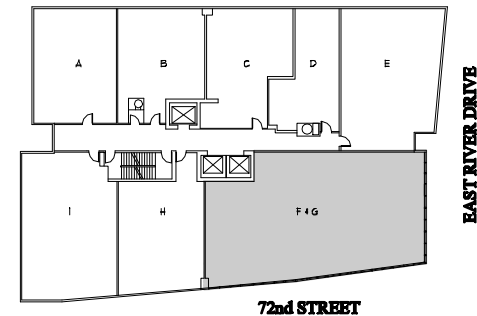

# One East River Place

**SUITE 17 F/G**

525 East 72nd Street  
NYC

**SCALE: 1/8"=1'-0"**  
\*ALL DIMENSIONS ARE APPROXIMATE