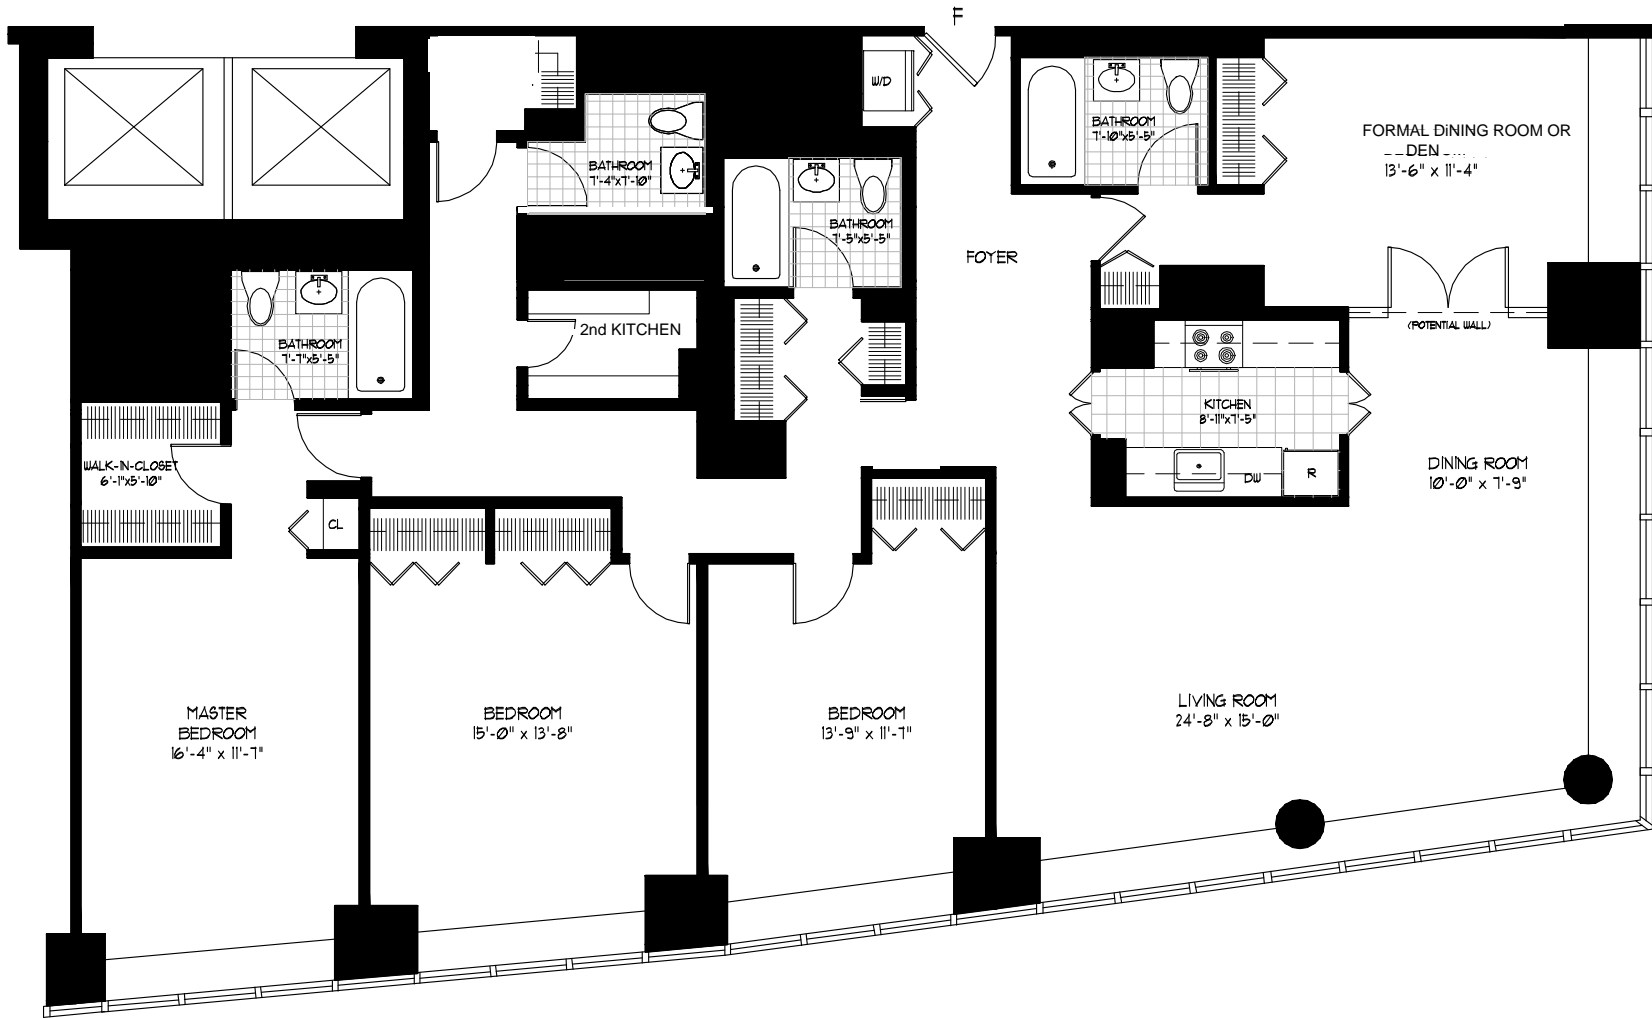

# One East River Place

**SUITE 17 F/G**

525 East 72nd Street  
NYC

**SCALE: 1/8"=1'-0"**  
\*ALL DIMENSIONS ARE APPROXIMATE