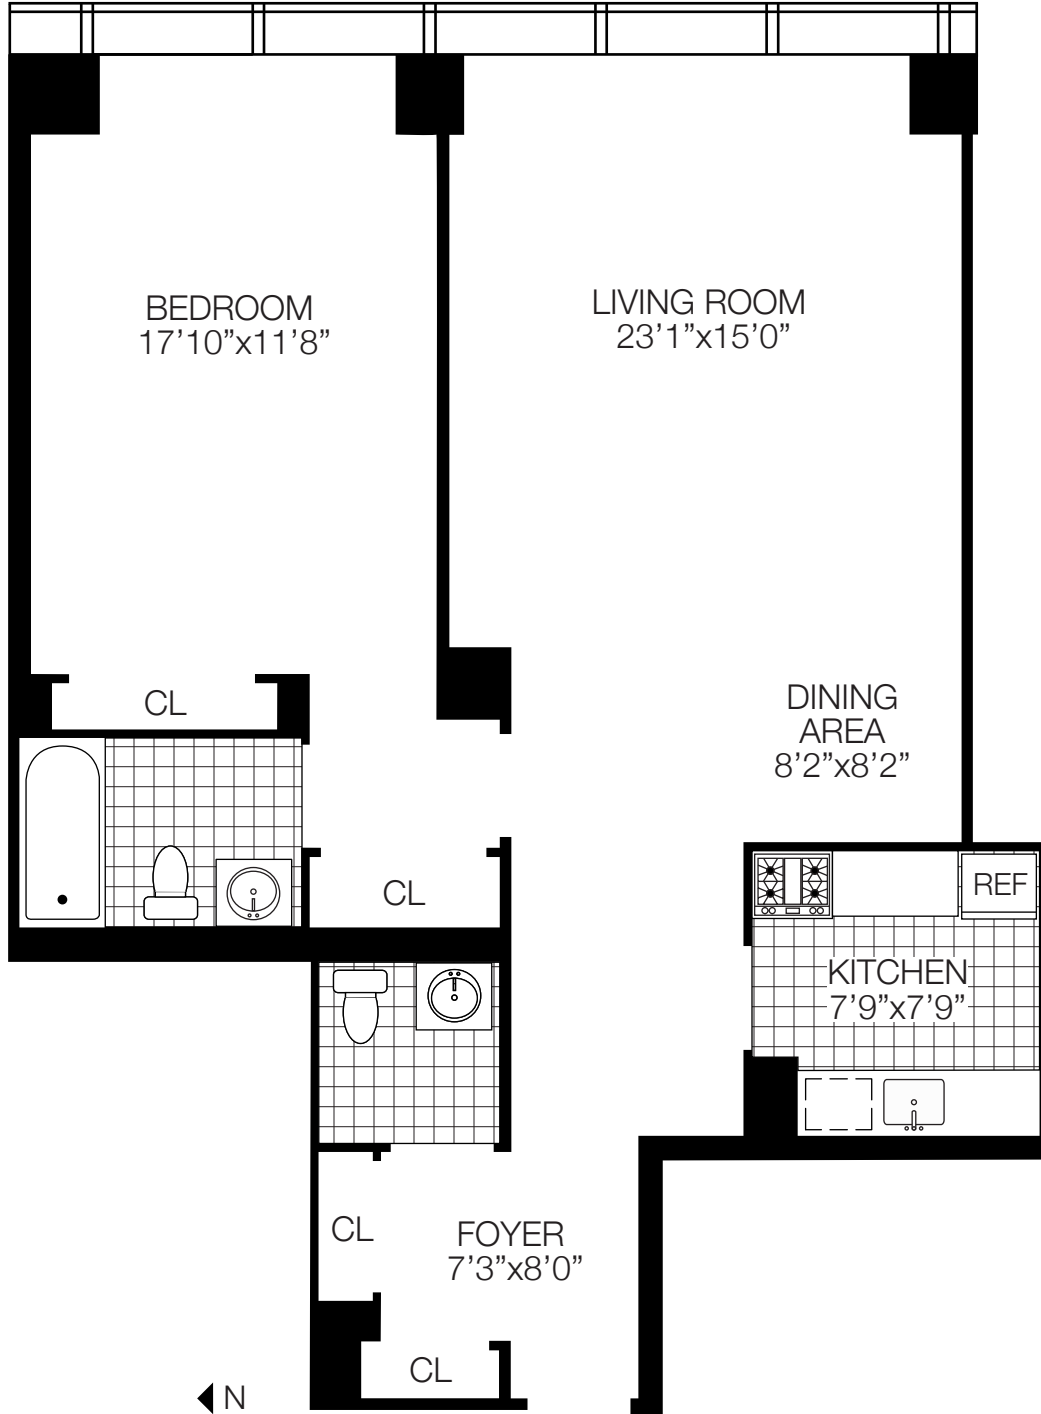

265E66

A

ONE BEDROOM
ONE AND A HALF BATH
935 SQUARE FEET

LEASING CONTACT
SOIE JU
DIRECT (646) 479-8308
SJU@SOLO9W57.COM
SOLOWRESIDENTIAL.COM

SOLO9W57
SOLOW BUILDING COMPANY

The unit layout, square footage and dimensions are approximate. Apartments may vary in layout and equipment.