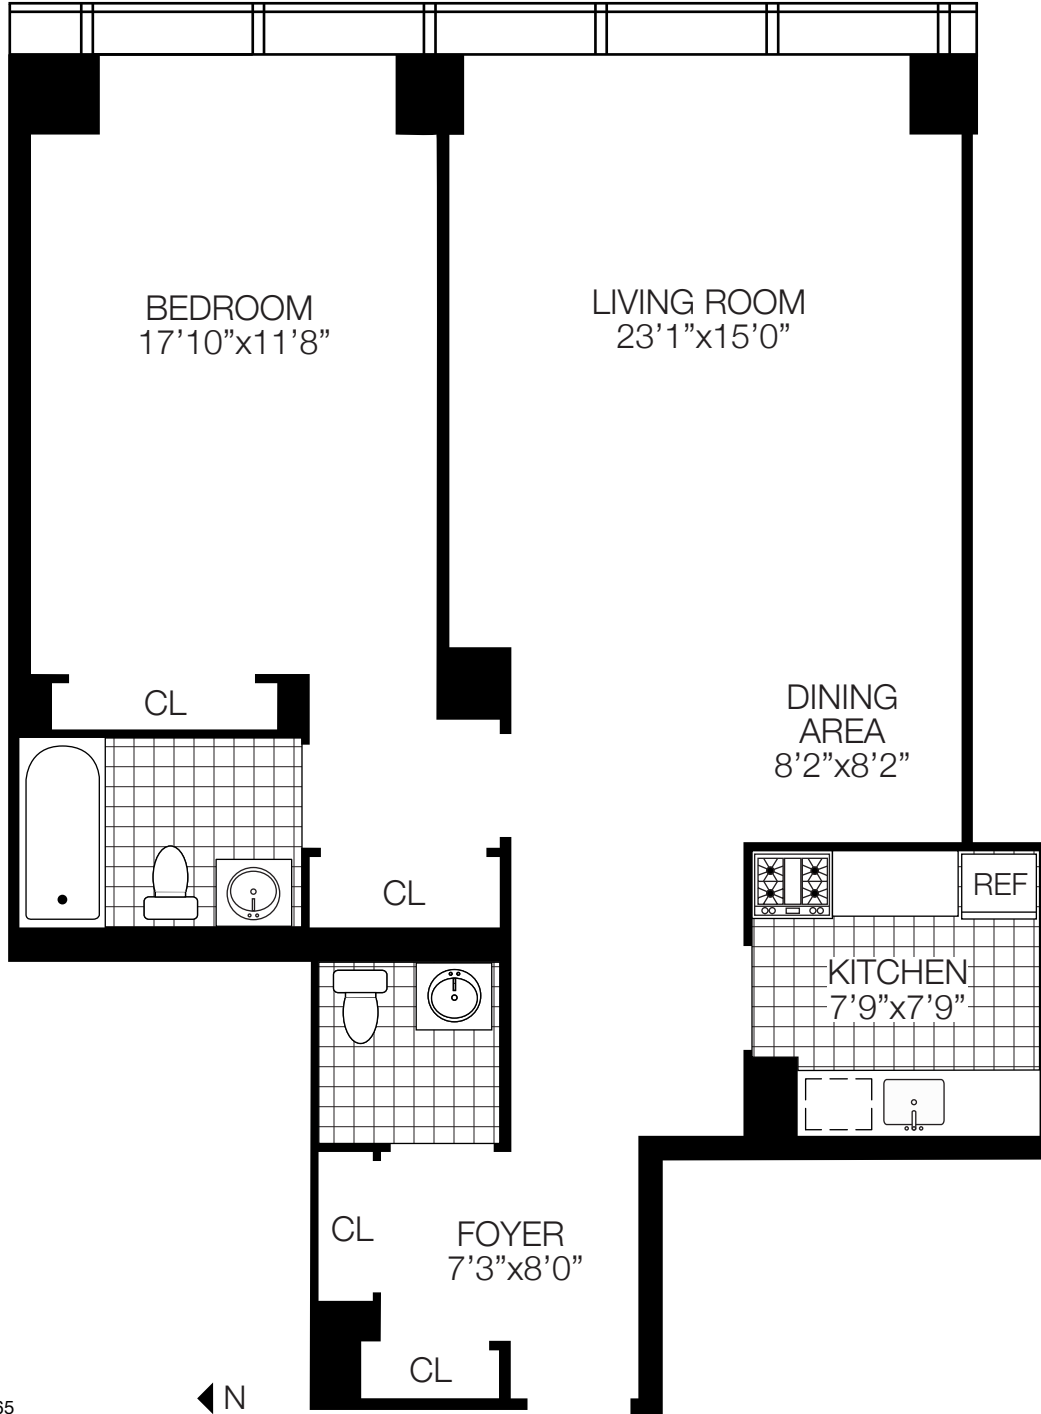

265E66

A

ONE BEDROOM
ONE AND A HALF BATH

265 EAST 66TH STREET
NEW YORK, NEW YORK 10065
212-249-0303
www.solowresidential.com

SOLOW57
SOLOW BUILDING COMPANY

The unit layout, square footage and dimensions are approximate. Apartments may vary in layout and equipment.