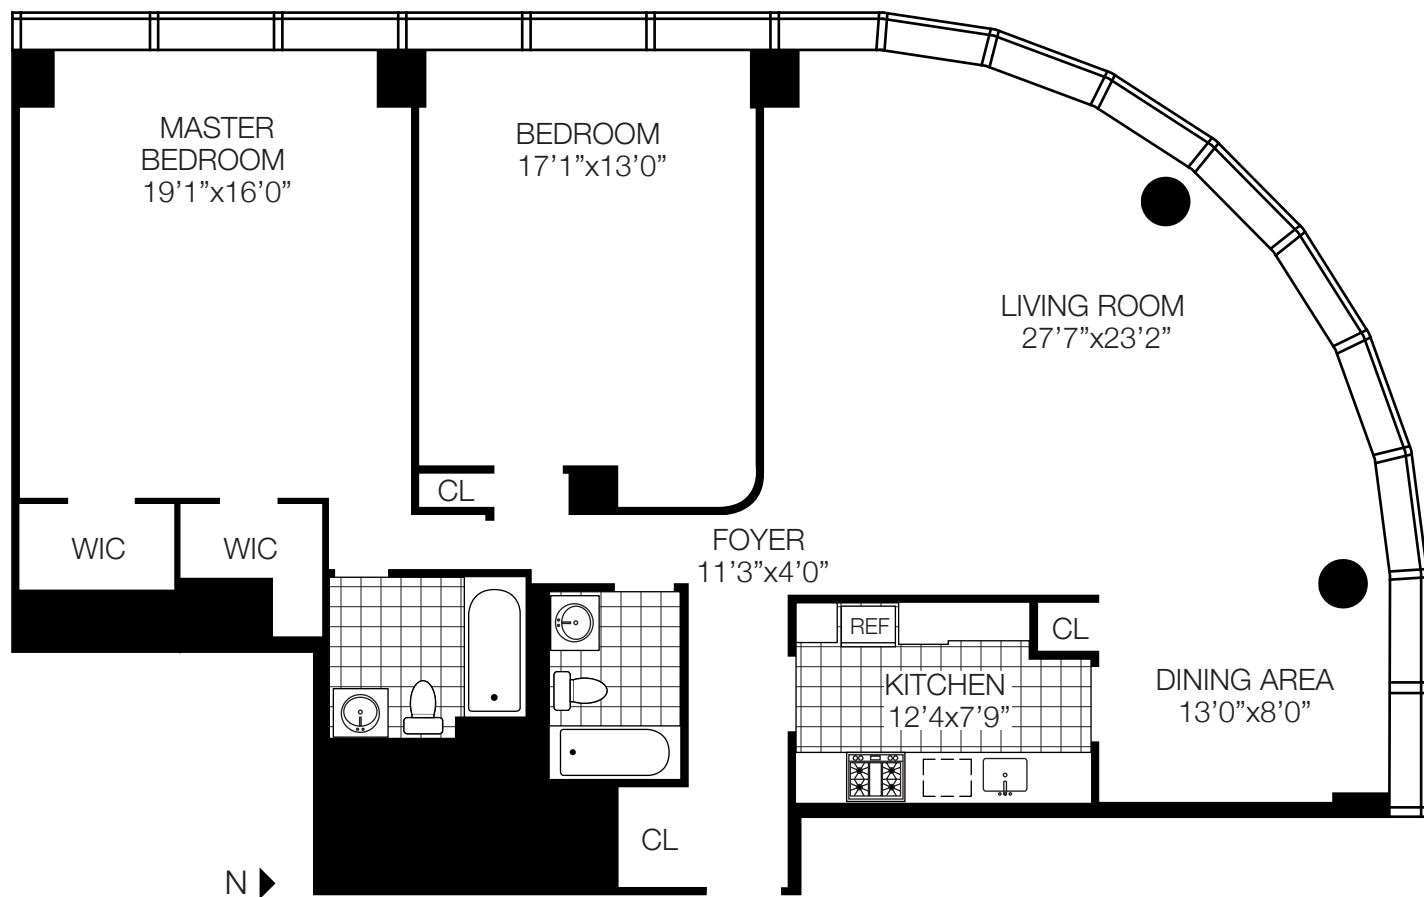

265E66

C

TWO BEDROOM  
TWO BATH

265 EAST 66TH STREET  
NEW YORK, NEW YORK 10065  
212-249-0303  
[www.solowresidential.com](http://www.solowresidential.com)

**SOLOW57**  
SOLOW BUILDING COMPANY

The unit layout, square footage and dimensions are approximate. Apartments may vary in layout and equipment.