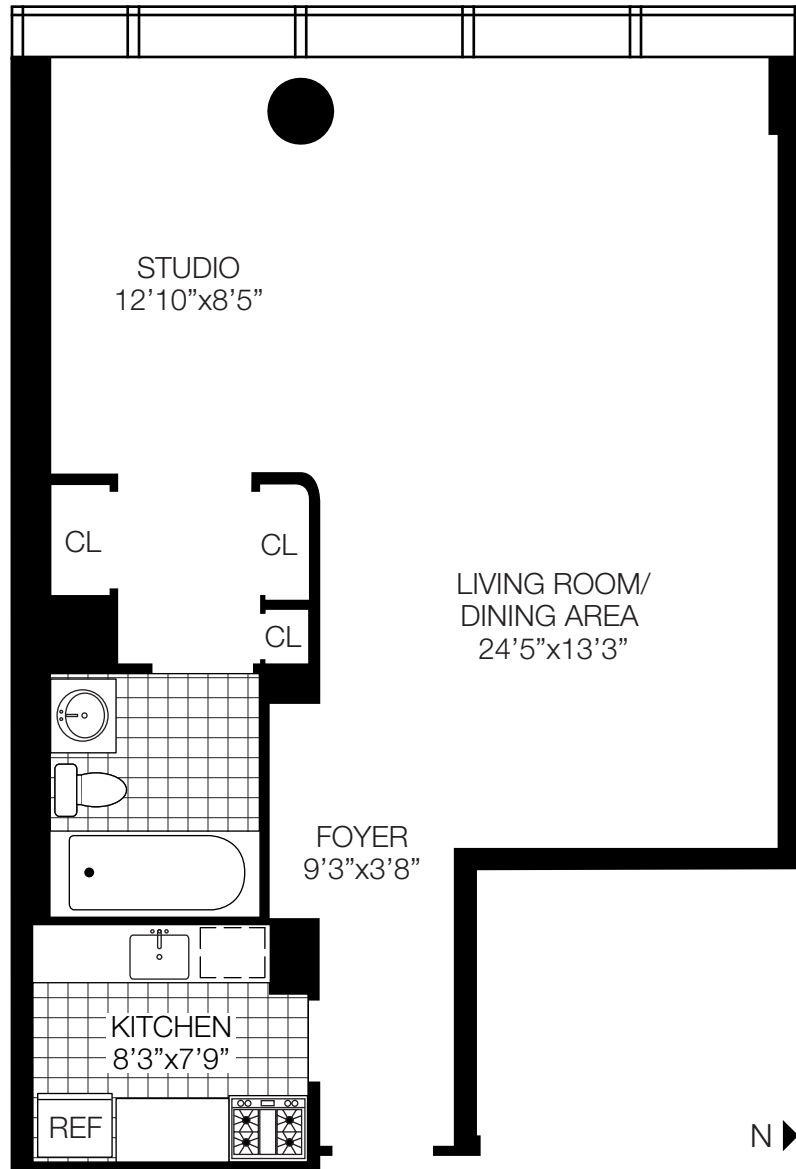

265E66

D

ALCOVE STUDIO
ONE BATH

265 EAST 66TH STREET
NEW YORK, NEW YORK 10065
212-249-0303
www.solowresidential.com

SOLOW57
SOLOW BUILDING COMPANY

The unit layout, square footage and dimensions are approximate. Apartments may vary in layout and equipment.