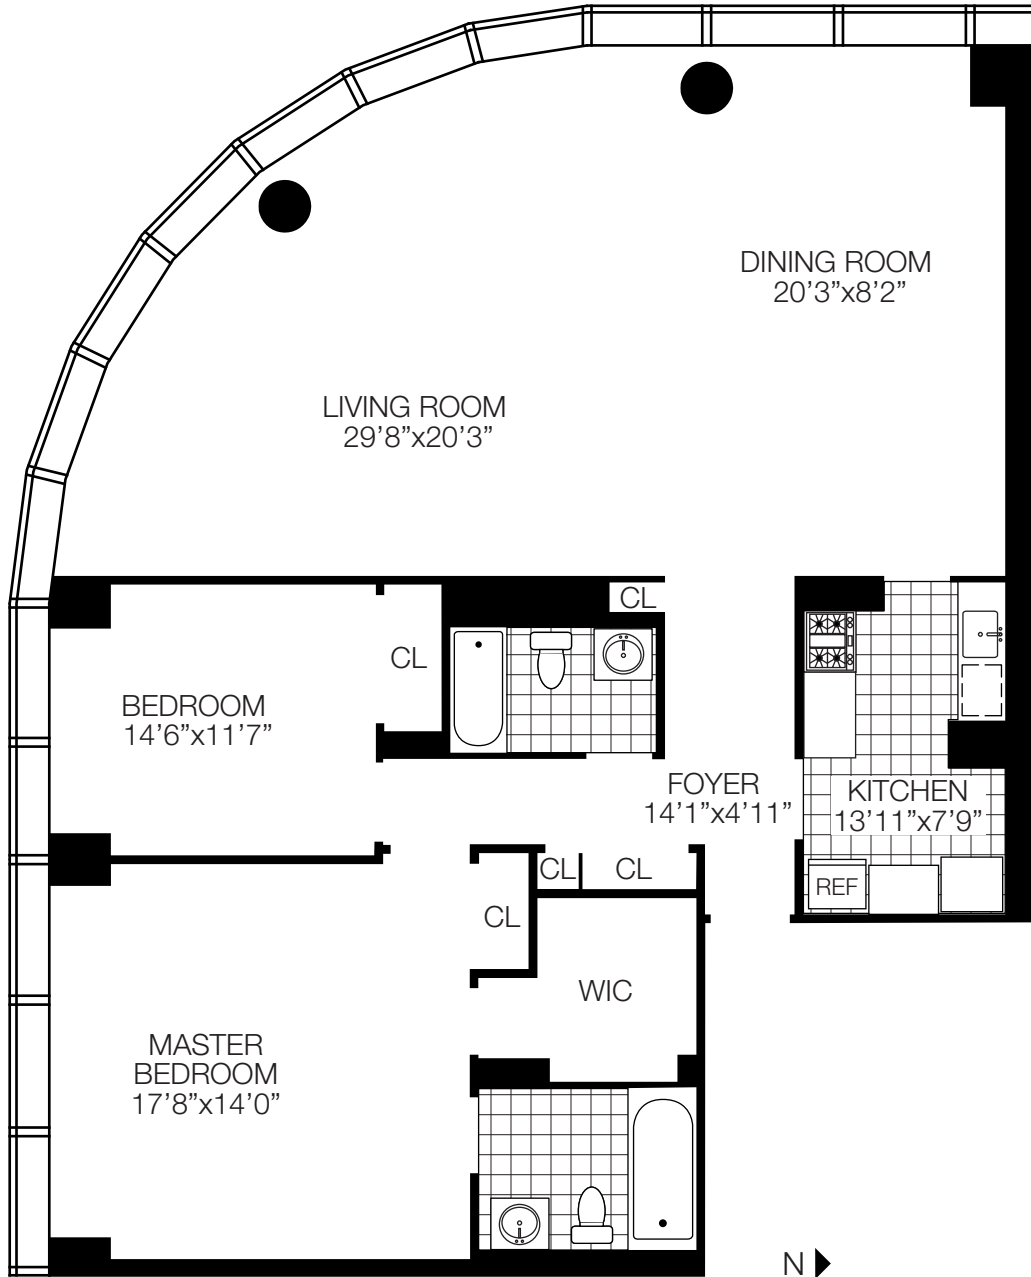

265E66

E

TWO BEDROOM
TWO BATH
1,550 SQUARE FEET

LEASING CONTACT
SOIE JU
DIRECT (646) 479-8308
SJU@SOLO9W57.COM
SOLOWRESIDENTIAL.COM

SOLO9W57
SOLOW BUILDING COMPANY

The unit layout, square footage and dimensions are approximate. Apartments may vary in layout and equipment.