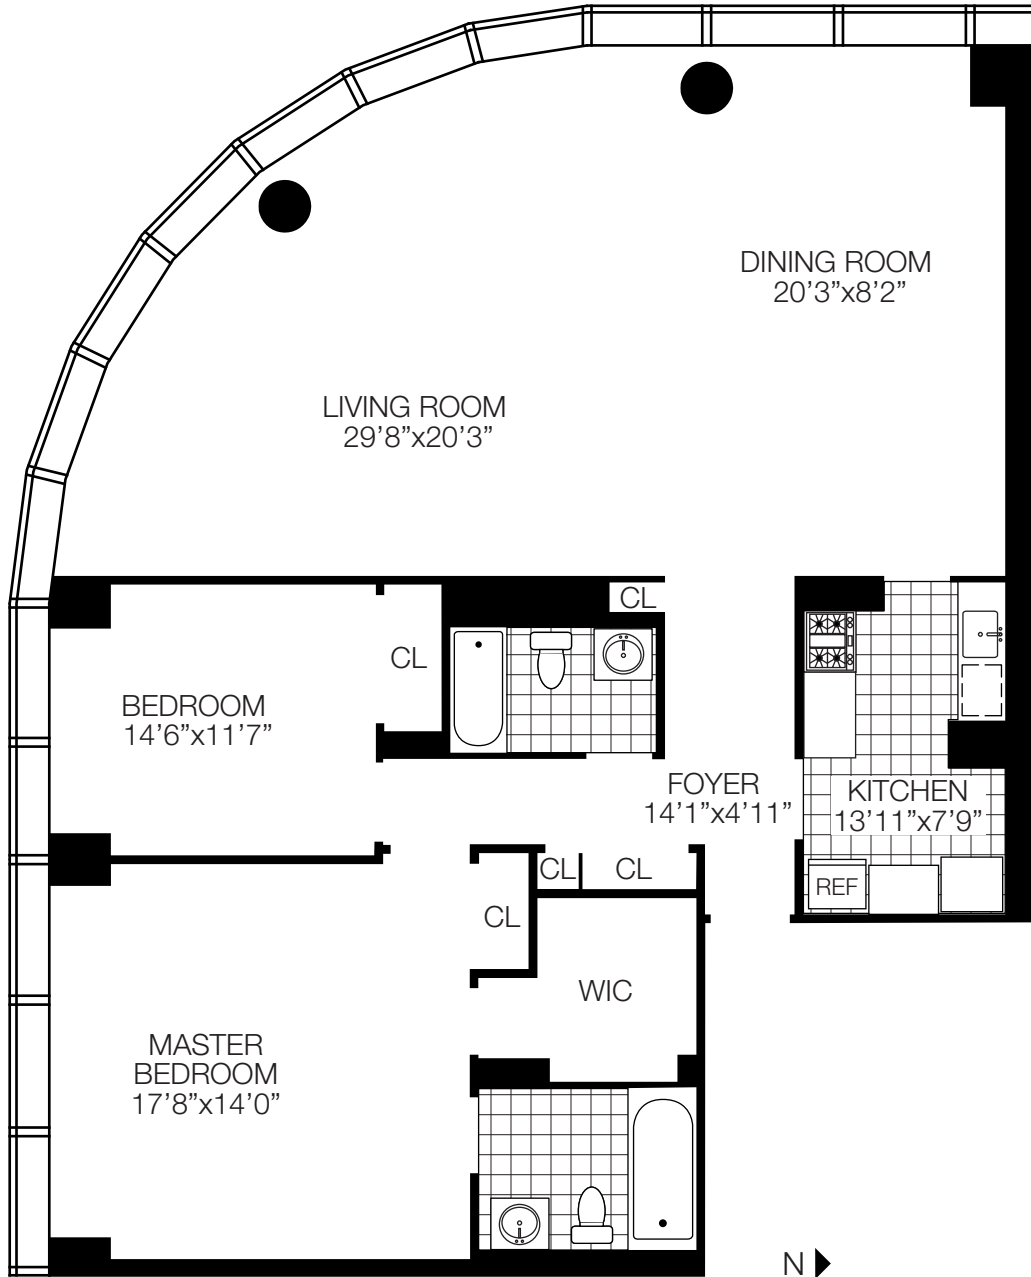

265E66

E

TWO BEDROOM
TWO BATH

265 EAST 66TH STREET
NEW YORK, NEW YORK 10065
212-249-0303
www.solowresidential.com

SOLOW57
SOLOW BUILDING COMPANY

The unit layout, square footage and dimensions are approximate. Apartments may vary in layout and equipment.