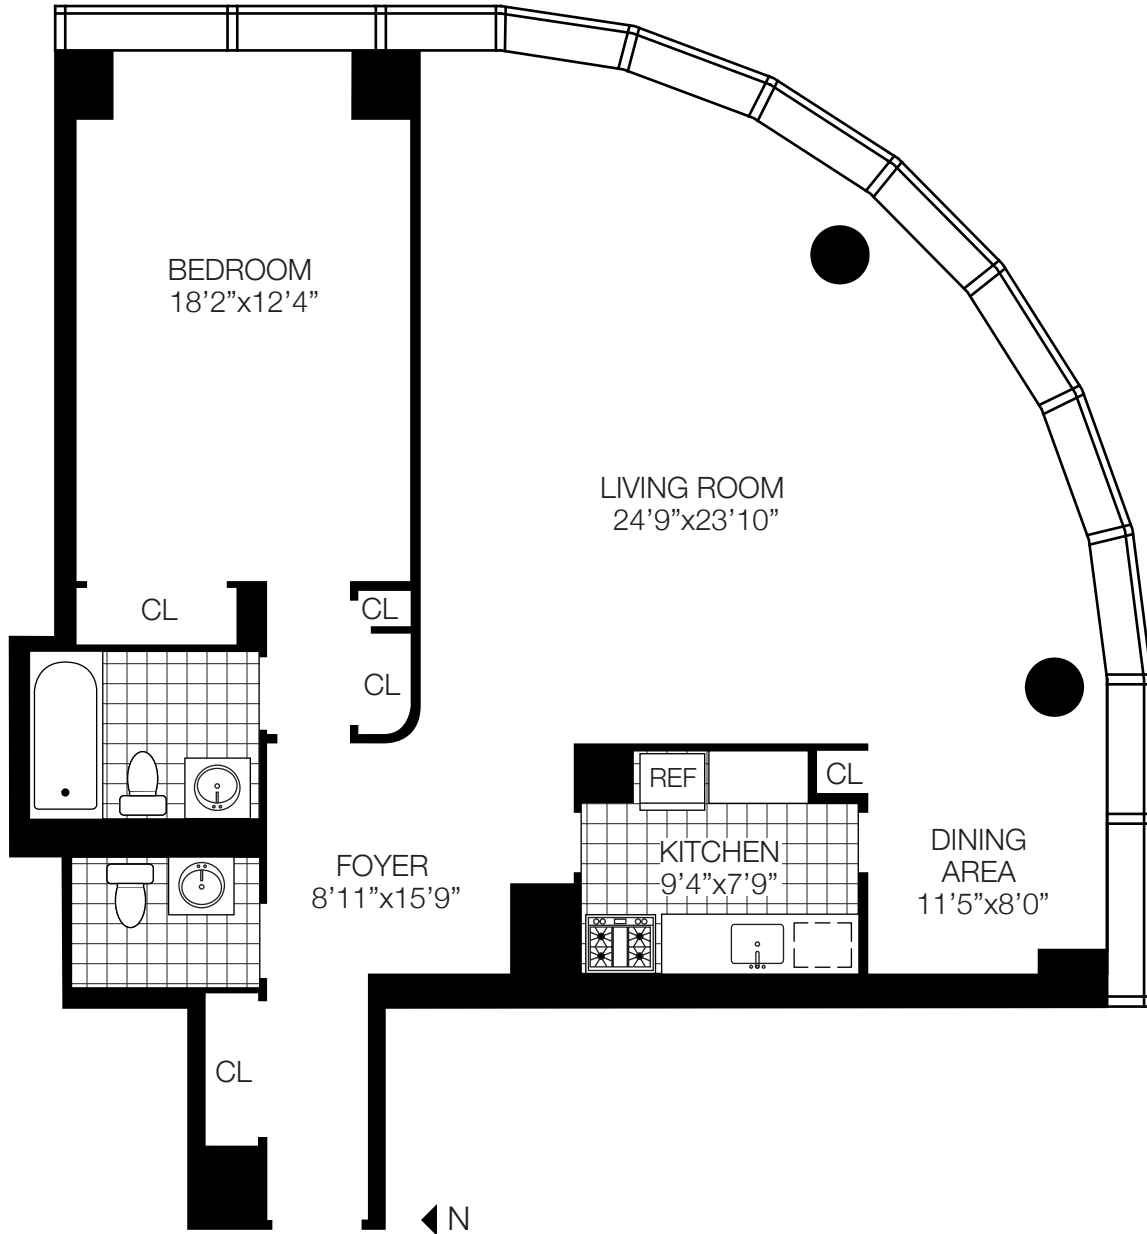

265E66

F

ONE BEDROOM
ONE AND A HALF BATH
1,115 SQUARE FEET

LEASING CONTACT
SOIE JU
DIRECT (646) 479-8308
SJU@SOLO9W57.COM
SOLOWRESIDENTIAL.COM

SOLO9W57
SOLOW BUILDING COMPANY

The unit layout, square footage and dimensions are approximate. Apartments may vary in layout and equipment.