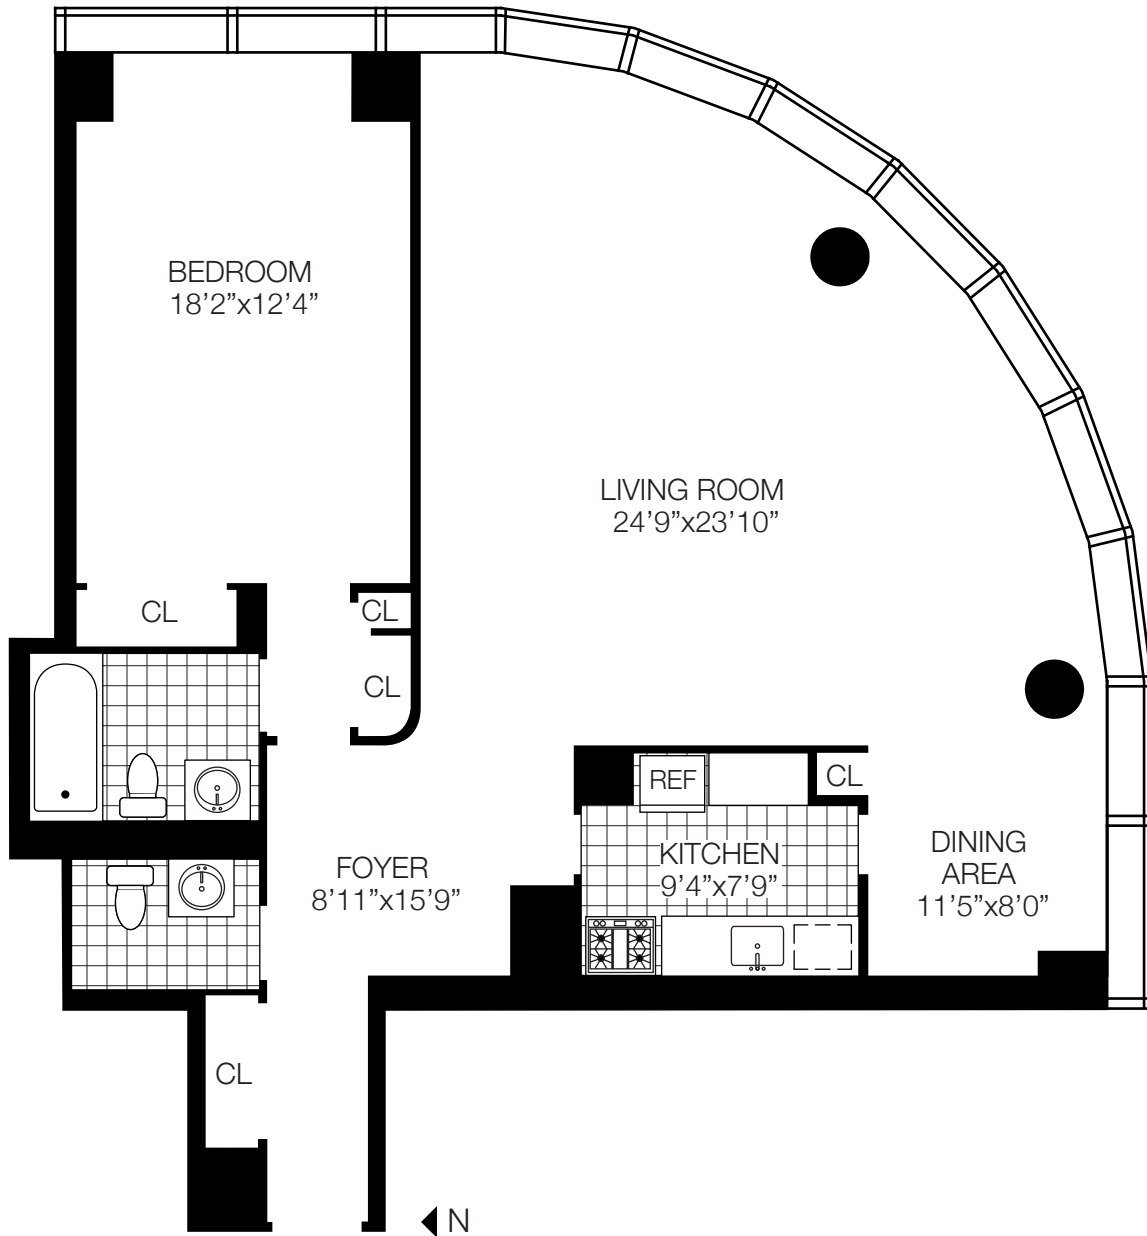

265E66

F

ONE BEDROOM
ONE AND A HALF BATH

265 EAST 66TH STREET
NEW YORK, NEW YORK 10065
212-249-0303
www.solowresidential.com

SOLOW57
SOLOW BUILDING COMPANY

The unit layout, square footage and dimensions are approximate. Apartments may vary in layout and equipment.