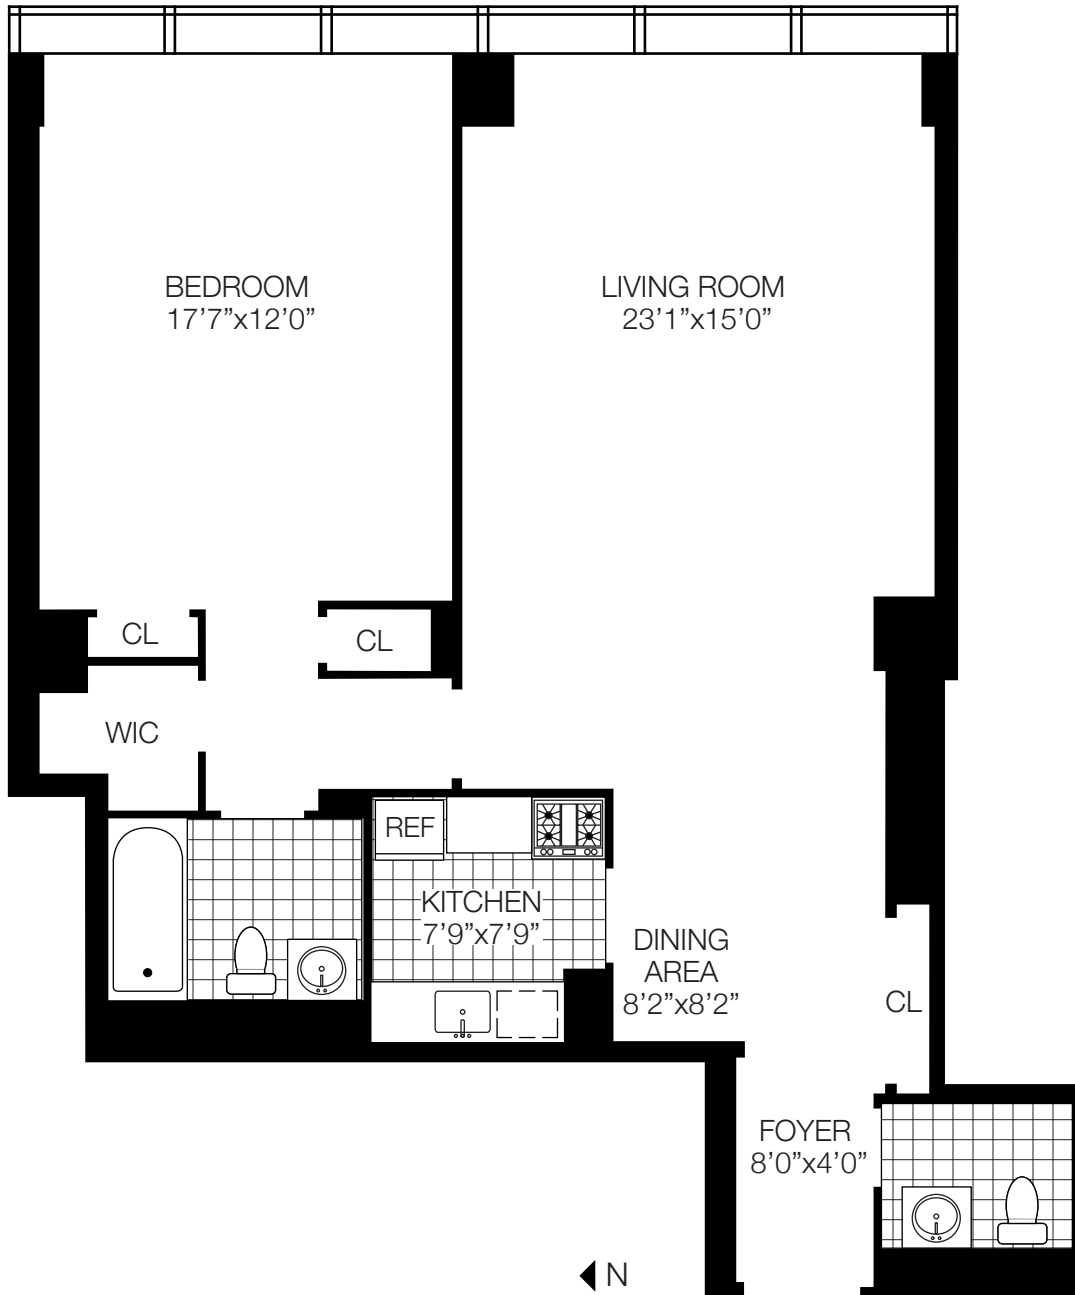

265E66

G

ONE BEDROOM  
ONE AND A HALF BATH

265 EAST 66TH STREET  
NEW YORK, NEW YORK 10065  
212-249-0303  
[www.solowresidential.com](http://www.solowresidential.com)

**SOLOW57**  
SOLOW BUILDING COMPANY

The unit layout, square footage and dimensions are approximate. Apartments may vary in layout and equipment.