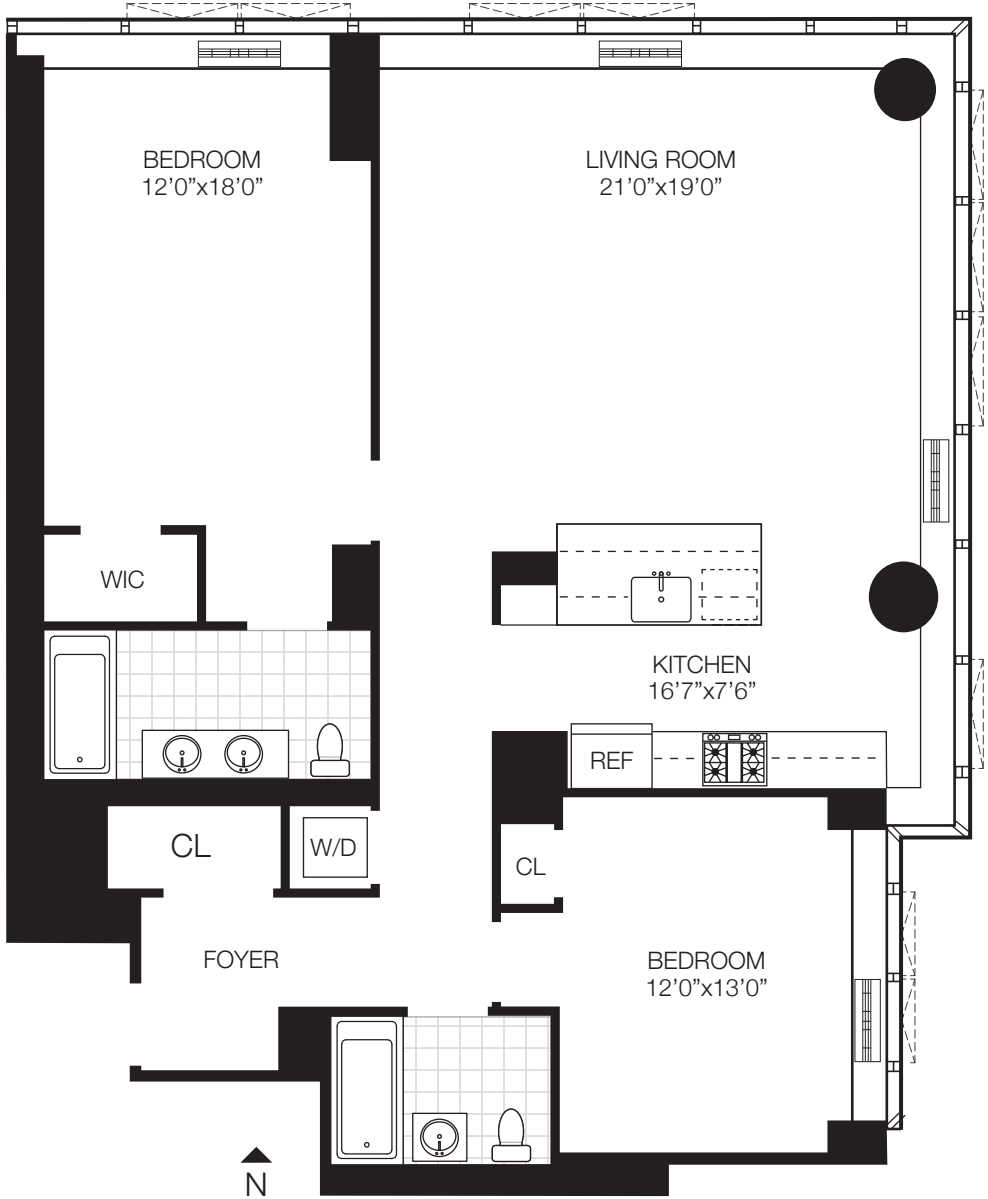

TwoSutton PlaceNorth

B

FLOORS 2-35
TWO BEDROOM
TWO BATHS

1113 YORK AVENUE
NEW YORK, NEW YORK 10065
212-829-9000
www.twosuttonplacenorth.com

SOLO9W57
SOLOW BUILDING COMPANY

The unit layout, square footage and dimensions are approximate. Apartments may vary in layout and equipment.