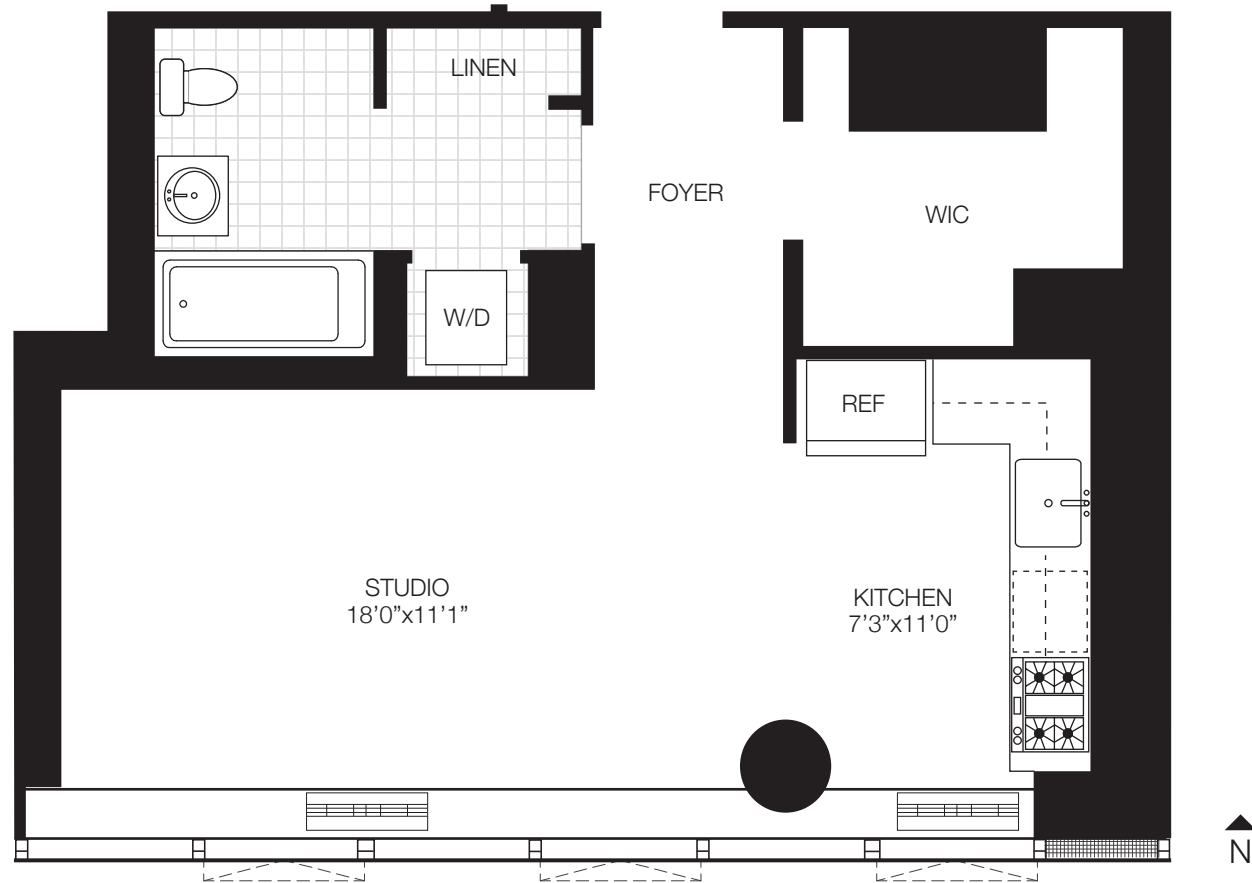

TwoSutton PlaceNorth

D

FLOORS 2-35
STUDIO
ONE BATH

1113 YORK AVENUE
NEW YORK, NEW YORK 10065
212-829-9000
www.twosuttonplacenorth.com

SOLO9W57
SOLOW BUILDING COMPANY

The unit layout, square footage and dimensions are approximate. Apartments may vary in layout and equipment.