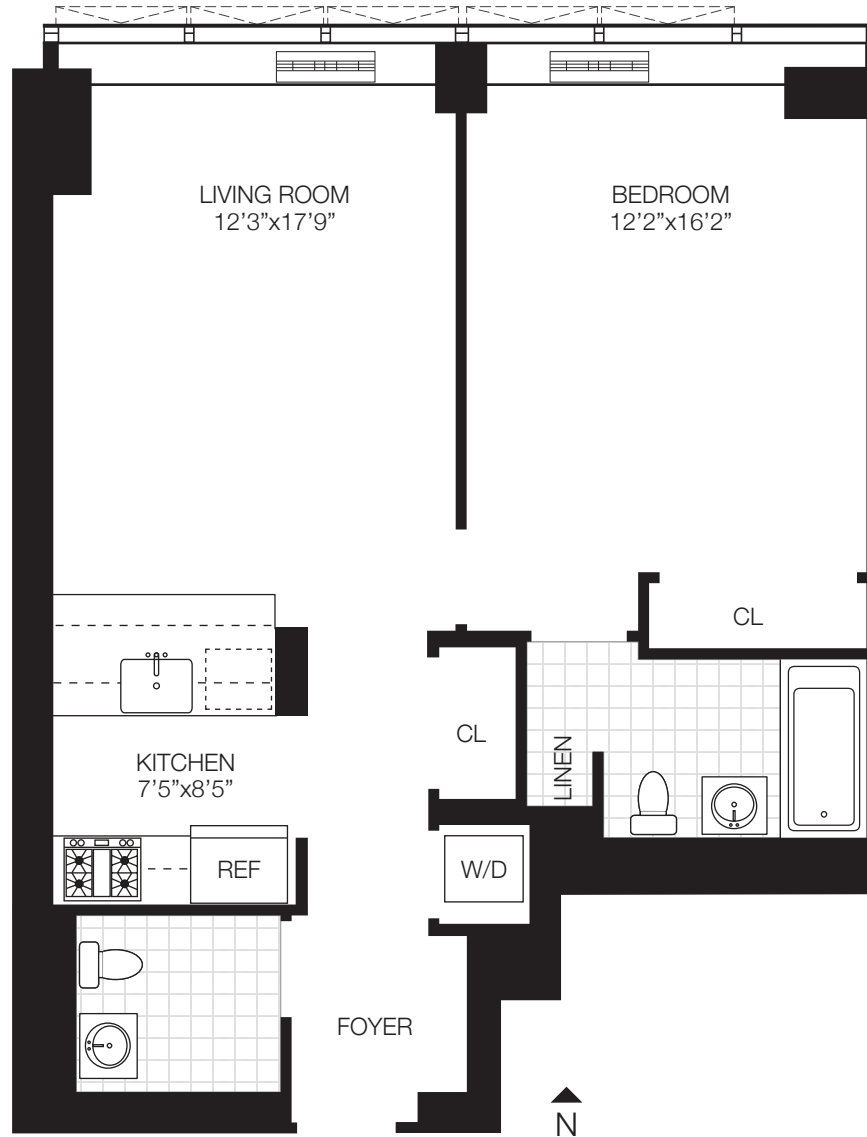

TwoSutton PlaceNorth

F

FLOORS 2-35
ONE BEDROOM
1.5 BATHS

1113 YORK AVENUE
NEW YORK, NEW YORK 10065
212-829-9000
www.twosuttonplacenorth.com

SOLO9W57
SOLOW BUILDING COMPANY

The unit layout, square footage and dimensions are approximate. Apartments may vary in layout and equipment.