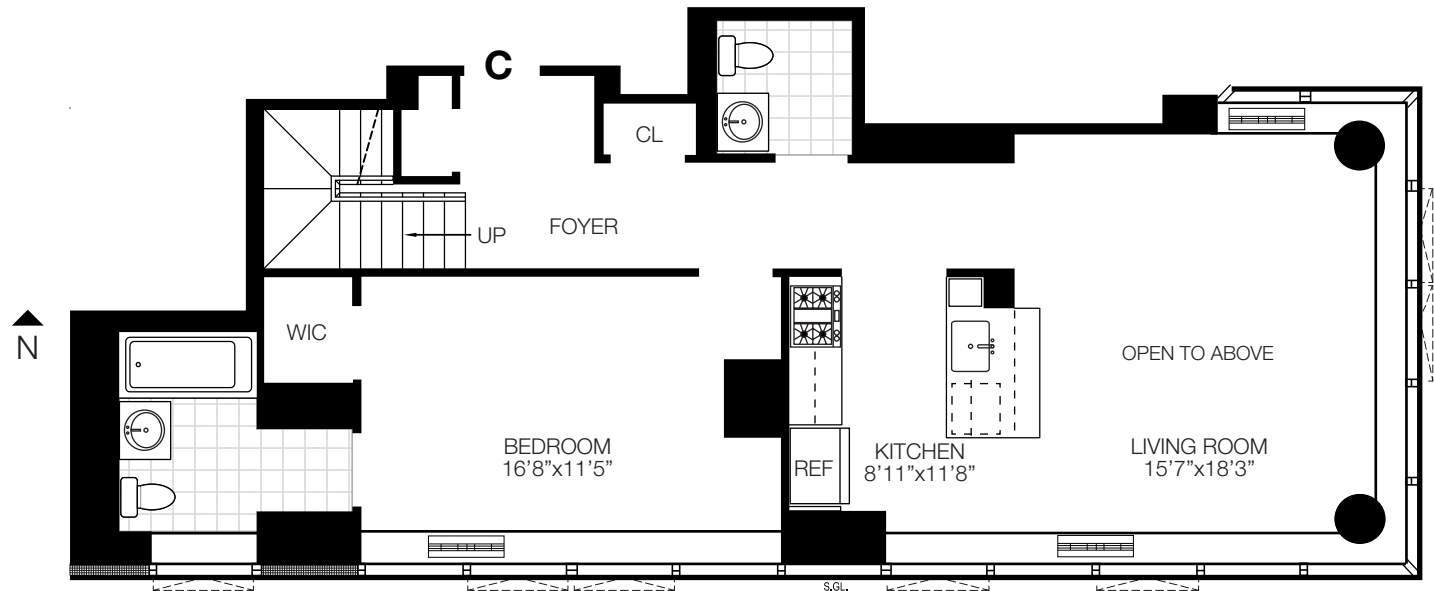

TwoSutton PlaceNorth

C

**PENTHOUSE DUPLEX
TWO BEDROOMS
TWO AND A HALF BATHS**

PENTHOUSE 2

PENTHOUSE 1

1113 YORK AVENUE
NEW YORK, NEW YORK 10065
212-829-9000
www.twosuttonplacenorth.com

SOLO9W57
SOLOW BUILDING COMPANY

The unit layout, square footage and dimensions are approximate. Apartments may vary in layout and equipment.