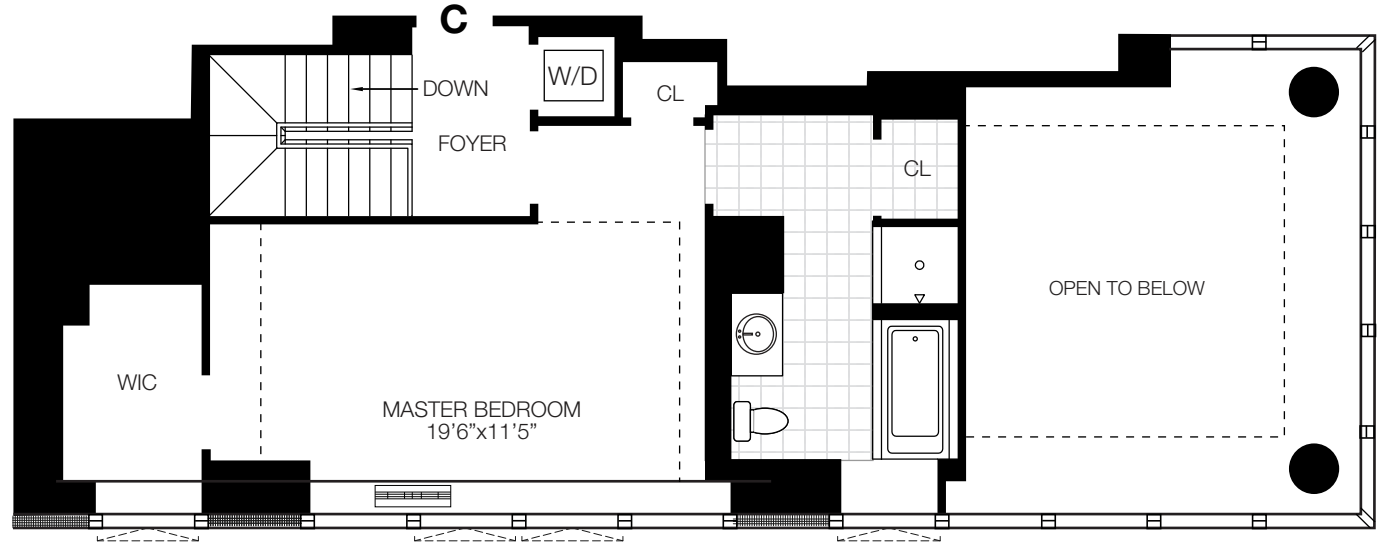

TwoSutton PlaceNorth

C

**PENTHOUSE DUPLEX
TWO BEDROOMS
TWO AND A HALF BATHS**

PENTHOUSE 2

PENTHOUSE 1

1113 YORK AVENUE
NEW YORK, NEW YORK 10065
212-829-9000
www.twosuttonplacenorth.com

SOLO9W57
SOLOW BUILDING COMPANY

The unit layout, square footage and dimensions are approximate. Apartments may vary in layout and equipment.