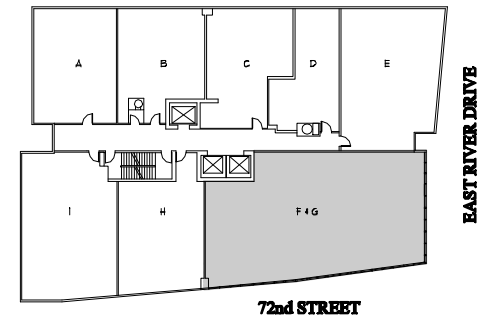

# One East River Place

**SUITE 32 F/G**

525 East 72nd Street  
NYC

SCALE: 1/8"=1'-0"  
\*ALL DIMENSIONS ARE APPROXIMATE