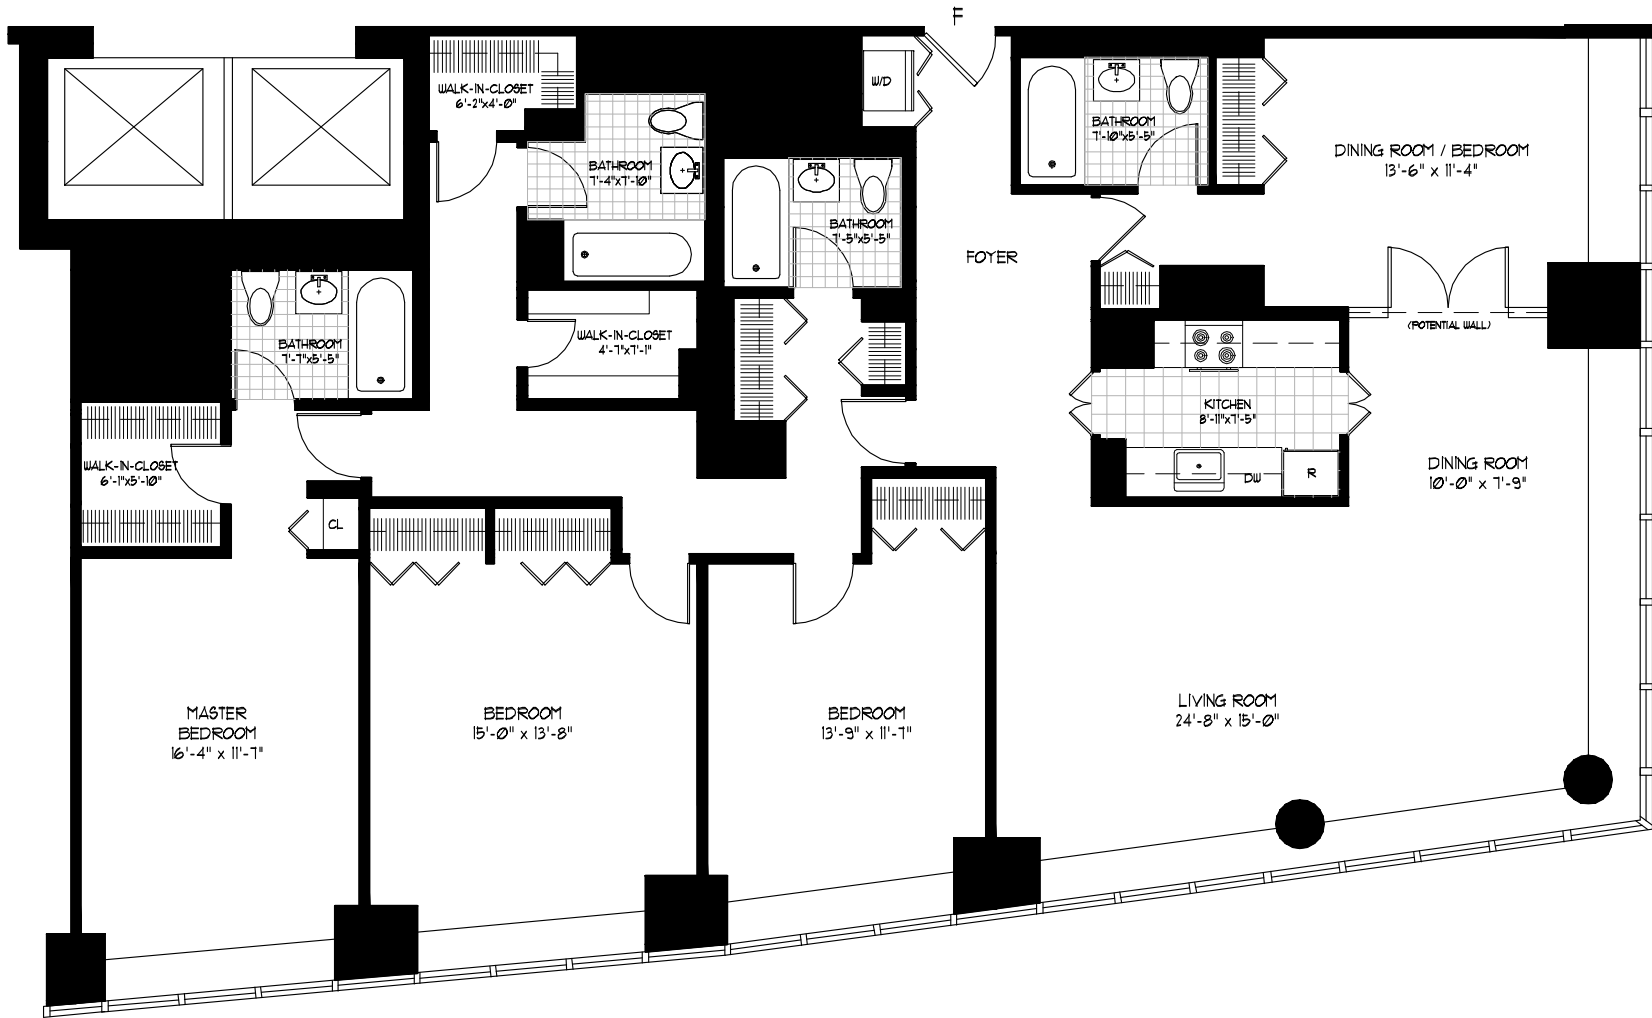

# One East River Place

**SUITE 32 F/G**

525 East 72nd Street  
NYC

SCALE: 1/8"=1'-0"  
\*ALL DIMENSIONS ARE APPROXIMATE