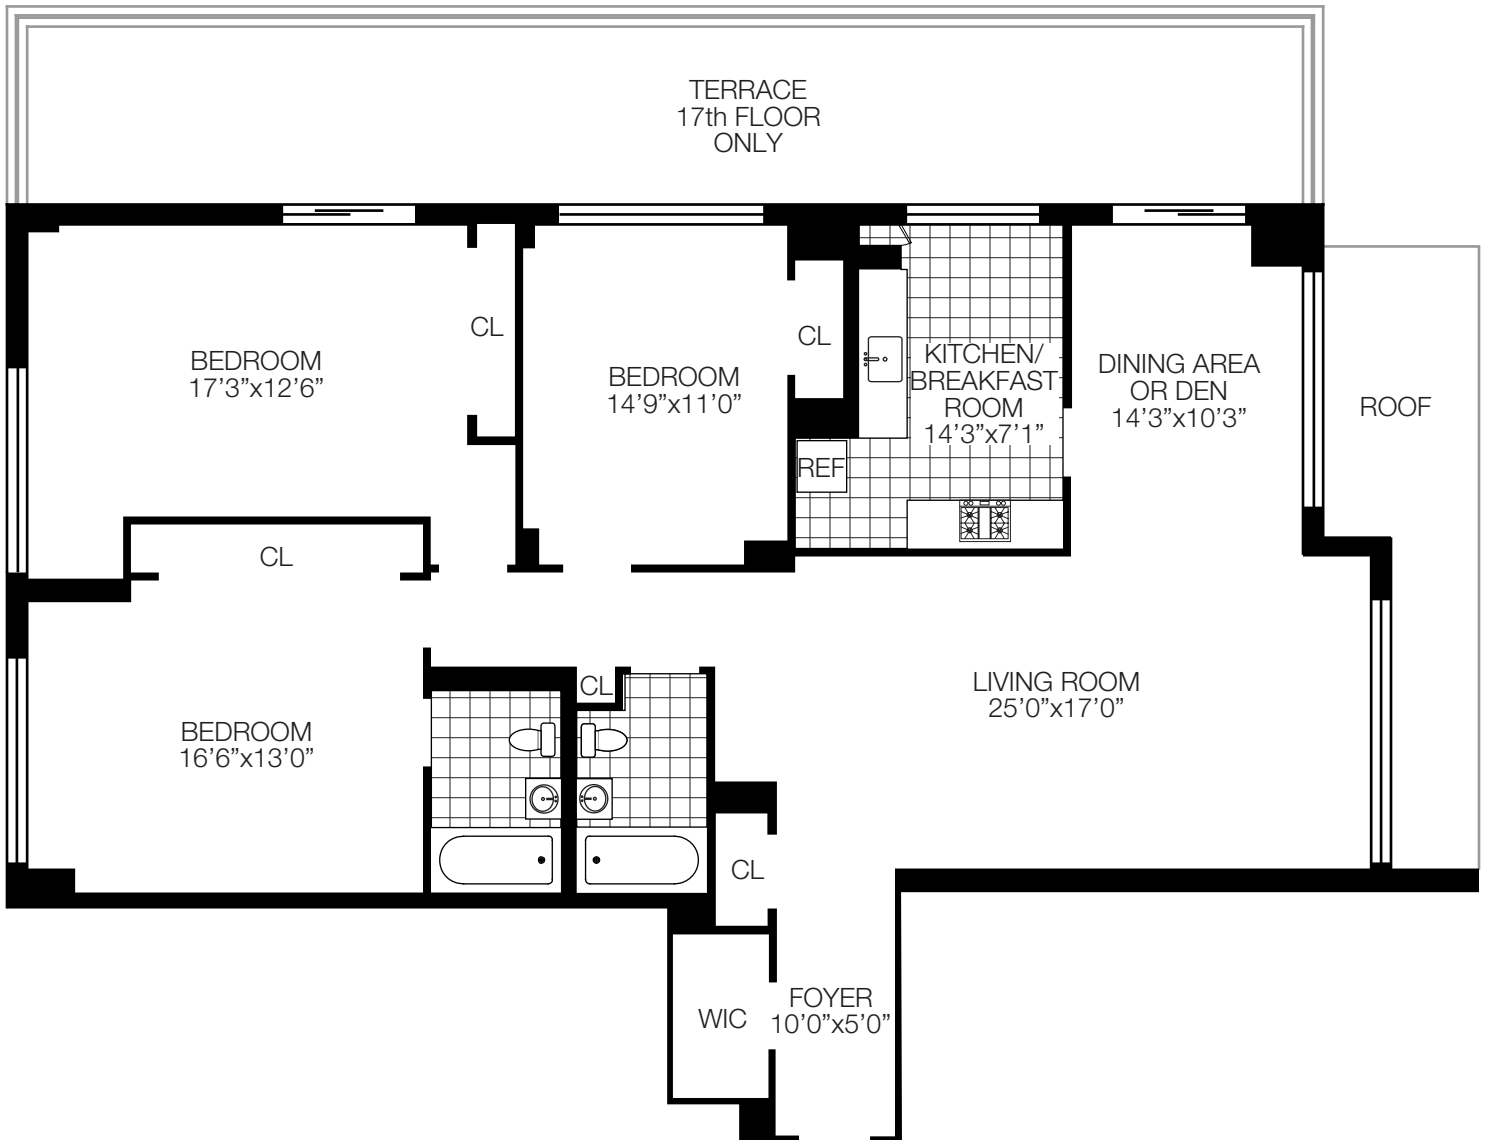

## E

THREE BEDROOM  
TWO BATH  
FLOORS 17-19

501 EAST 87TH STREET  
NEW YORK, NEW YORK 10021  
212-249-7400  
[www.solowresidential.com](http://www.solowresidential.com)

**SOLOW57**  
SOLOW BUILDING COMPANY

The unit layout, square footage and dimensions are approximate. Apartments may vary in layout and equipment.