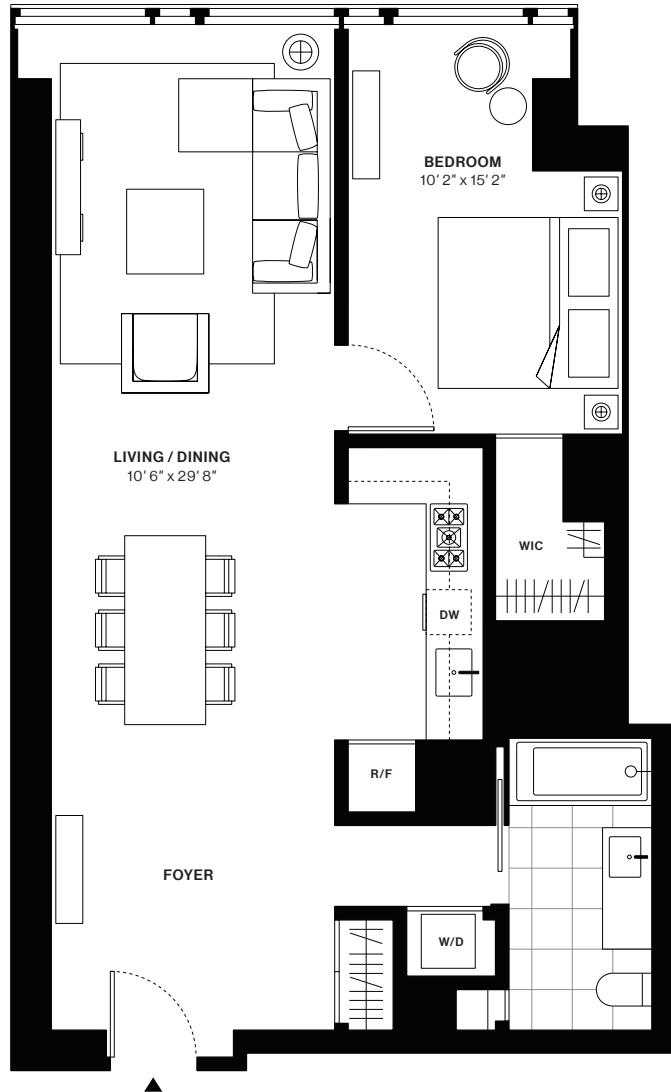

# 685 FIRST AVENUE

Solow Building Company  
Luxury Rentals

Designed by  
Richard Meier & Partners Architects

## Residence G

Floors 5-27

1 Bedroom  
1 Bathroom

Interior  
895 sq.ft

Exclusive Marketing and Leasing Agent:  
Corcoran

212 685 3900  
leasing@685firstaverentals.com

Leasing Gallery:  
685 First Avenue  
New York, NY 10016