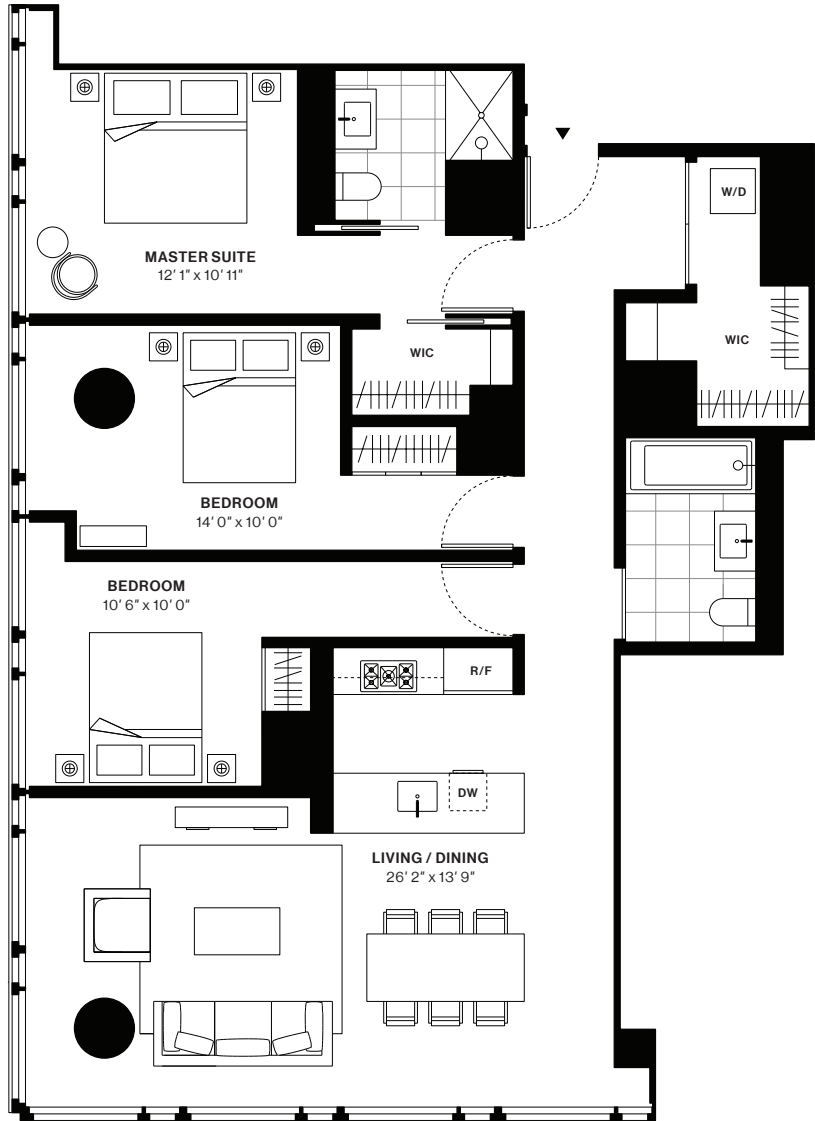

685 FIRST AVENUE

Solow Building Company
Luxury Rentals

Designed by
Richard Meier & Partners Architects

Residence C

Floors 22-27

3 Bedrooms
2 Bathrooms

Interior
1,460 sq.ft

Exclusive Marketing and Leasing Agent:
Citi Habitats New Developments