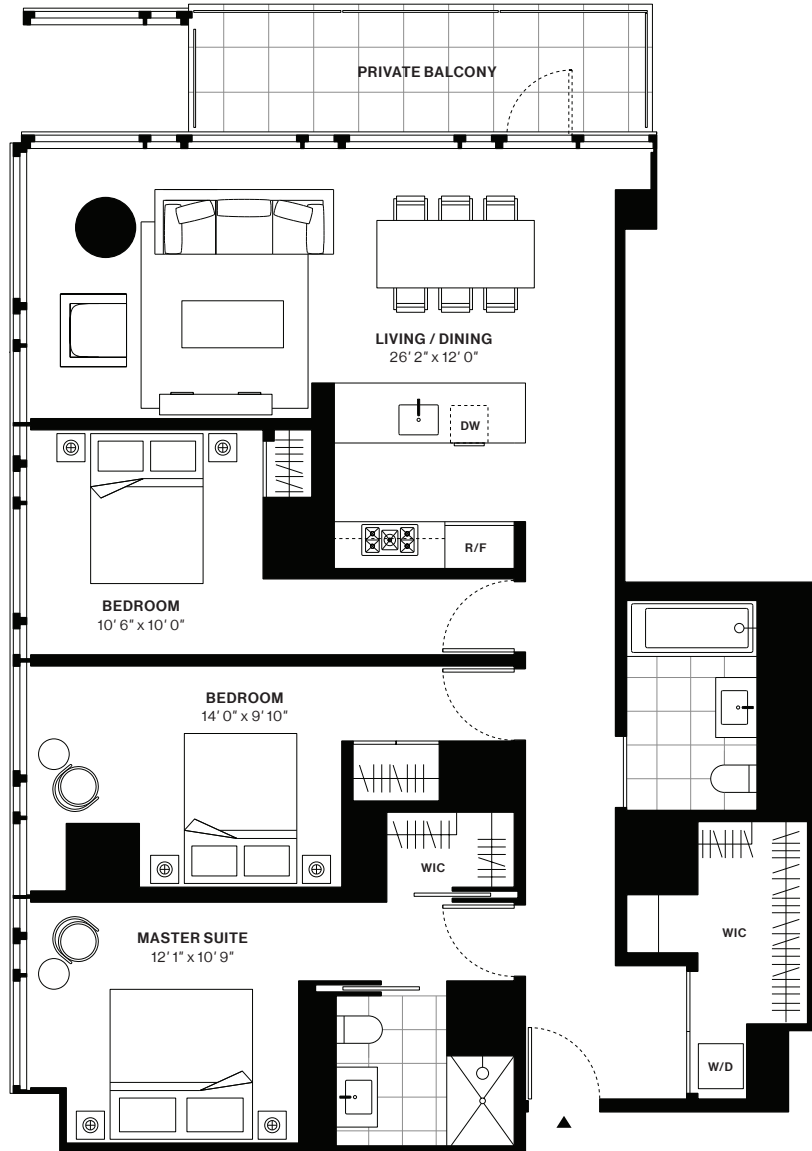

685 FIRST AVENUE

Solow Building Company
Luxury Rentals

Designed by
Richard Meier & Partners Architects

Residence E

Floors 22-27

3 Bedrooms
2 Bathrooms
Private Balcony

Interior
1,408 sq.ft

Exclusive Marketing and Leasing Agent:
Corcoran