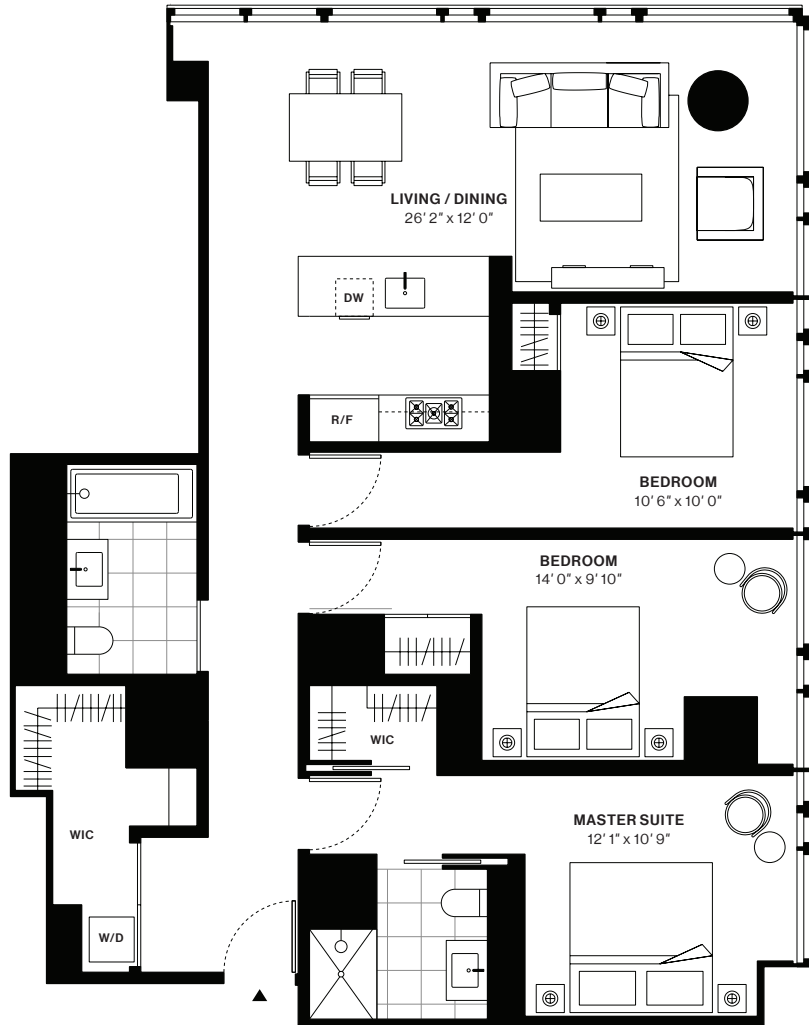

685 FIRST AVENUE

Solow Building Company
Luxury Rentals

Designed by
Richard Meier & Partners Architects

Residence M

Floors 23, 25, 27

3 Bedrooms
2 Bathrooms

Interior
1,415 sq.ft

Exclusive Marketing and Leasing Agent:
Citi Habitats New Developments

212 685 3900
685FirstAve.nyc | info@685firstave.nyc

Leasing Gallery:
685 First Avenue
New York, NY 10016