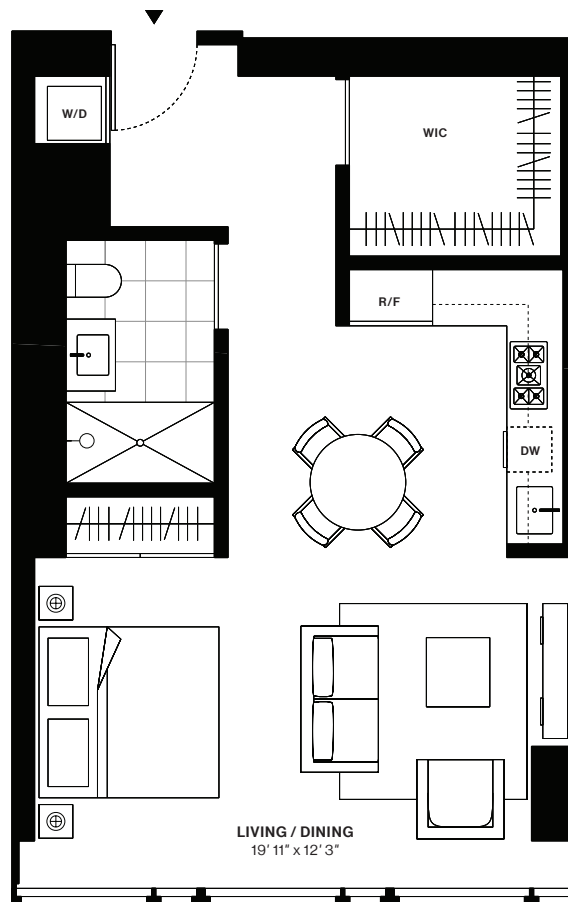

685 FIRST AVENUE

Solow Building Company
Luxury Rentals

Designed by
Richard Meier & Partners Architects

Residence A

Floors 3-21

Studio
1 Bathroom

Interior
671 sq.ft

Exclusive Marketing and Leasing Agent:
Corcoran