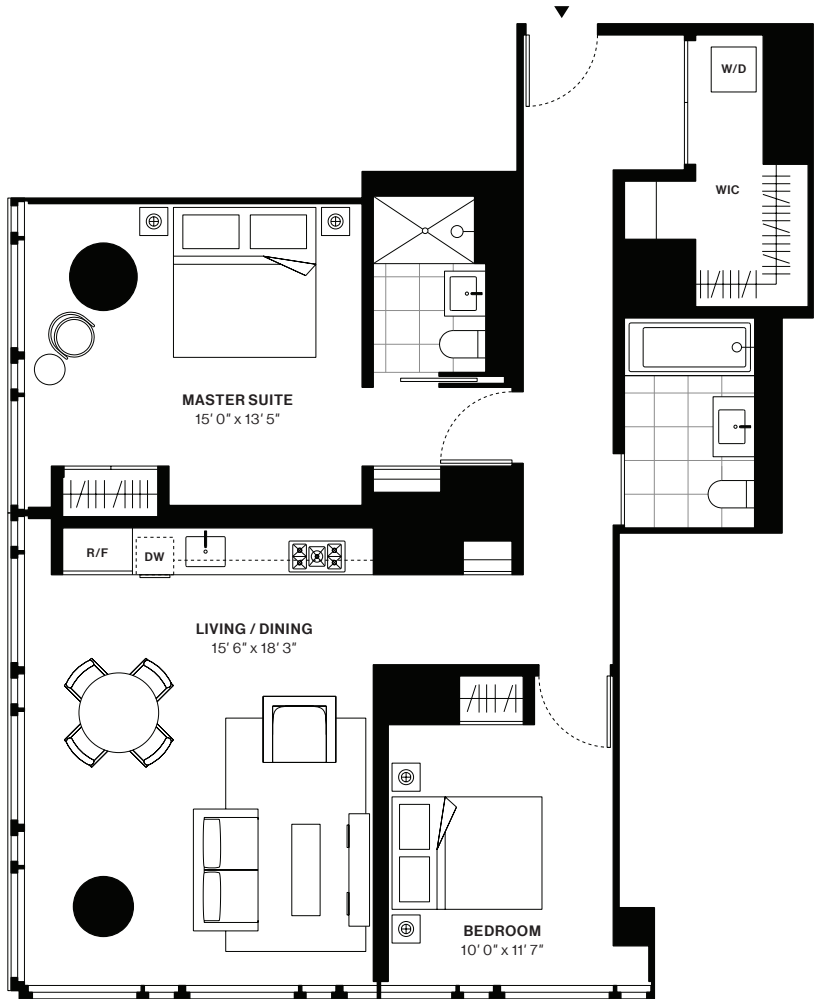

685 FIRST AVENUE

Solow Building Company
Luxury Rentals

Designed by
Richard Meier & Partners Architects

Residence C

Floors 3-21

2 Bedrooms
2 Bathrooms

Interior
1,201 sq.ft

Exclusive Marketing and Leasing Agent:
Corcoran