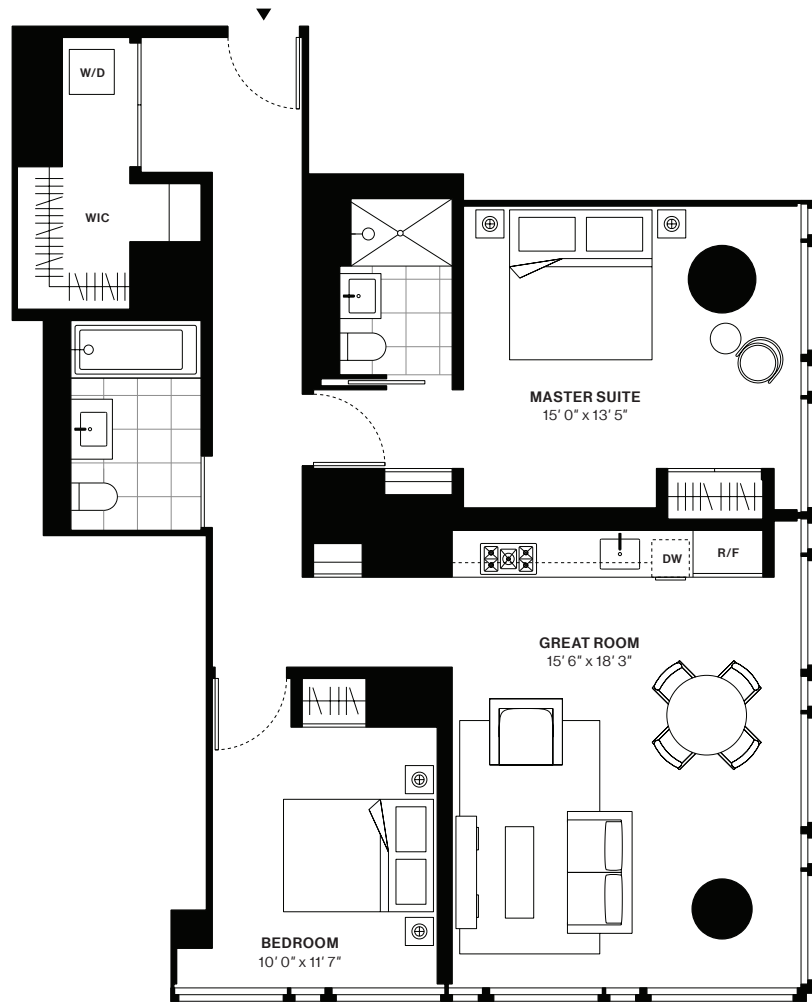

685 FIRST AVENUE

Solow Building Company
Luxury Rentals

Designed by
Richard Meier & Partners Architects

Residence P

Floors 3-21

2 Bedrooms
2 Bathrooms

Interior
1,201 sq.ft

Exclusive Marketing and Leasing Agent:
Corcoran