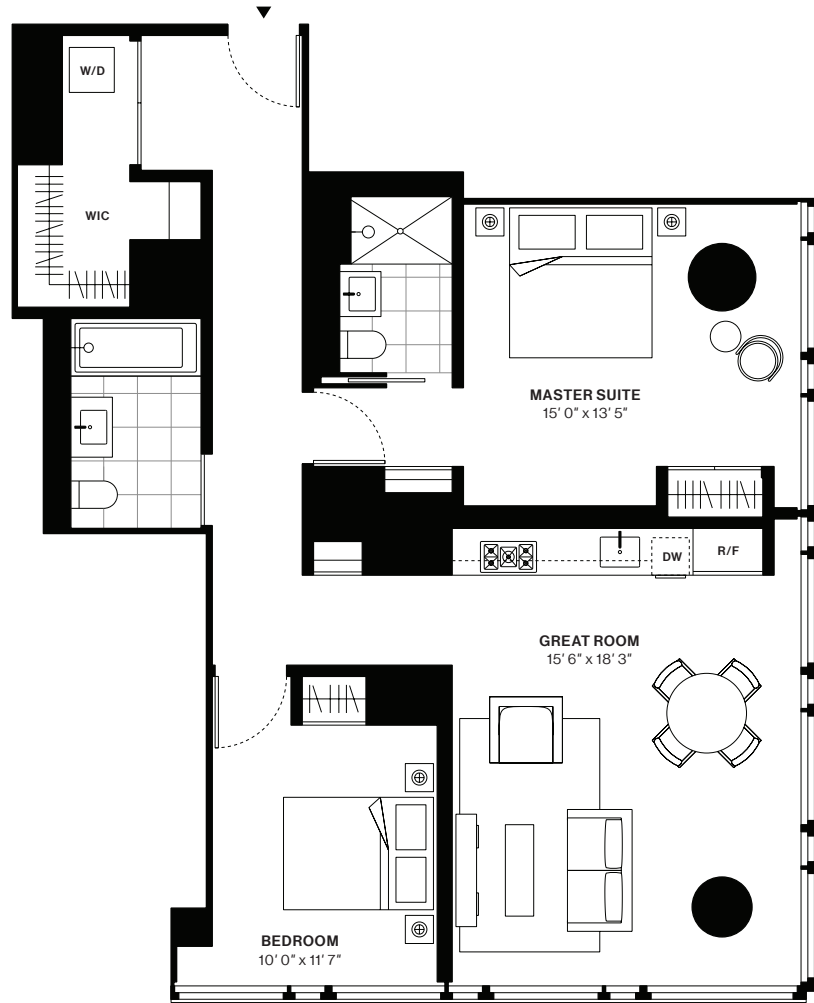

# 685 FIRST AVENUE

Solow Building Company  
Luxury Rentals

Designed by  
Richard Meier & Partners Architects

## Residence P

Floors 3-21

2 Bedrooms  
2 Bathrooms

Interior  
1,201 sq.ft

**Exclusive Marketing and Leasing Agent:**  
Citi Habitats New Developments

212 685 3900  
685FirstAve.nyc | info@685firstave.nyc

**Leasing Gallery:**  
685 First Avenue  
New York, NY 10016