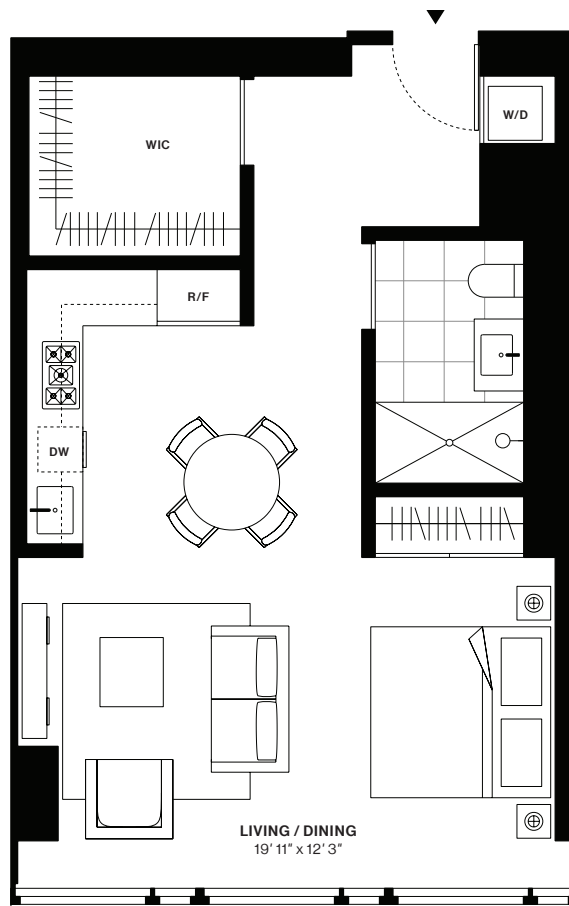

# 685 FIRST AVENUE

**Solow Building Company**  
**Luxury Rentals**

Designed by  
Richard Meier & Partners Architects

## Residence R

Floors 3-21

Studio  
1 Bathroom

Interior  
671 sq.ft

**Exclusive Marketing and Leasing Agent:**  
Corcoran

212 685 3900  
leasing@685firstaverentals.com

**Leasing Gallery:**  
685 First Avenue  
New York, NY 10016