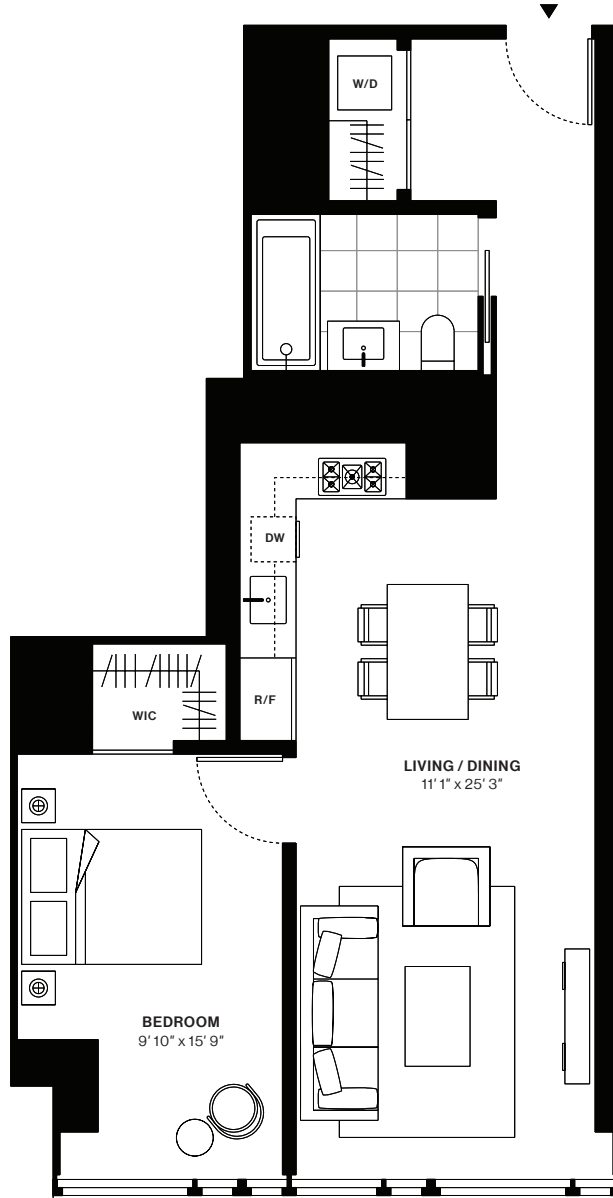

685 FIRST AVENUE

Solow Building Company
Luxury Rentals

Designed by
Richard Meier & Partners Architects

Residence B

Floors 3-27

1 Bedroom
1 Bathroom

Interior
770 sq.ft

Exclusive Marketing and Leasing Agent:
Corcoran