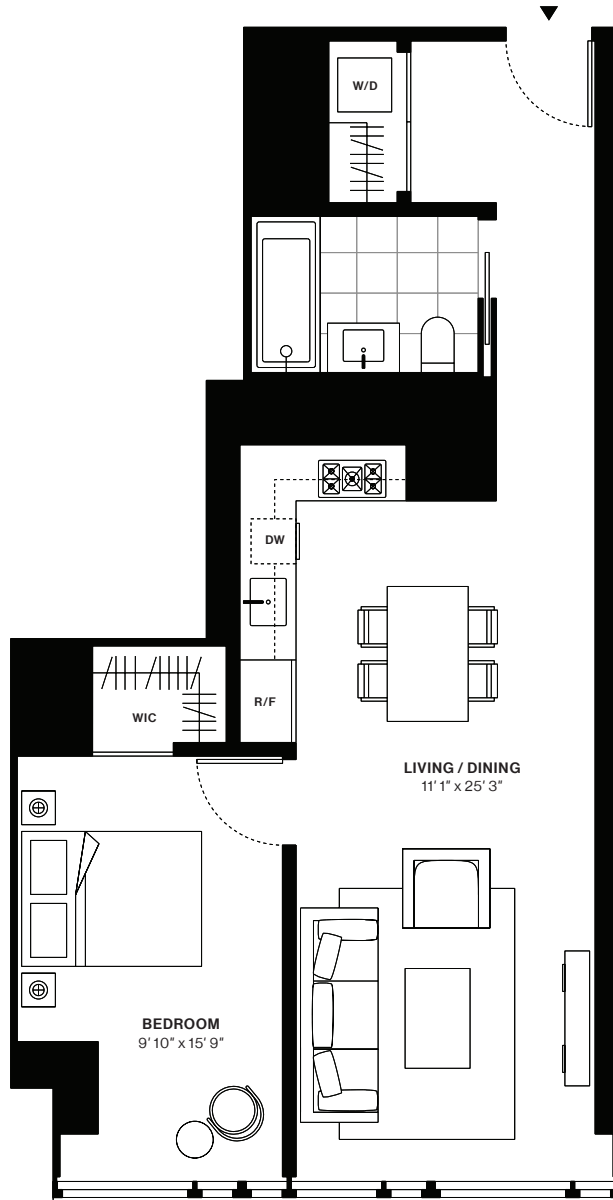

685 FIRST AVENUE

Solow Building Company
Luxury Rentals

Designed by
Richard Meier & Partners Architects

Residence B

Floors 3-27

1 Bedroom
1 Bathroom

Interior
770 sq.ft

Exclusive Marketing and Leasing Agent:
Citi Habitats New Developments