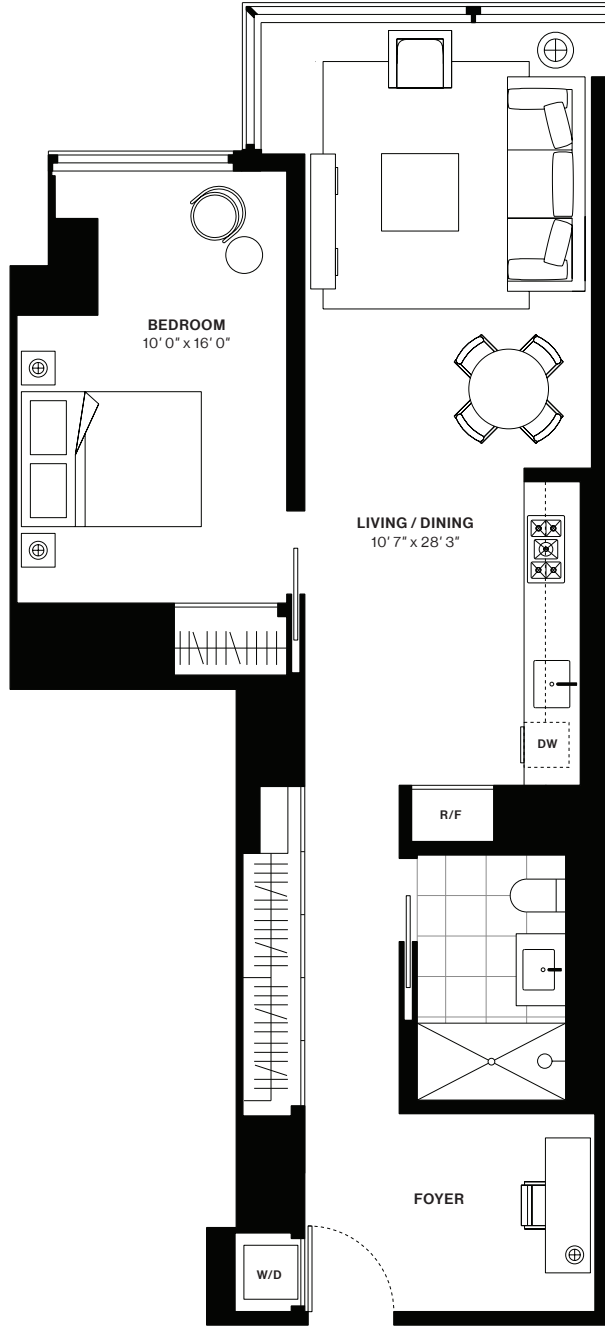

685 FIRST AVENUE

Solow Building Company
Luxury Rentals

Designed by
Richard Meier & Partners Architects

Residence F

Floors 3-27

1 Bedroom
1 Bathroom

Interior
862 sq.ft

Exclusive Marketing and Leasing Agent:
Citi Habitats New Developments

212 685 3900
685FirstAve.nyc | info@685firstave.nyc

Leasing Gallery:
685 First Avenue
New York, NY 10016