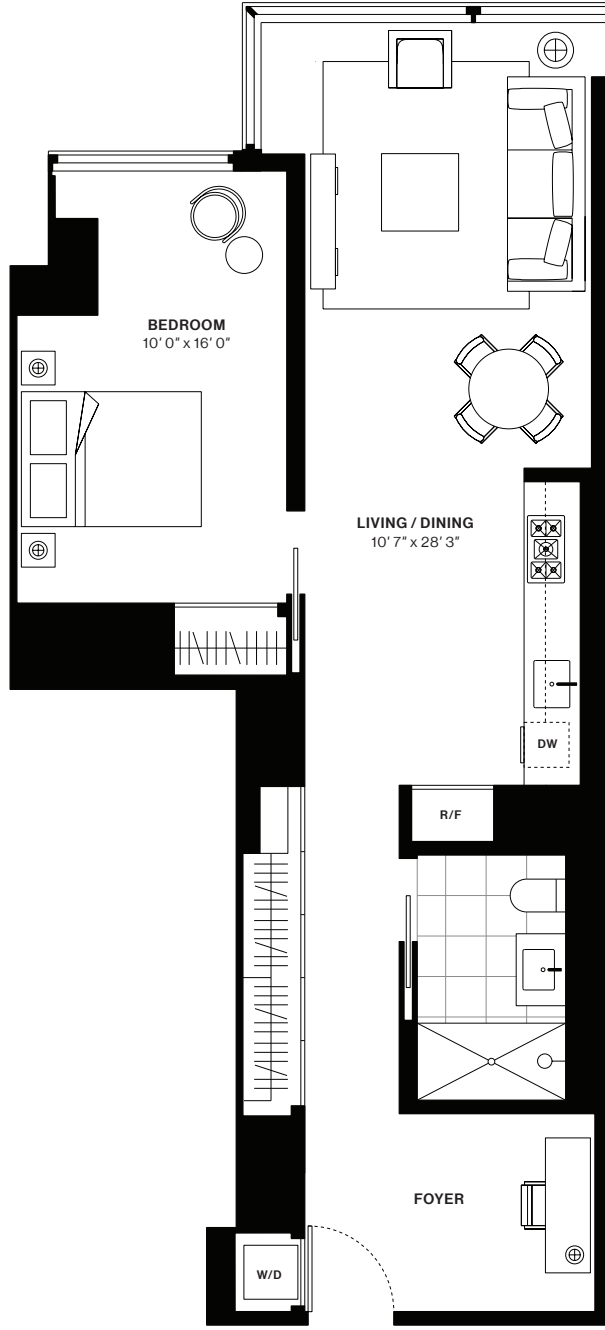

685 FIRST AVENUE

Solow Building Company
Luxury Rentals

Designed by
Richard Meier & Partners Architects

Residence F

Floors 3-27

1 Bedroom
1 Bathroom

Interior
862 sq.ft

Exclusive Marketing and Leasing Agent:
Corcoran

212 685 3900
leasing@685firstaverentals.com

Leasing Gallery:
685 First Avenue
New York, NY 10016