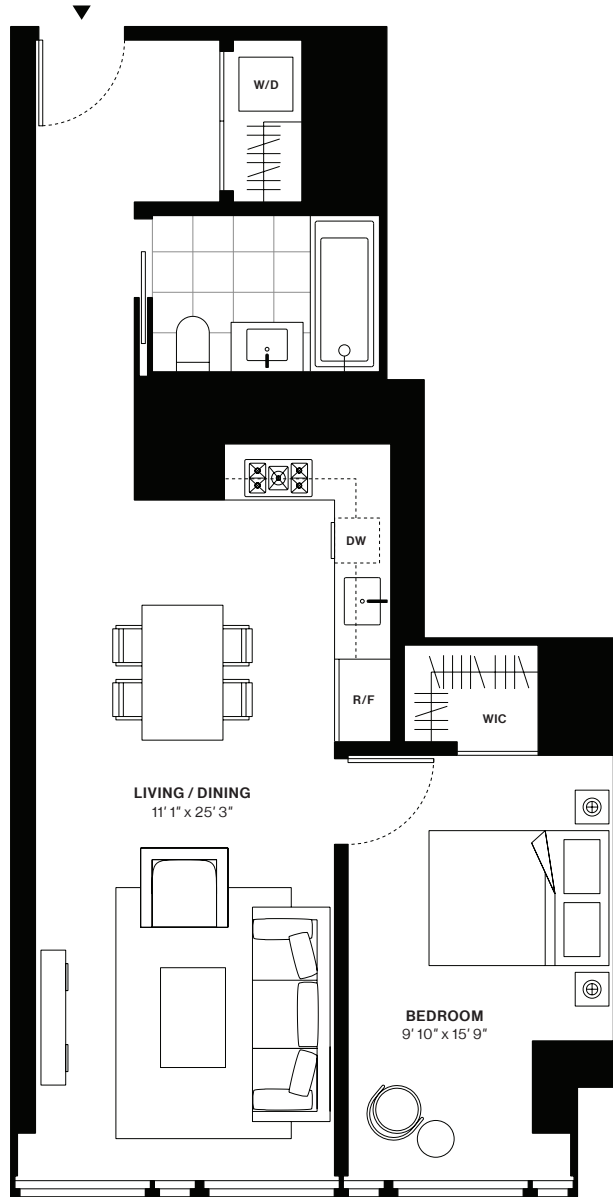

685 FIRST AVENUE

Solow Building Company
Luxury Rentals

Designed by
Richard Meier & Partners Architects

Residence Q

Floors 3-27

1 Bedroom
1 Bathroom

Interior
770 sq.ft

Exclusive Marketing and Leasing Agent:
Corcoran

212 685 3900
leasing@685firstaverentals.com

Leasing Gallery:
685 First Avenue
New York, NY 10016