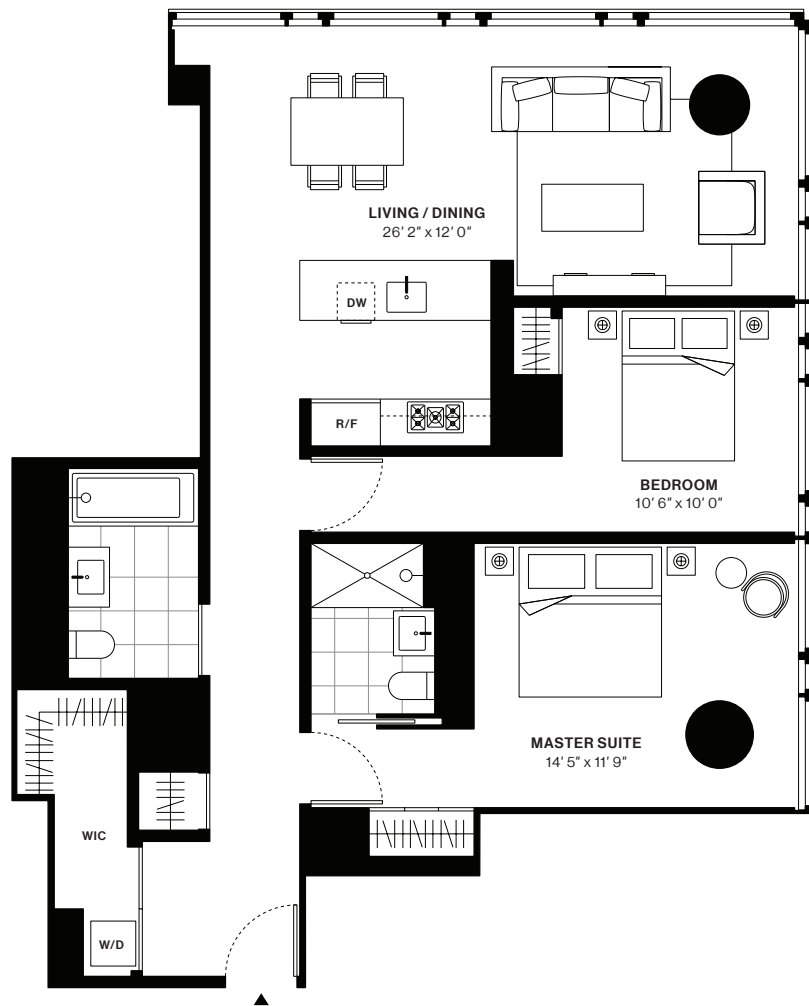

685 FIRST AVENUE

Solow Building Company
Luxury Rentals

Designed by
Richard Meier & Partners Architects

Residence M

Floors 3, 8, 10, 12,
15, 17, 19, 21

2 Bedrooms
2 Bathrooms

Interior
1,226 sq.ft

Exclusive Marketing and Leasing Agent:
Corcoran

212 685 3900
leasing@685firstaverentals.com

Leasing Gallery:
685 First Avenue
New York, NY 10016