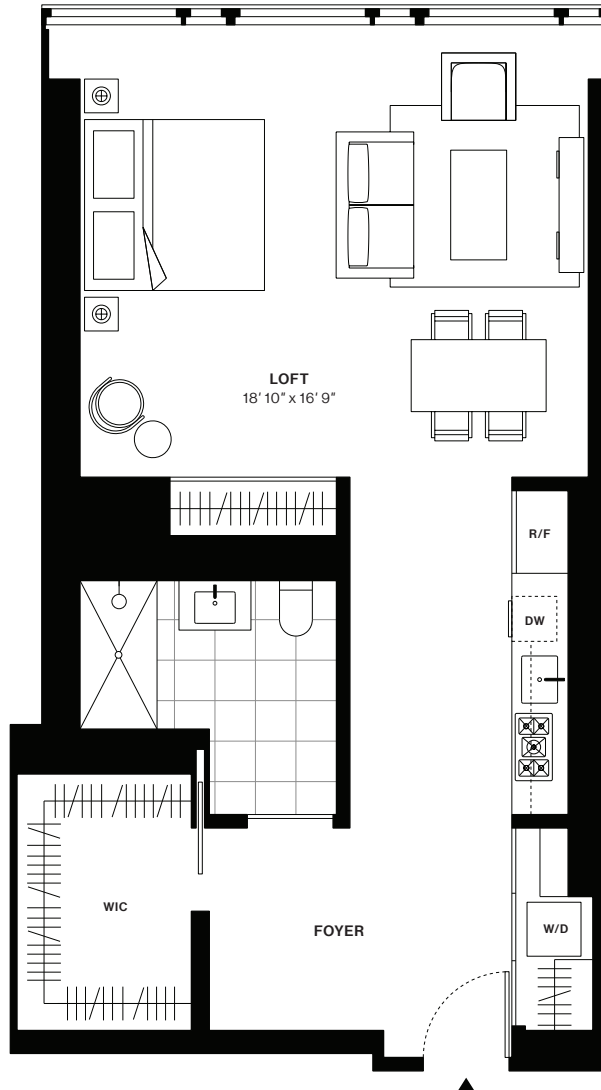

# 685 FIRST AVENUE

Solow Building Company  
Luxury Rentals

Designed by  
Richard Meier & Partners Architects

## Residence K

Floor 3

Loft Studio  
1 Bathroom

Interior  
830 sq.ft

Exclusive Marketing and Leasing Agent:  
Corcoran

212 685 3900  
leasing@685firstaverentals.com

Leasing Gallery:  
685 First Avenue  
New York, NY 10016