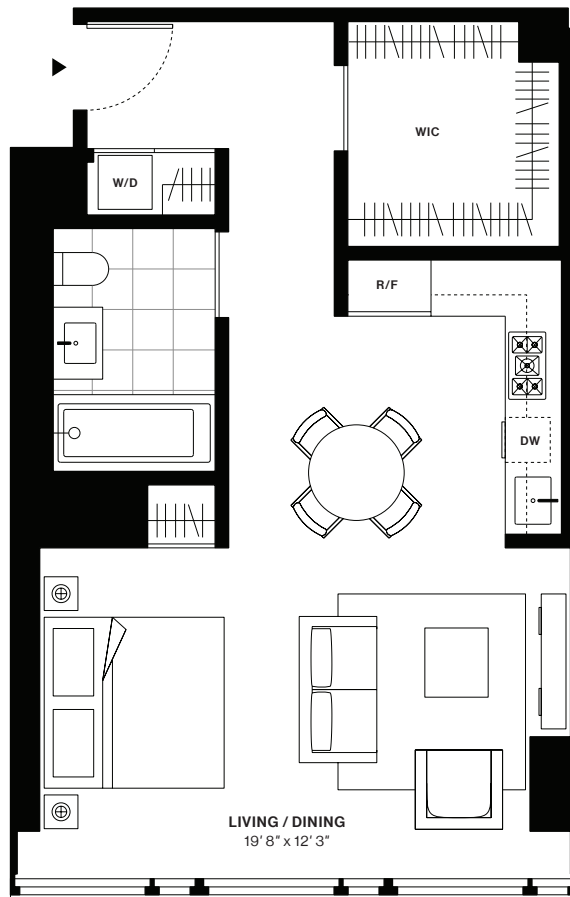

685 FIRST AVENUE

Solow Building Company
Luxury Rentals

Designed by
Richard Meier & Partners Architects

Residence S

Floors 4-21

Studio
1 Bathroom

Interior
680 sq.ft

Exclusive Marketing and Leasing Agent:
Citi Habitats New Developments

212 685 3900
685FirstAve.nyc | info@685firstave.nyc

Leasing Gallery:
685 First Avenue
New York, NY 10016