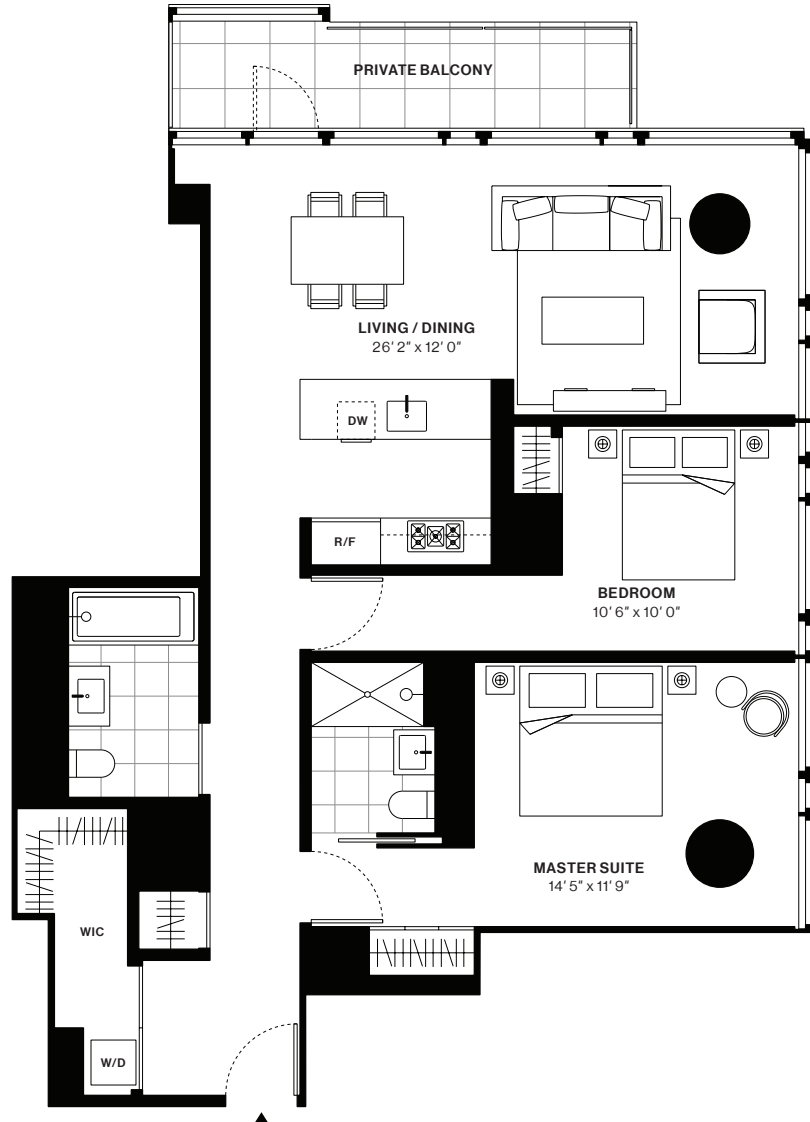

685 FIRST AVENUE

Solow Building Company
Luxury Rentals

Designed by
Richard Meier & Partners Architects

Residence M

Floors 4, 5, 6, 7, 9, 11,
14, 16, 18, 20

2 Bedrooms
2 Bathrooms
Private Balcony

Interior
1,226 sq.ft