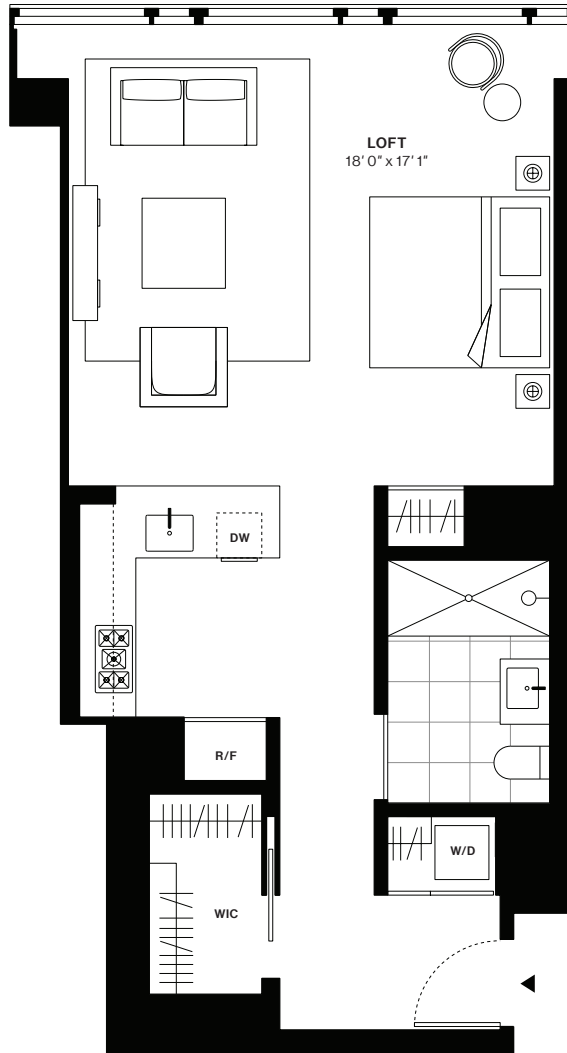

685 FIRST AVENUE

Solow Building Company
Luxury Rentals

Designed by
Richard Meier & Partners Architects

Residence H

Floors 5-27

Loft Studio
1 Bathroom

Interior
718 sq.ft

Exclusive Marketing and Leasing Agent:
Corcoran

212 685 3900
leasing@685firstaverentals.com

Leasing Gallery:
685 First Avenue
New York, NY 10016