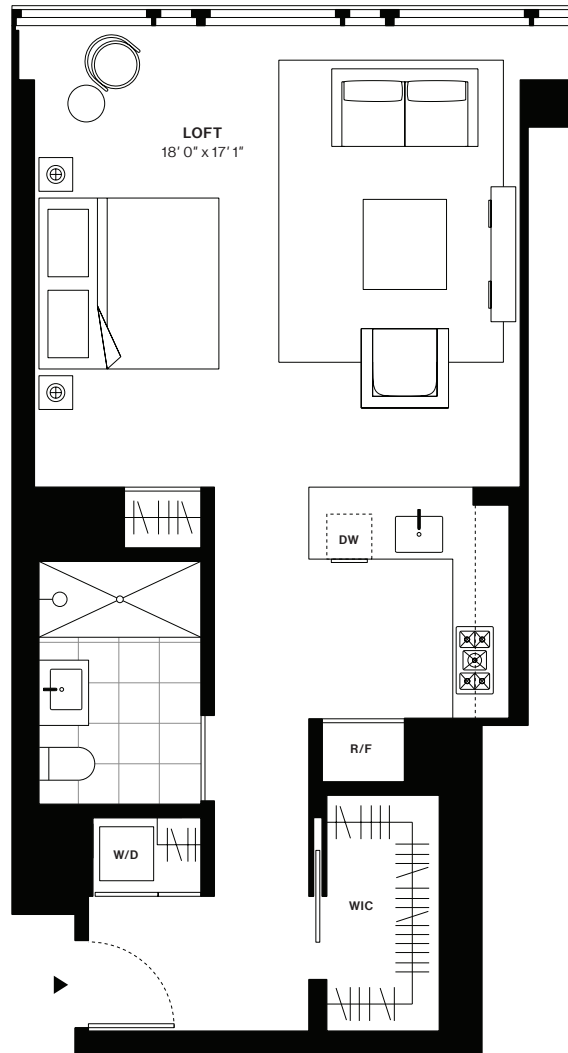

# 685 FIRST AVENUE

**Solow Building Company**  
**Luxury Rentals**

Designed by  
Richard Meier & Partners Architects

## Residence J

Floors 5-27

Loft Studio  
1 Bathroom

Interior  
718 sq.ft

**Exclusive Marketing and Leasing Agent:**  
Corcoran

212 685 3900  
leasing@685firstaverentals.com

**Leasing Gallery:**  
685 First Avenue  
New York, NY 10016