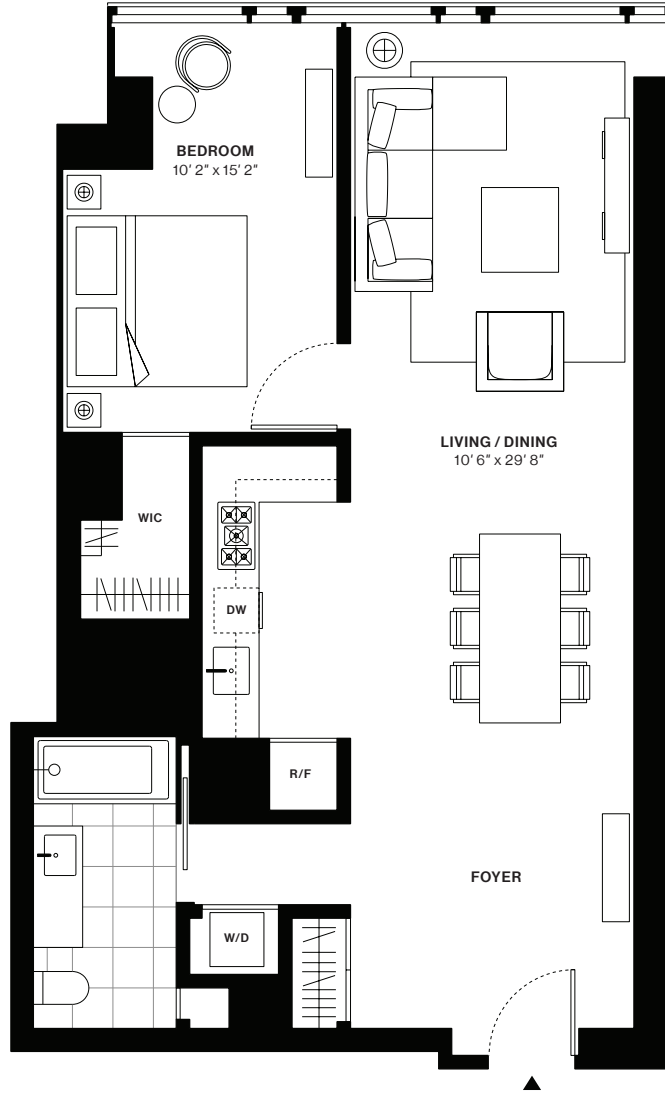

685 FIRST AVENUE

Solow Building Company
Luxury Rentals

Designed by
Richard Meier & Partners Architects

Residence K

Floors 5-27

1 Bedroom
1 Bathroom

Interior
895 sq.ft

Exclusive Marketing and Leasing Agent:
Corcoran