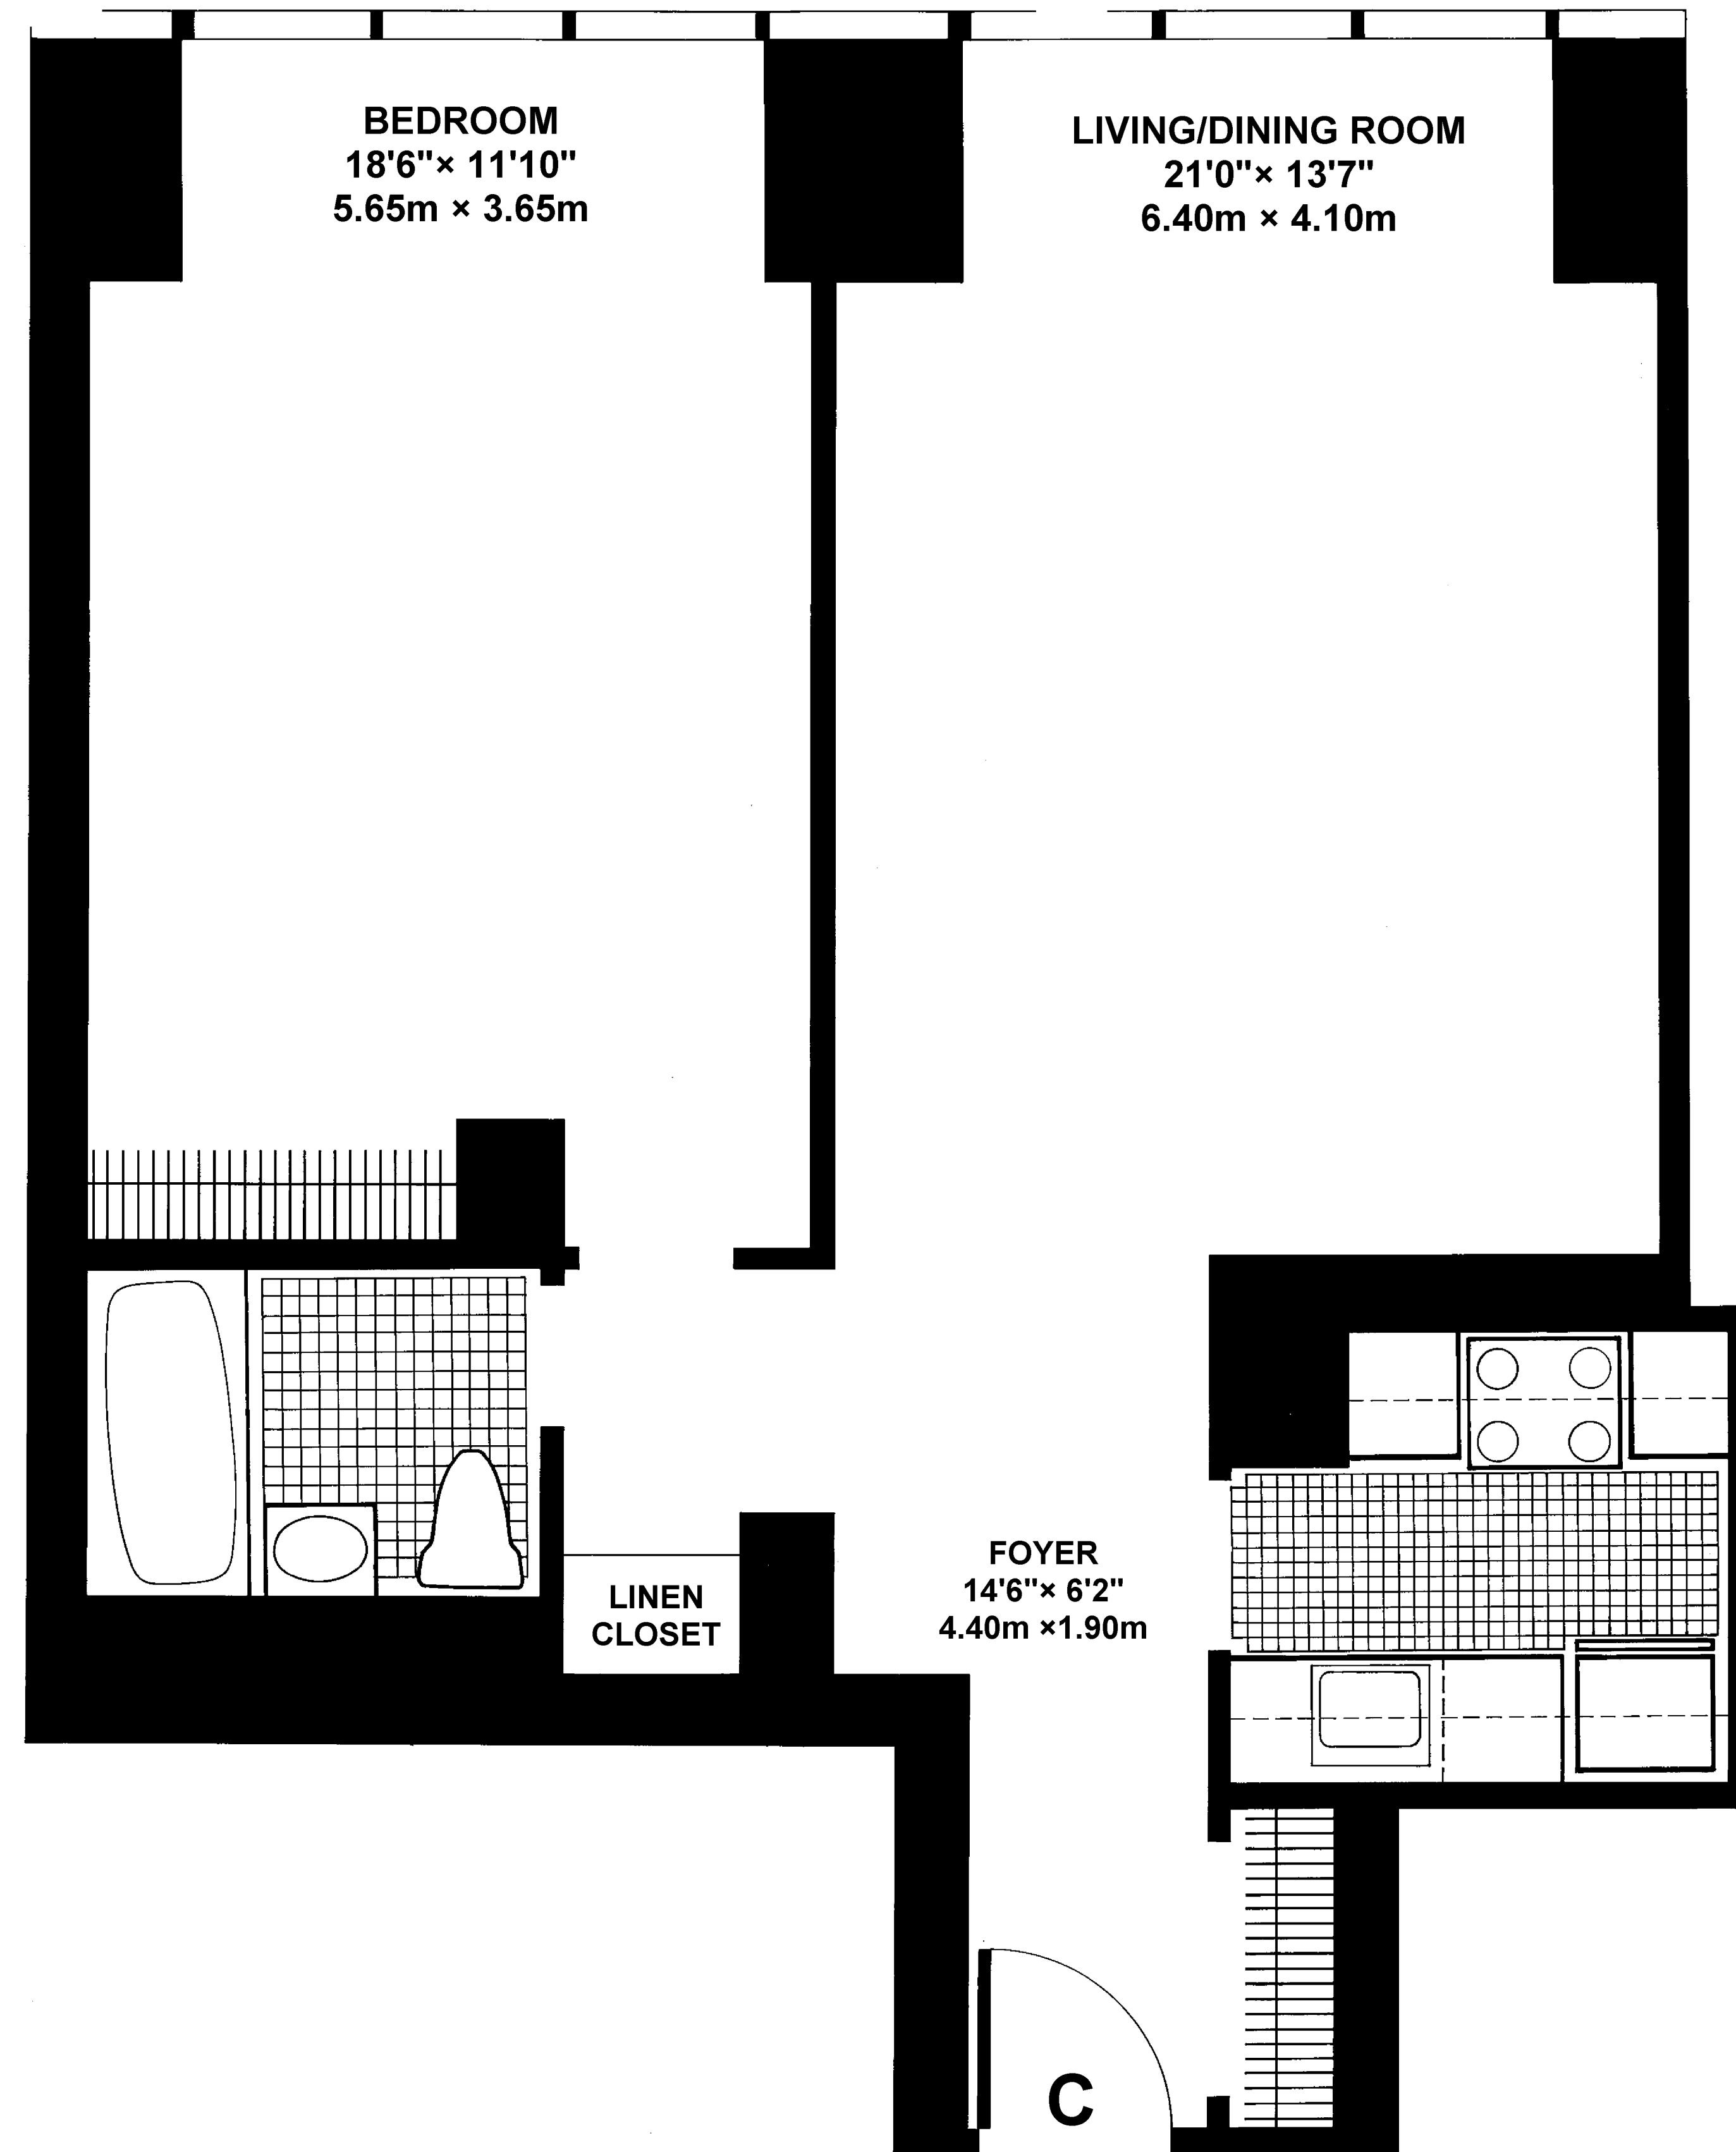

# One East River Place

FLOORS 2-25  
Apartment C

525 EAST 72nd STREET  
NEW YORK, NY 10021  
212-249-7400

ALL DIMENSIONS ARE APPROXIMATE.