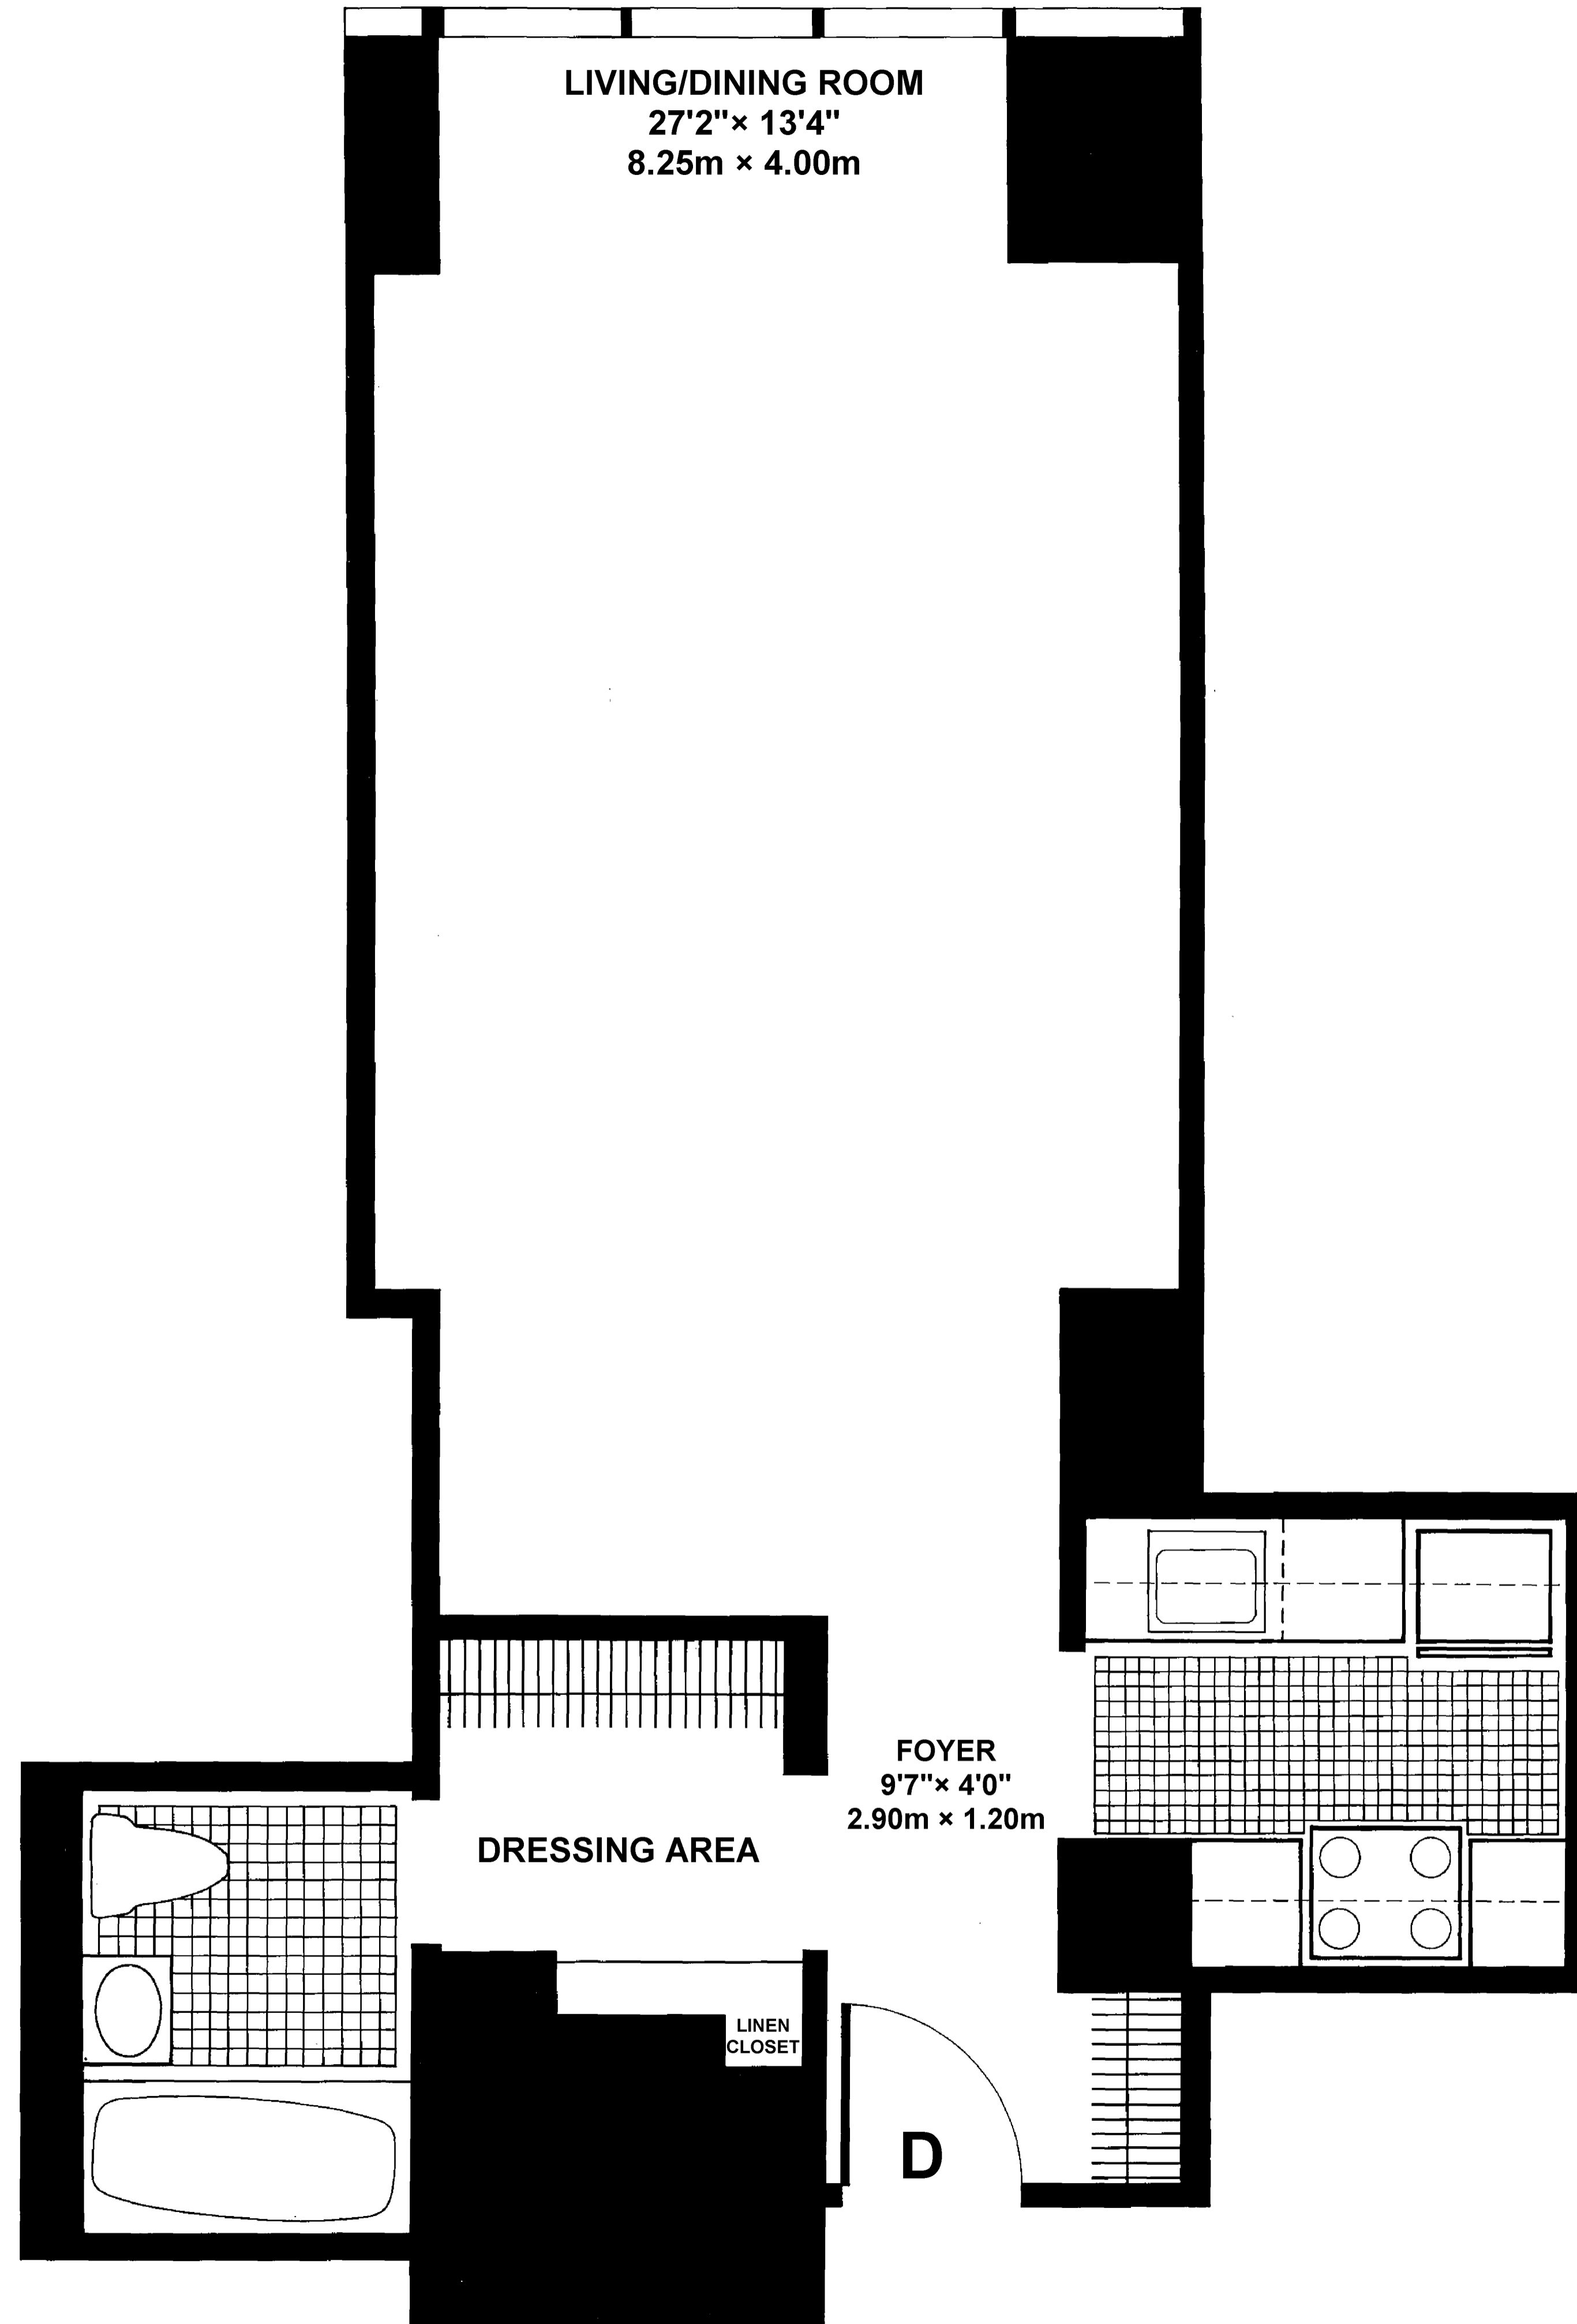

# One East River Place

FLOORS 2-25  
Apartment D

525 EAST 72nd STREET  
NEW YORK, NY 10021  
212-249-7400

ALL DIMENSIONS ARE APPROXIMATE.