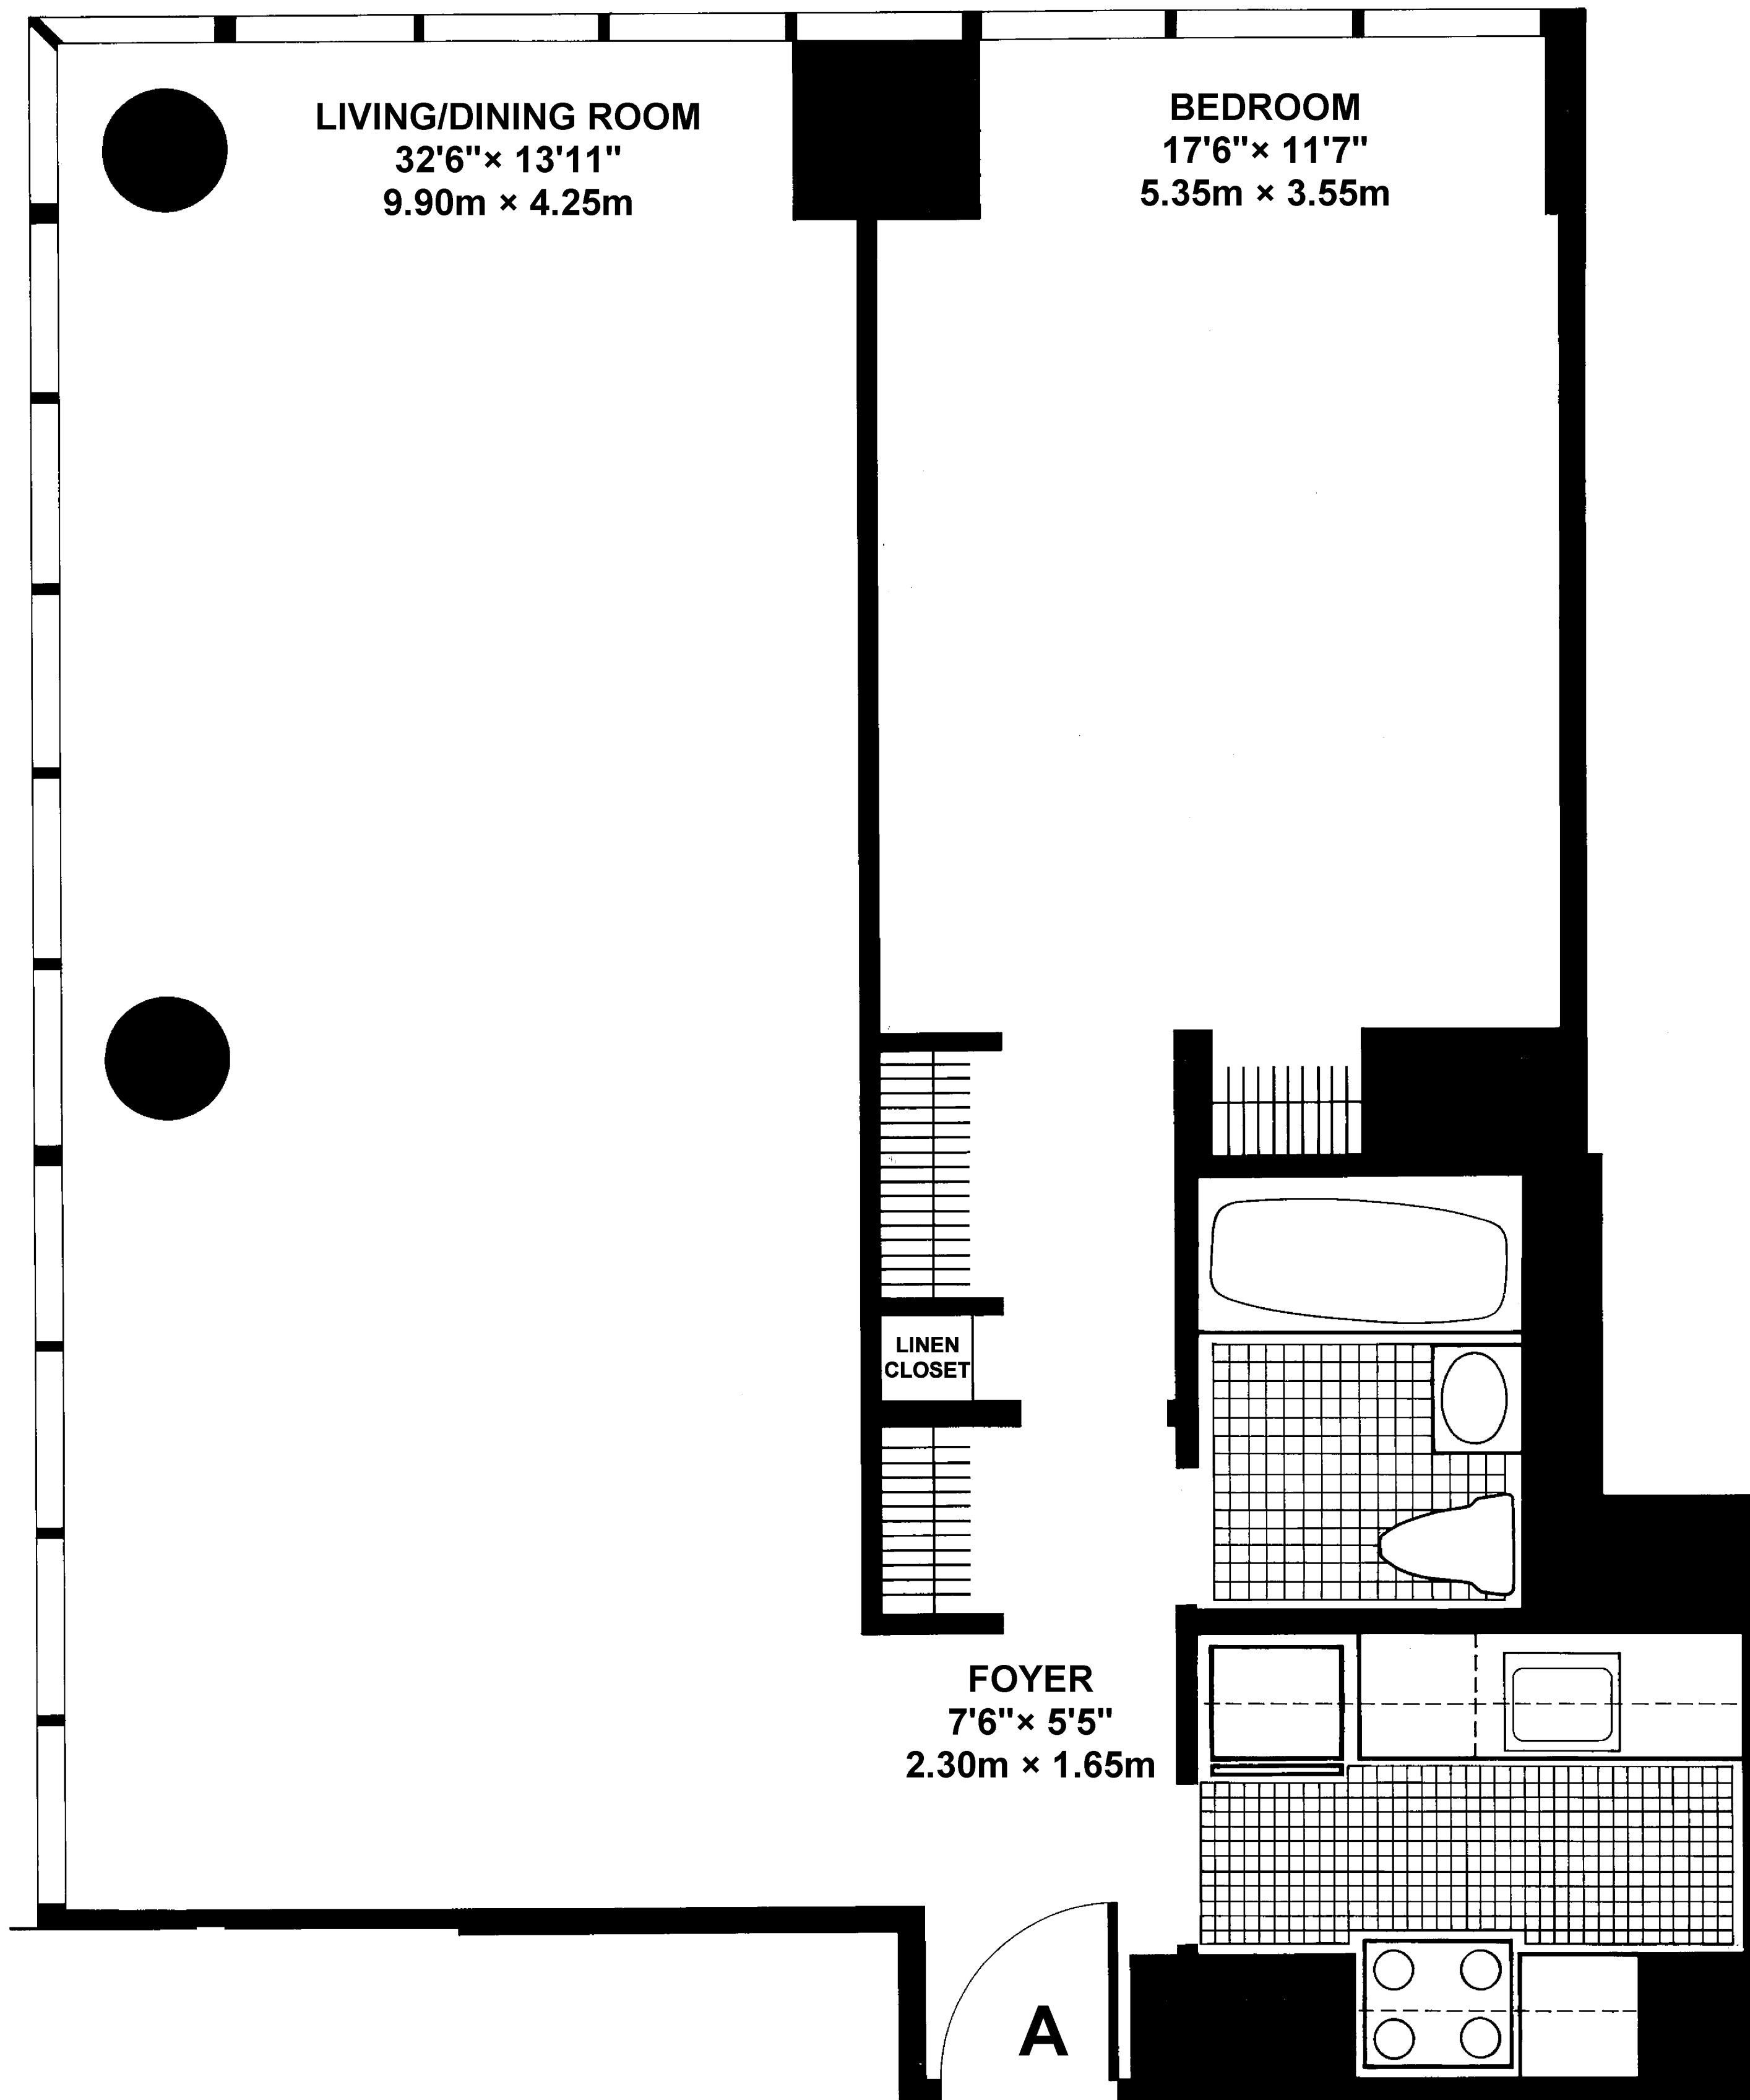

One East River Place

Floors 2-48
Apartment A

525 EAST 72nd STREET
NEW YORK, NY 10021
212-249-7400

N

SCALE
1:24

METERS

ALL DIMENSIONS ARE APPROXIMATE