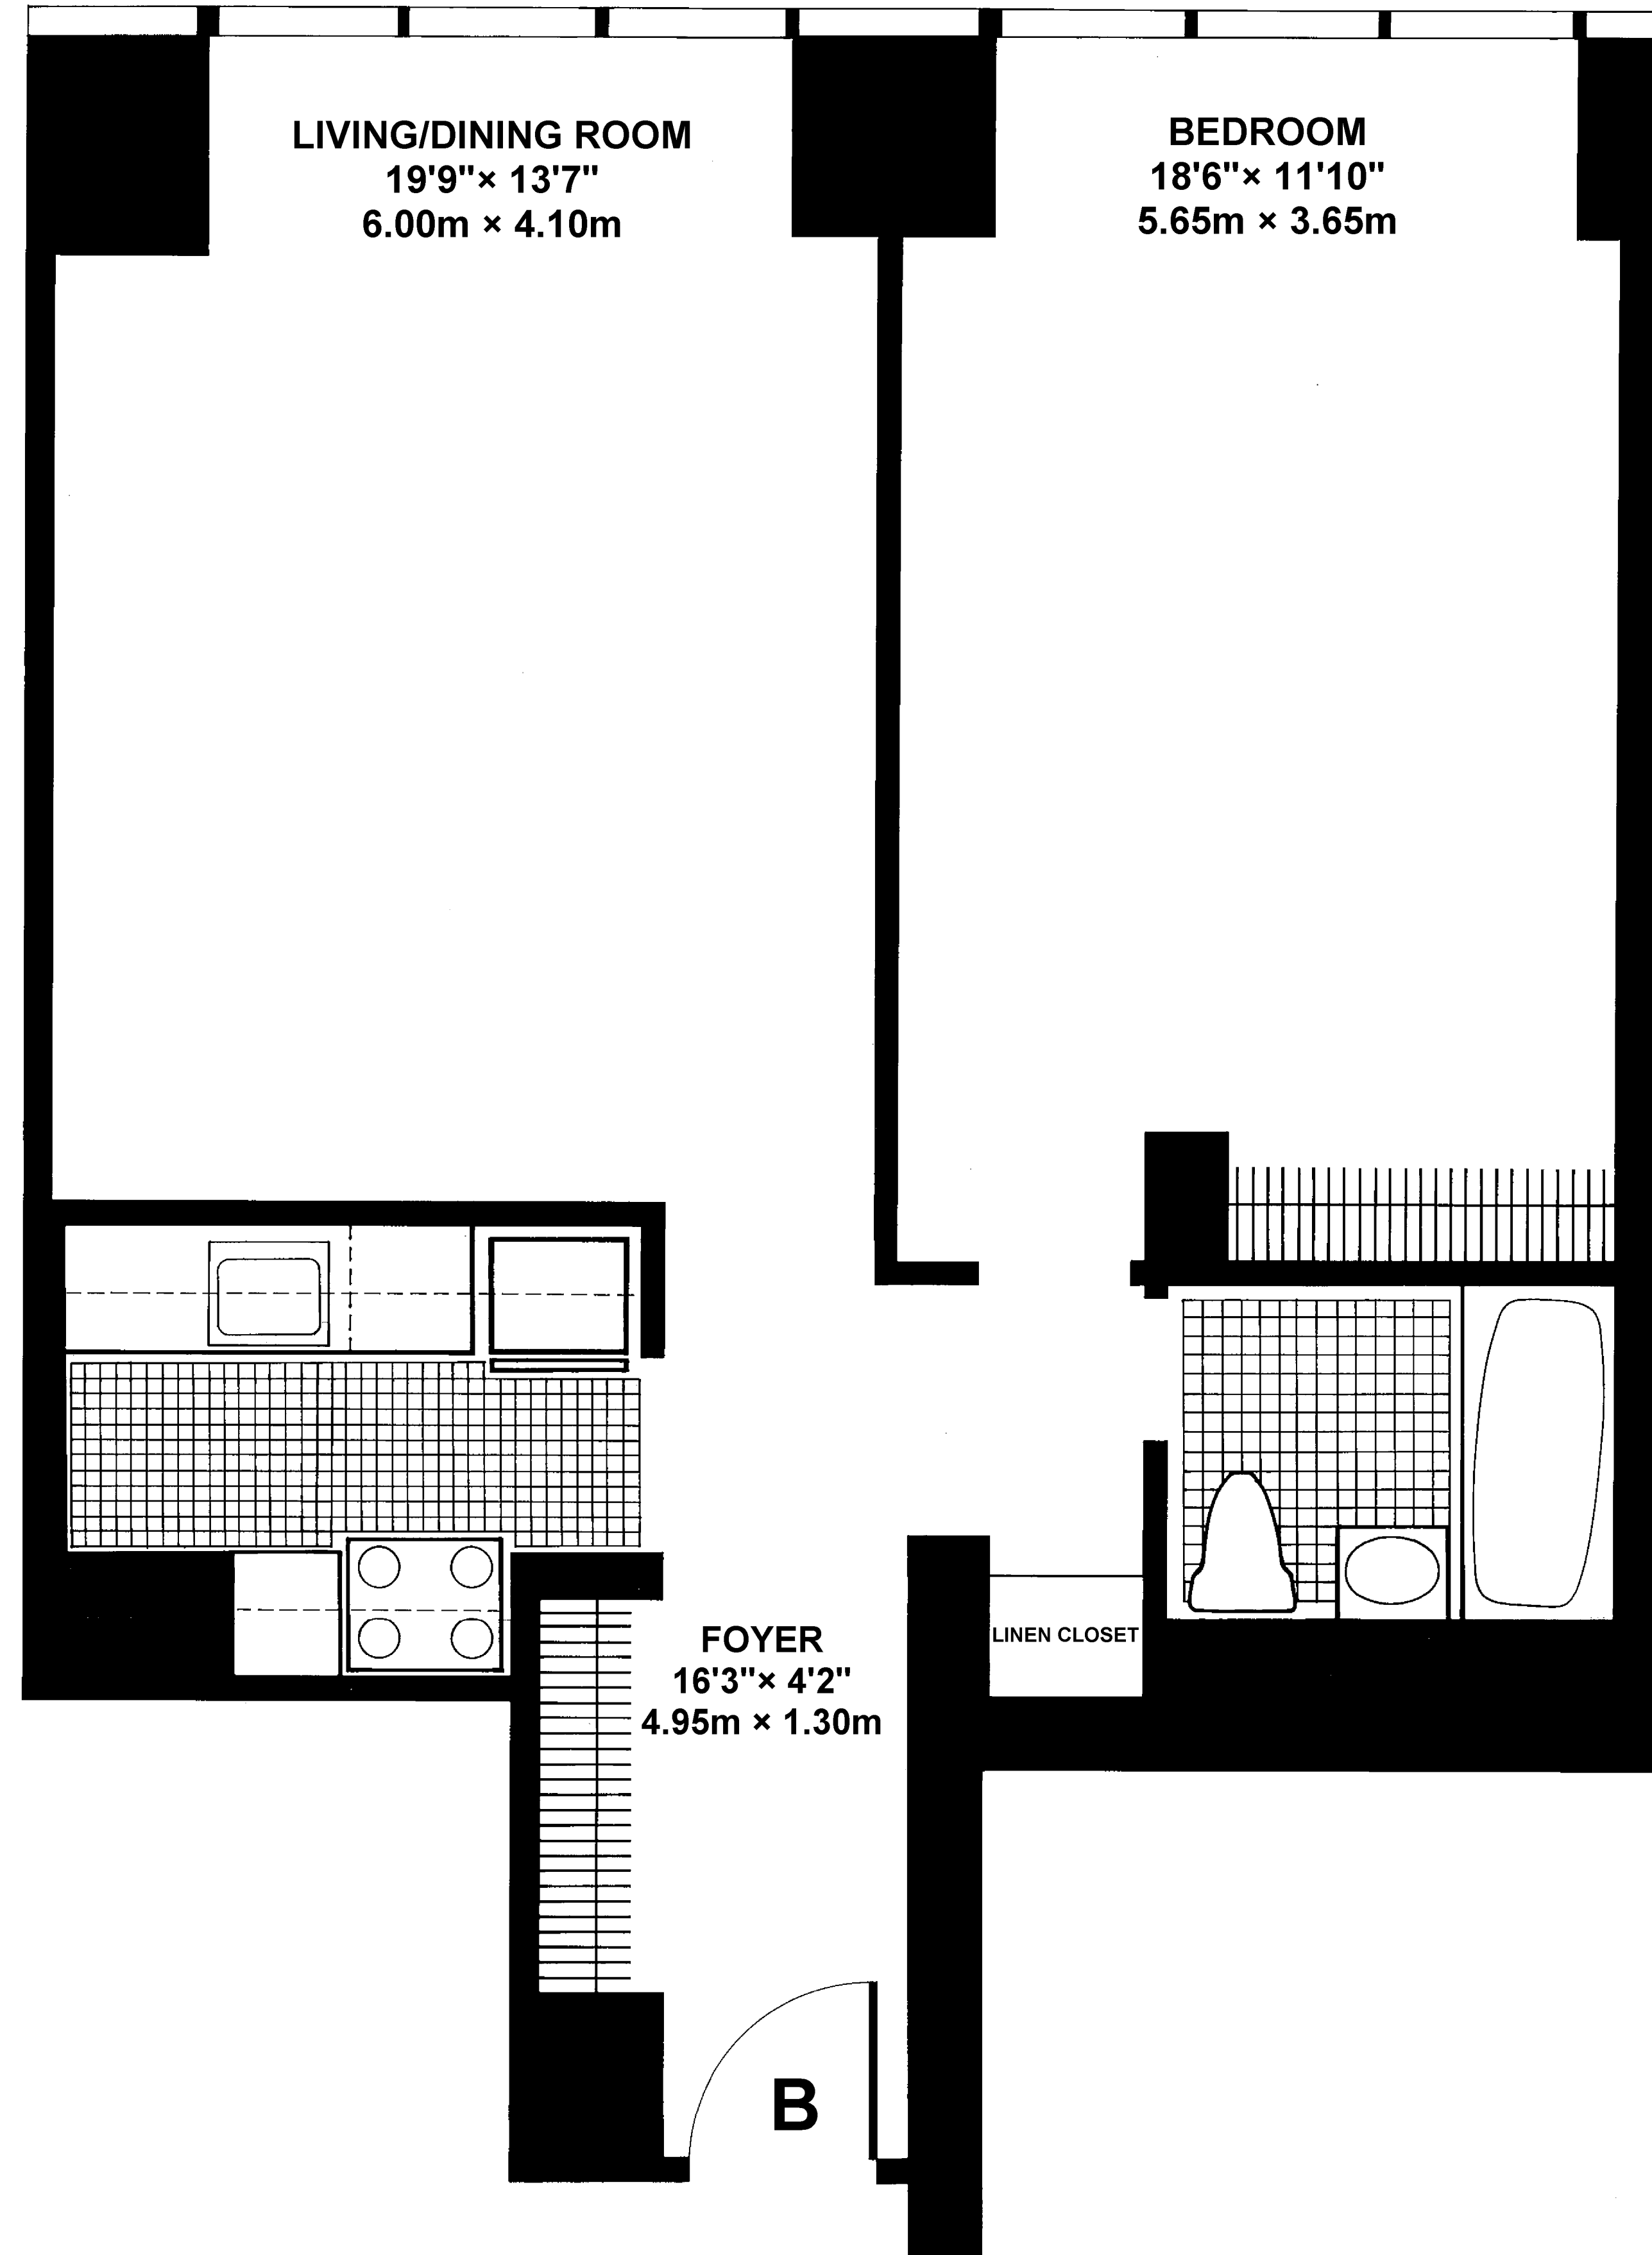

One East River Place

Floors 2-48
Apartment B

525 EAST 72nd STREET
NEW YORK, NY 10021
212-249-7400

SCALE
1:24 METERS

ALL DIMENSIONS ARE APPROXIMATE.