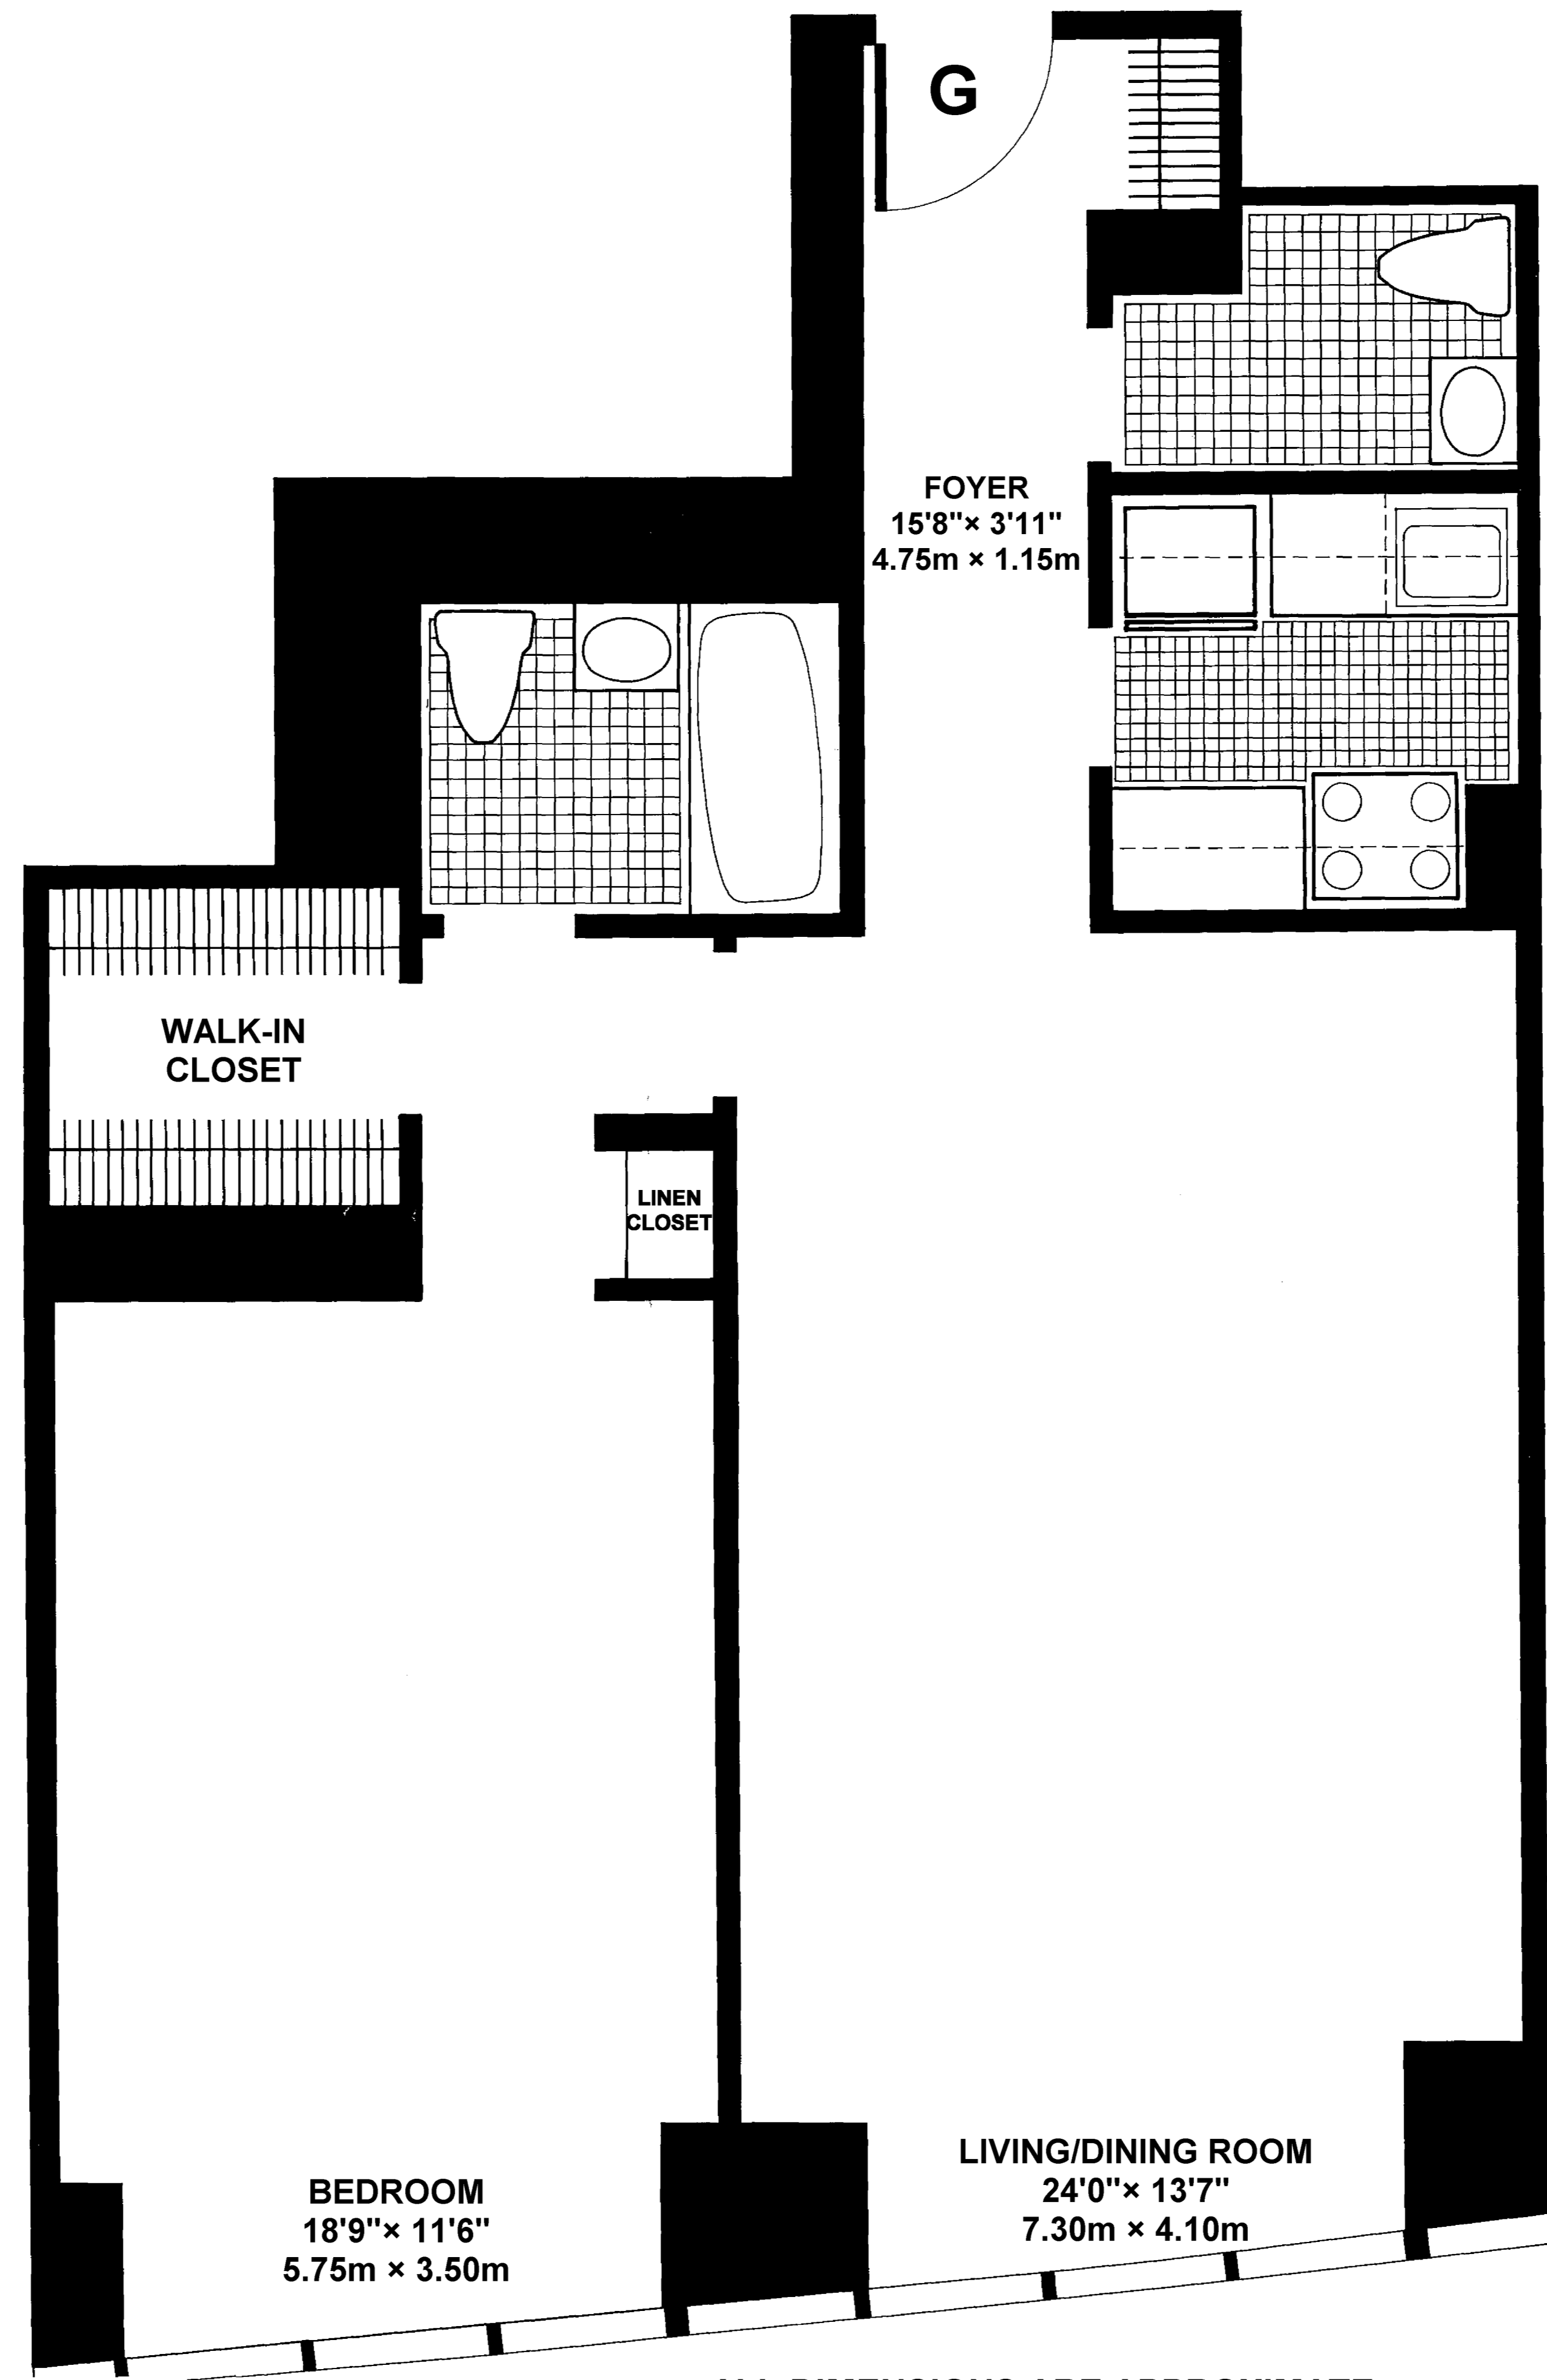

One East River Place

Floors 2-48
Apartment G

525 EAST 72nd STREET
NEW YORK, NY 10021
212-249-7400

SCALE
1:24

METERS

ALL DIMENSIONS ARE APPROXIMATE.