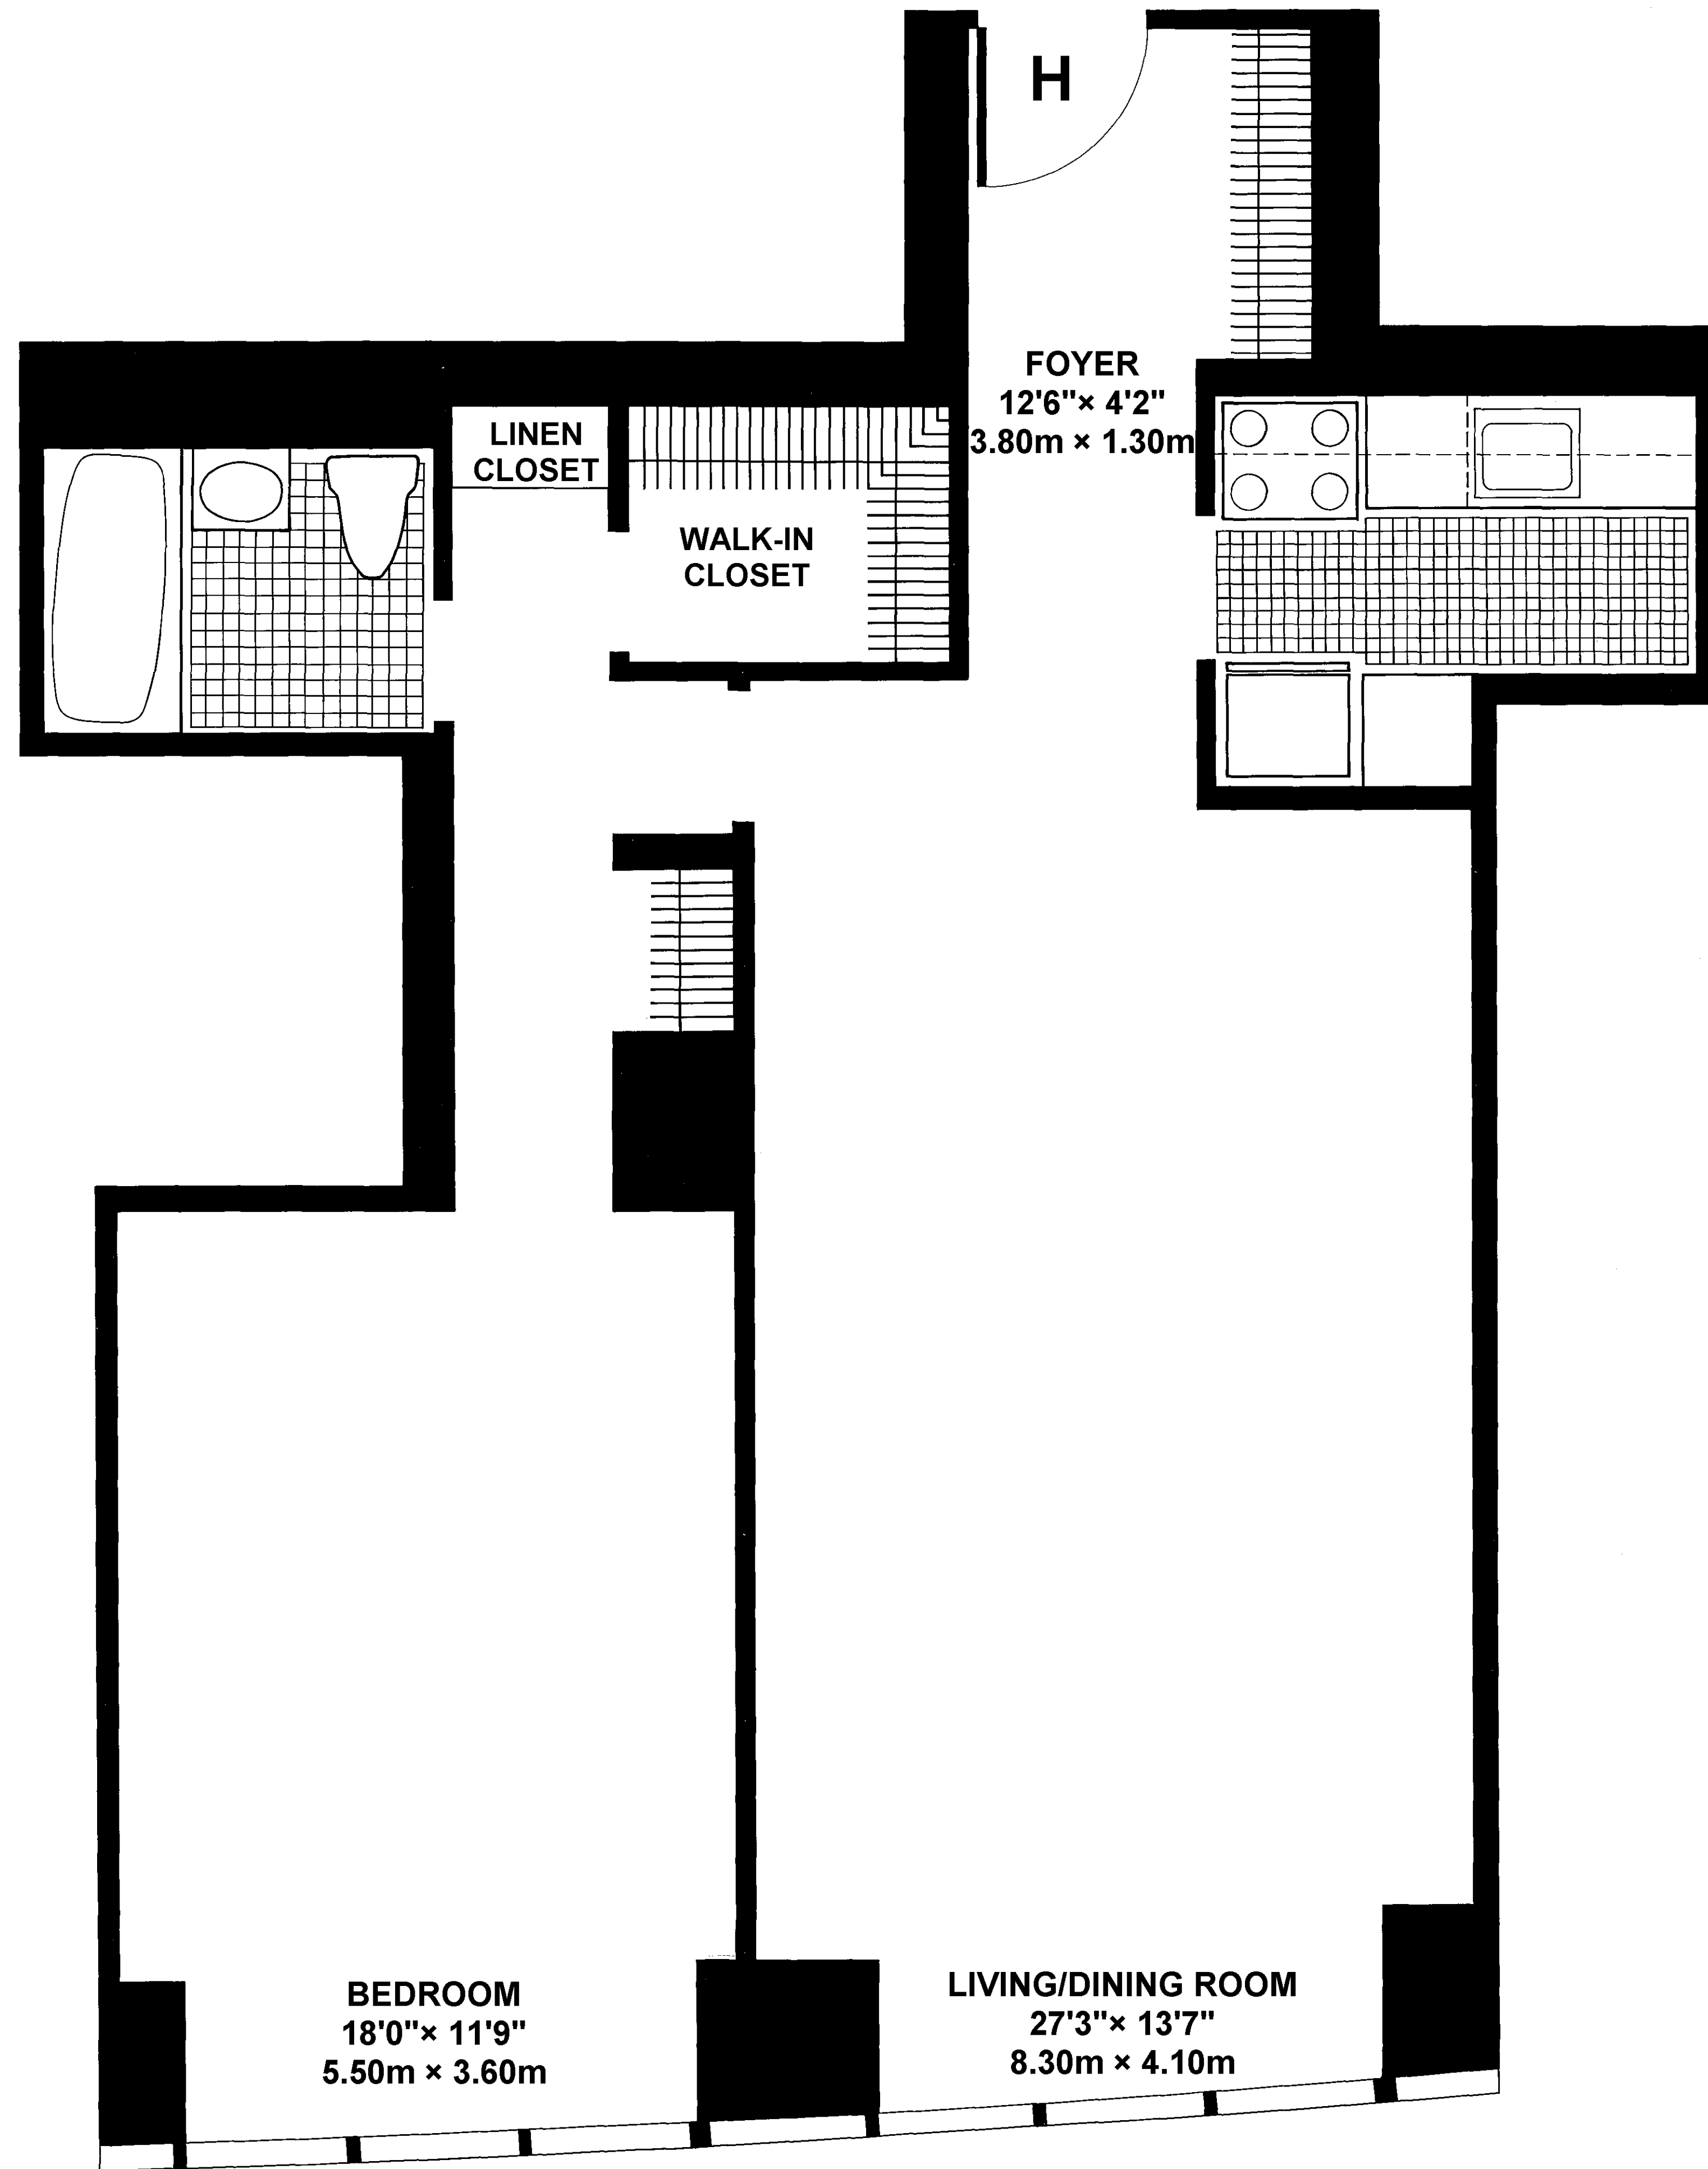

One East River Place

Floors 2-48
Apartment H

525 EAST 72nd STREET
NEW YORK, NY 10021
212-249-7400

SCALE
1:24 METERS

ALL DIMENSIONS ARE APPROXIMATE