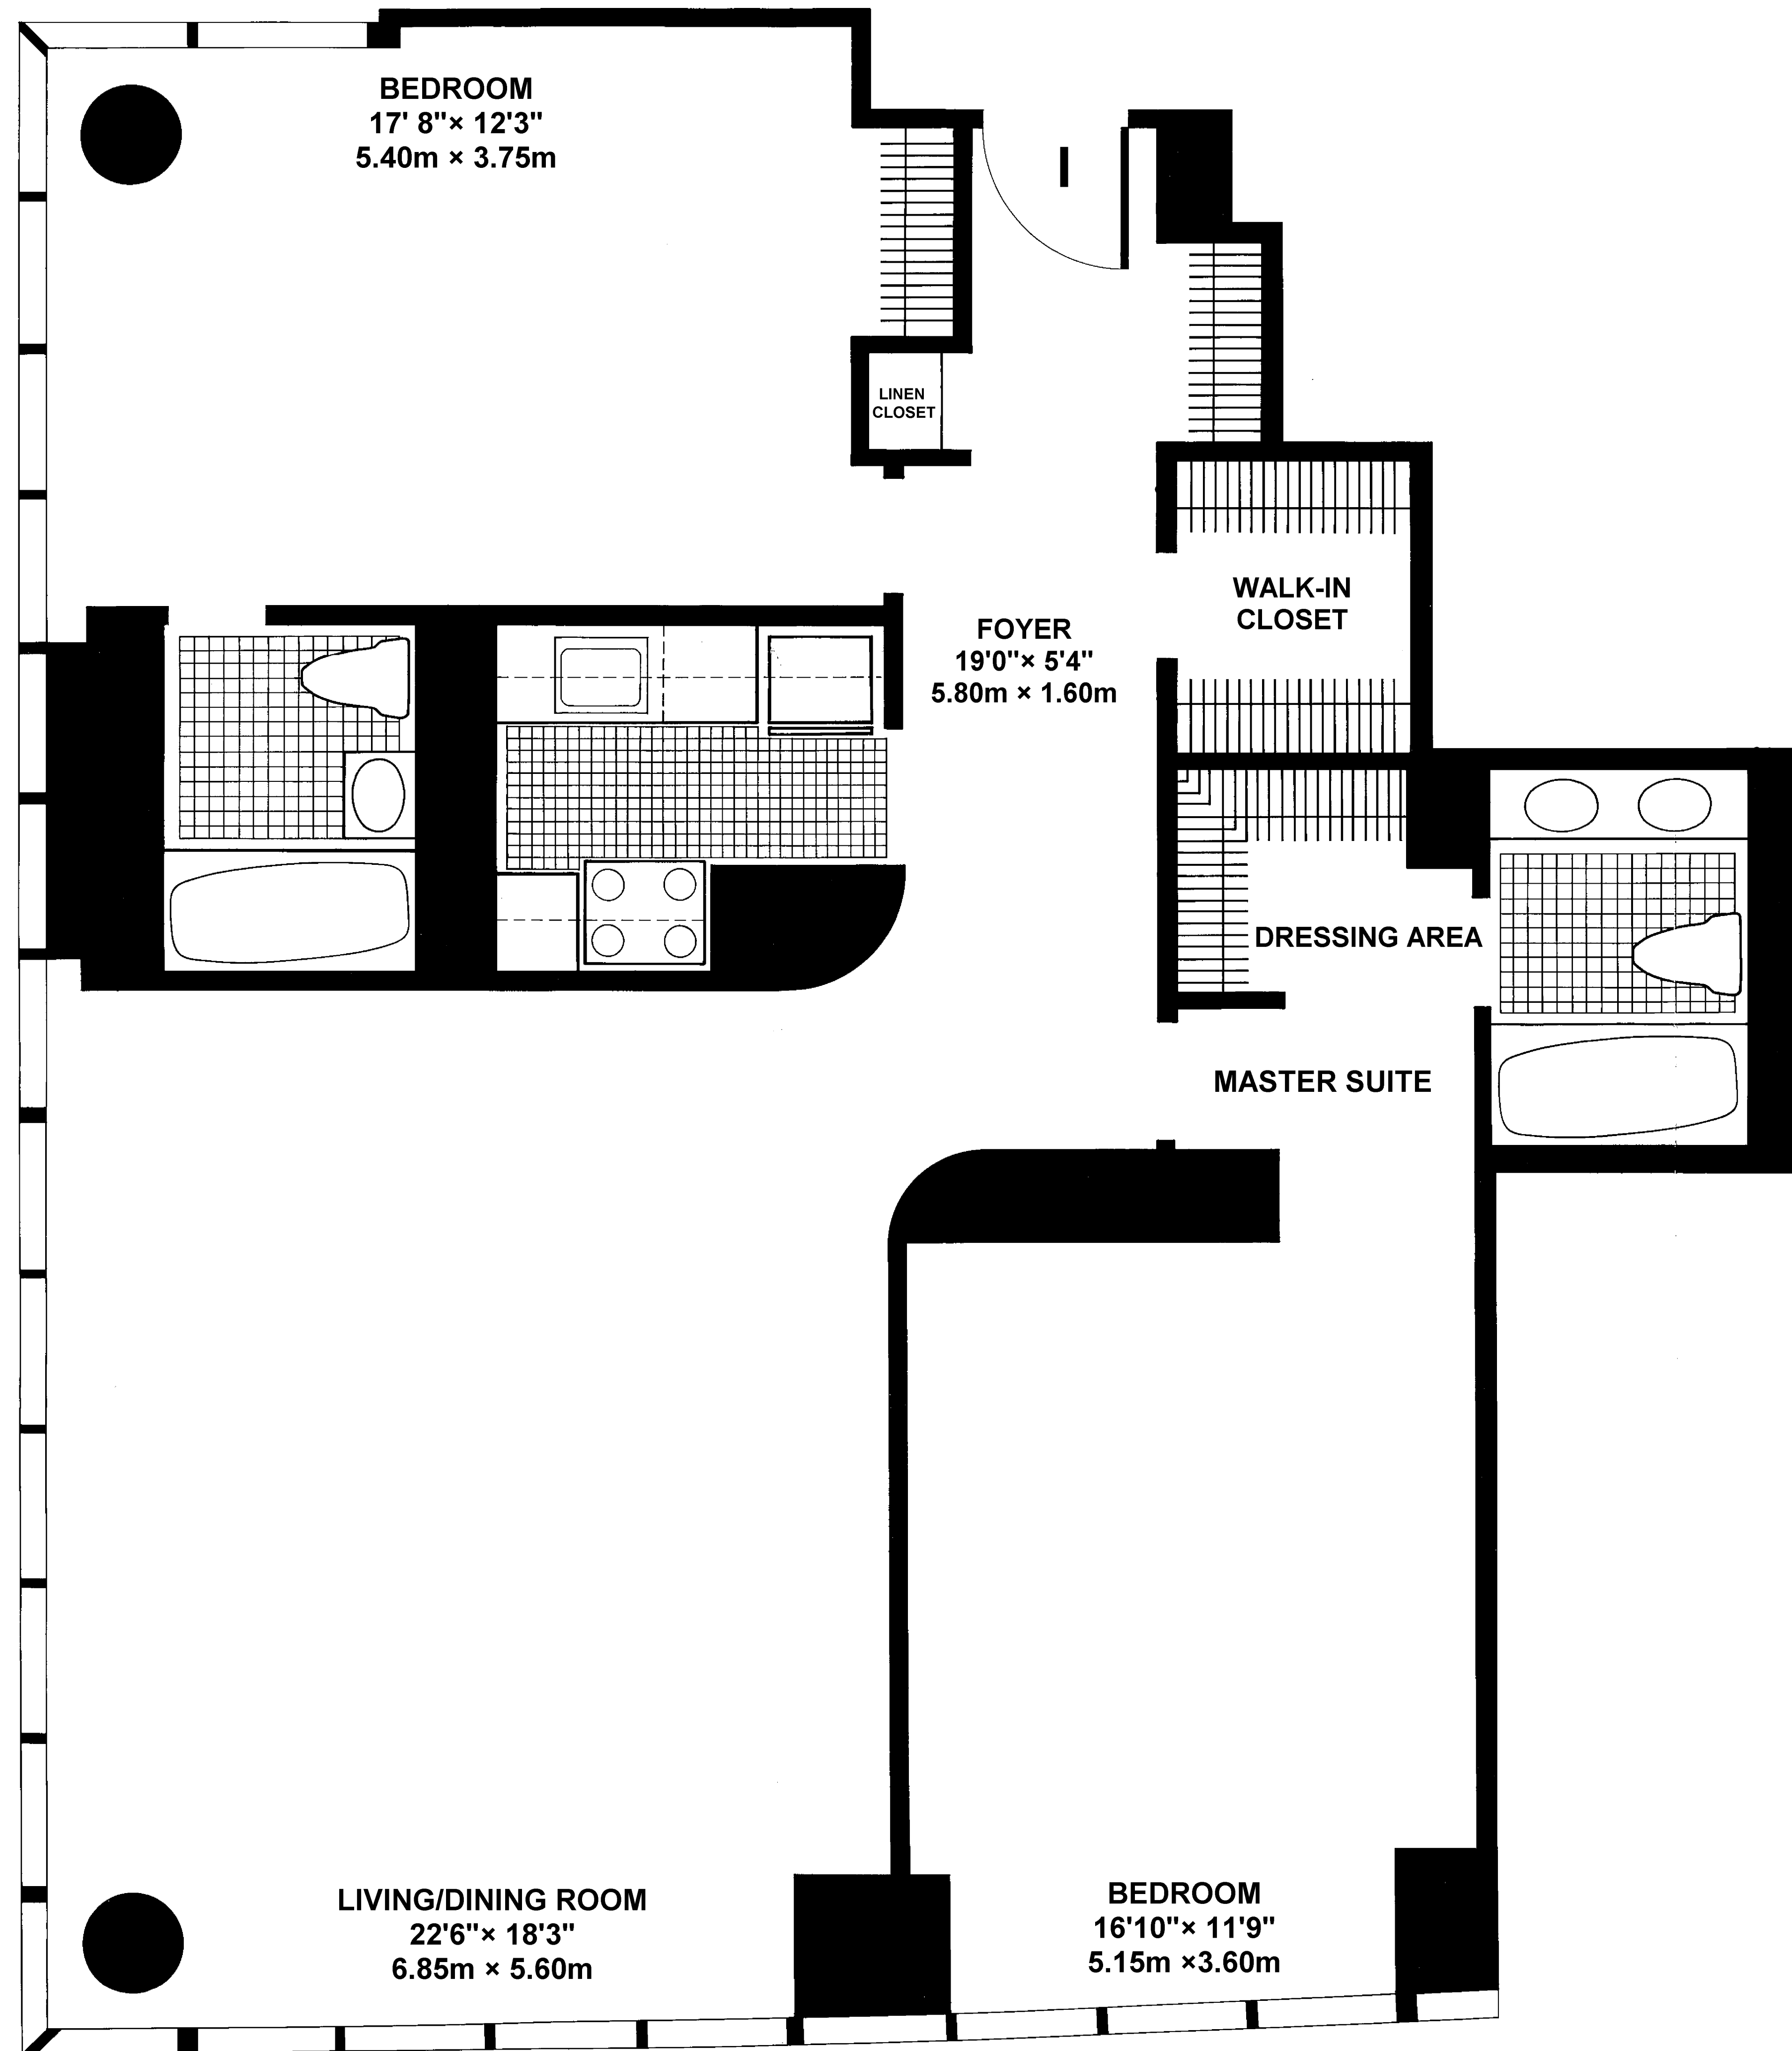

One East River Place

Floors 2-48
Apartment I

525 EAST 72nd STREET
NEW YORK, NY 10021
212-249-7400

SCALE
1:24

ALL DIMENSIONS ARE APPROXIMATE.