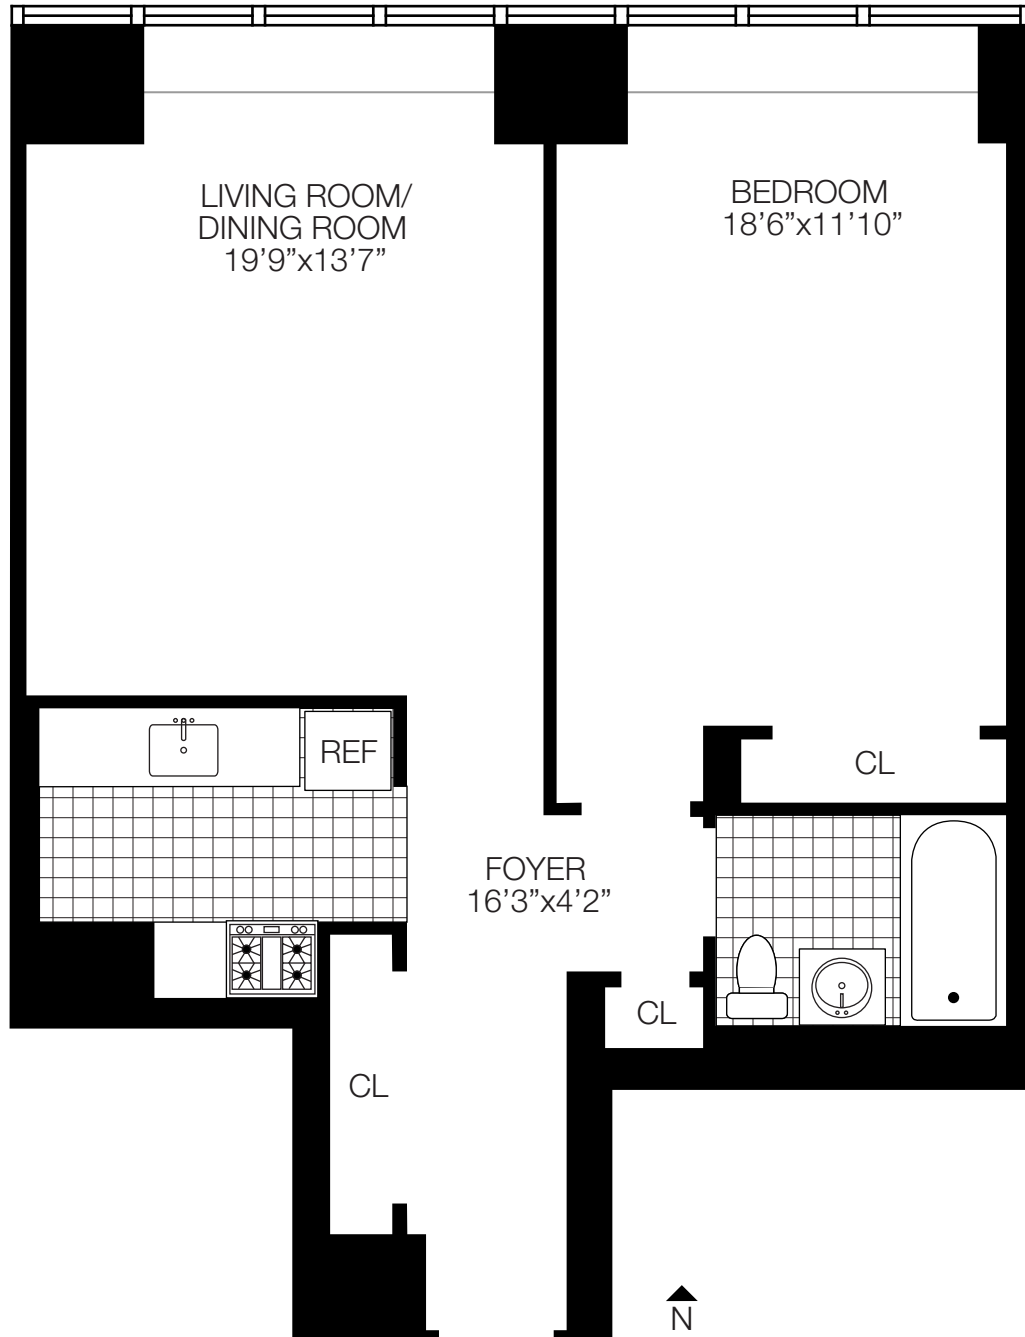

# One East River Place

## B

ONE BEDROOM  
ONE BATH  
FLOORS 2-48

525 EAST 72ND STREET  
NEW YORK, NEW YORK 10021  
212-249-7400  
[www.solowresidential.com](http://www.solowresidential.com)

**SOLOW57**  
SOLOW BUILDING COMPANY

The unit layout, square footage and dimensions are approximate. Apartments may vary in layout and equipment.