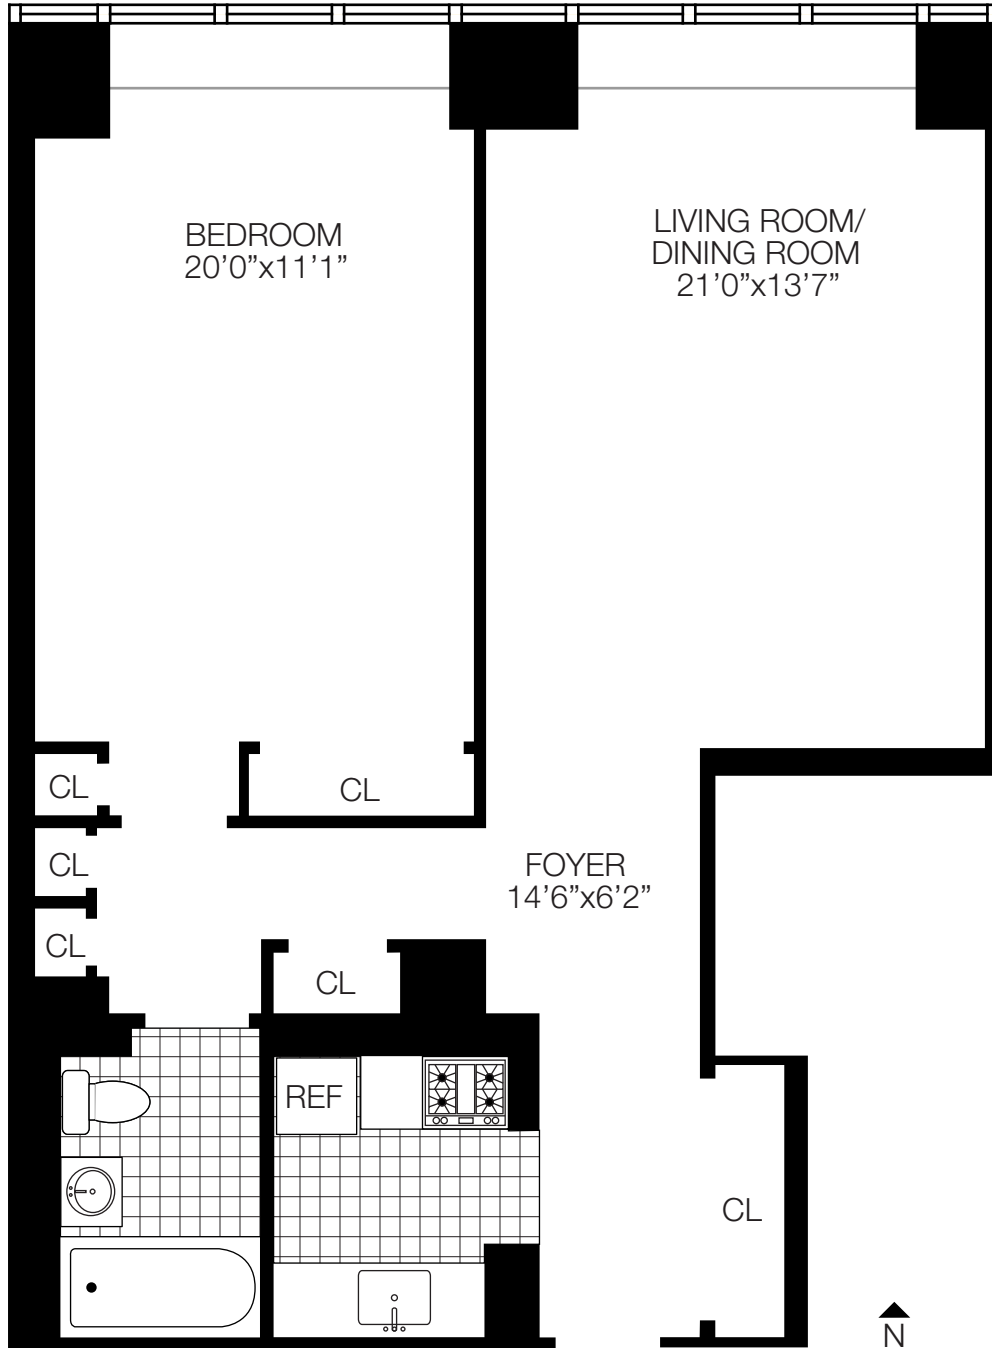

# One East River Place

## C

ONE BEDROOM  
ONE BATH  
FLOORS 26-48

525 EAST 72ND STREET  
NEW YORK, NEW YORK 10021  
212-249-7400  
[www.solowresidential.com](http://www.solowresidential.com)

**SOLOW57**  
SOLOW BUILDING COMPANY

The unit layout, square footage and dimensions are approximate. Apartments may vary in layout and equipment.