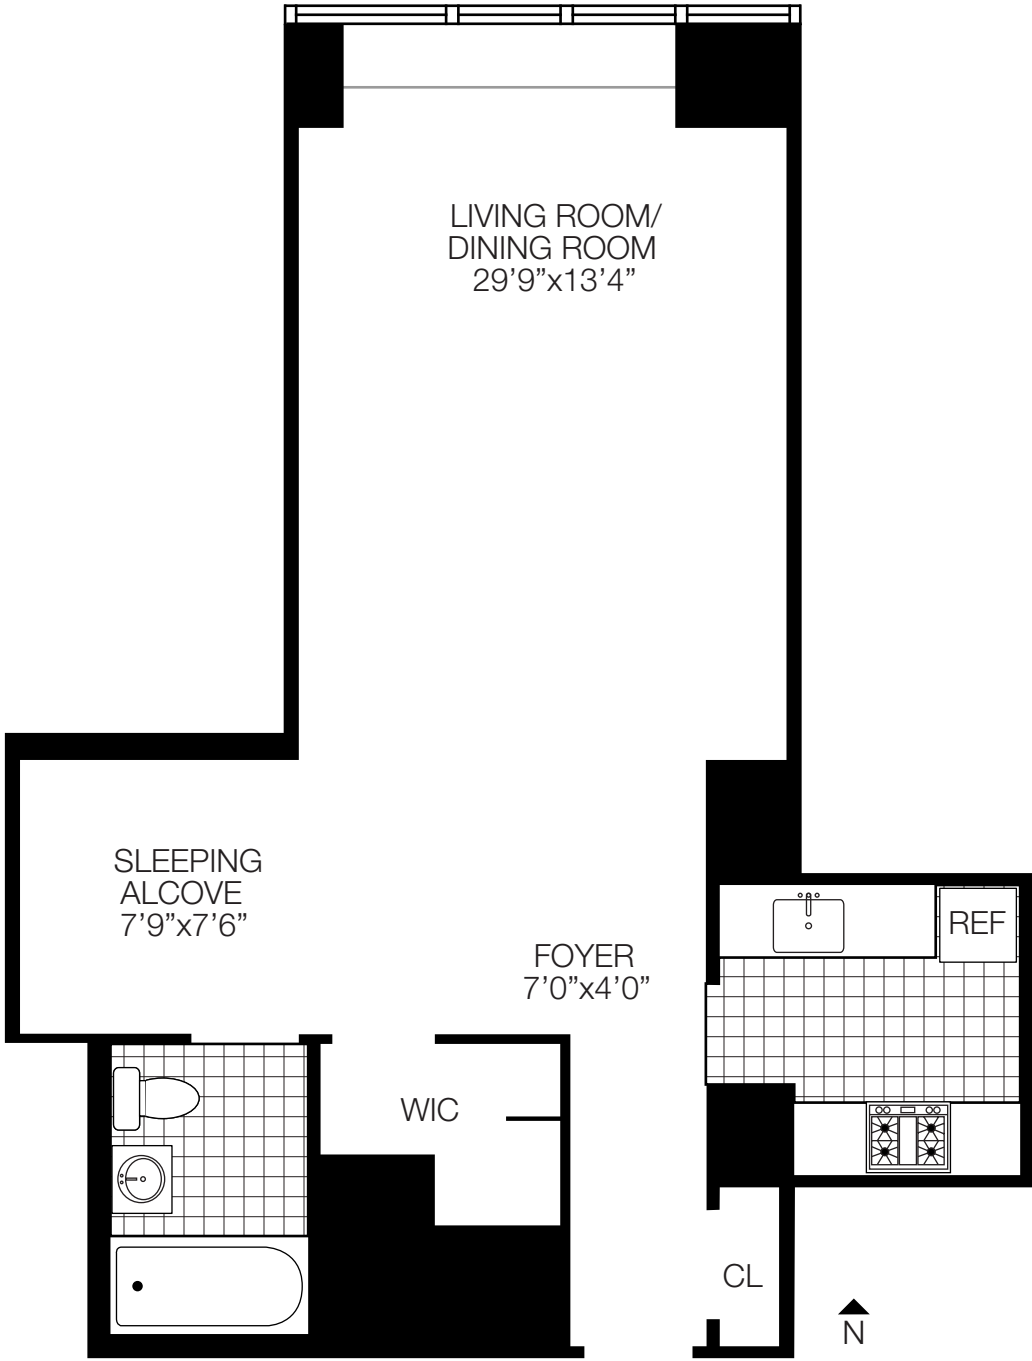

One East River Place

D

ALCOVE STUDIO
ONE BATH
FLOORS 26-48

525 EAST 72ND STREET
NEW YORK, NEW YORK 10021
212-249-7400
www.solowresidential.com

SOLOW57
SOLOW BUILDING COMPANY

The unit layout, square footage and dimensions are approximate. Apartments may vary in layout and equipment.