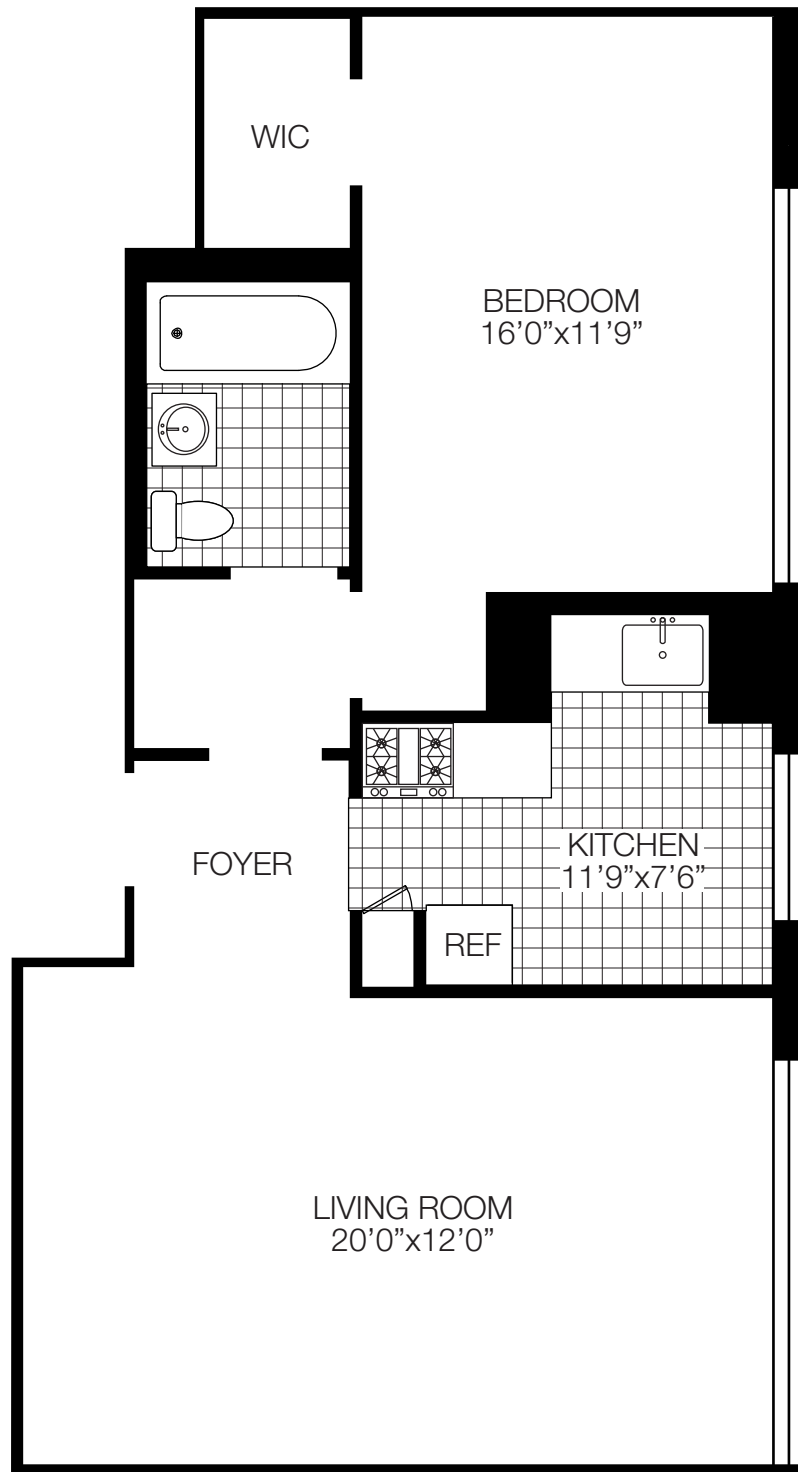

RIVERS BEND

B

ONE BEDROOM
ONE BATH
FLOORS 1-10

501 EAST 87TH STREET
NEW YORK, NEW YORK 10021
212-249-7400
www.solowresidential.com

SOLOW57
SOLOW BUILDING COMPANY

The unit layout, square footage and dimensions are approximate. Apartments may vary in layout and equipment.