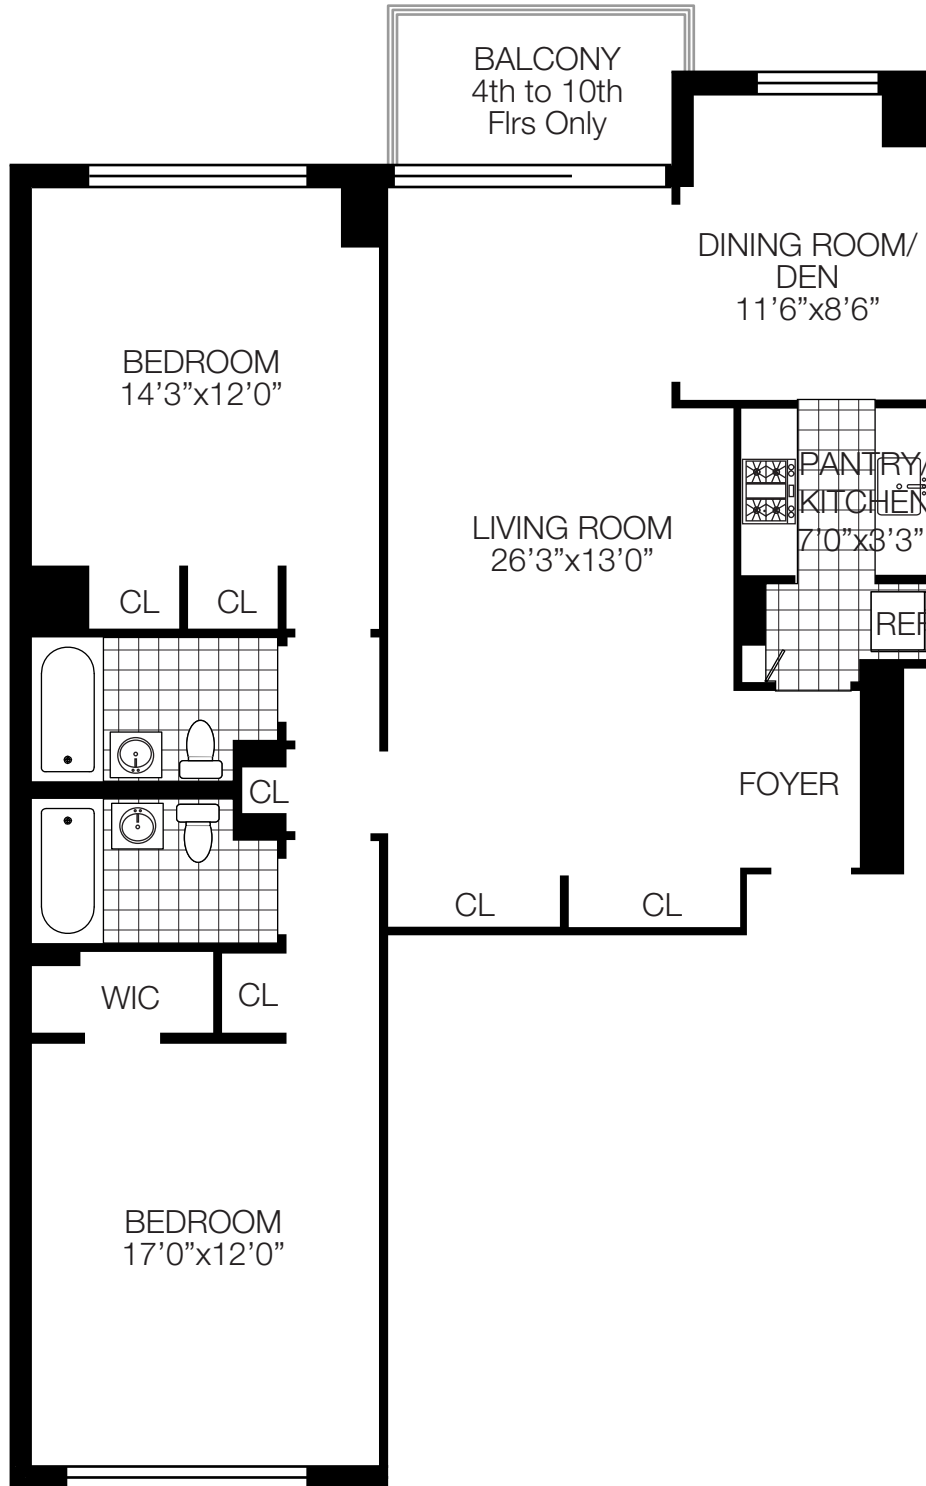

RIVERS BEND

C

TWO BEDROOM
TWO HALF BATH
FLOORS 1-10

501 EAST 87TH STREET
NEW YORK, NEW YORK 10021
212-249-7400
www.solowresidential.com

SOLOW57
SOLOW BUILDING COMPANY

The unit layout, square footage and dimensions are approximate. Apartments may vary in layout and equipment.