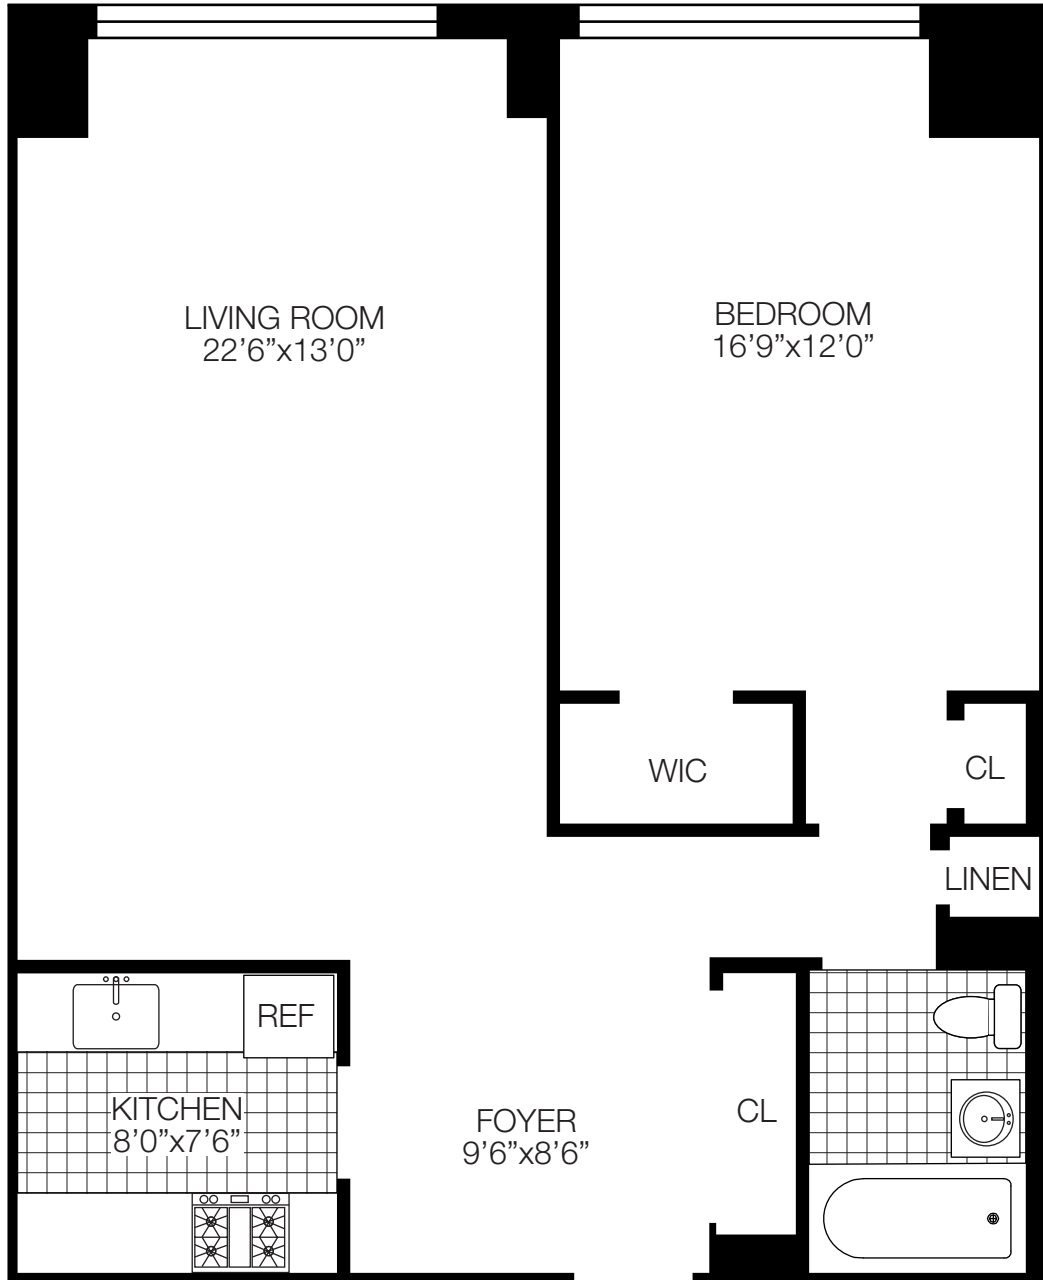

RIVERS BEND

G

ONE BEDROOM
ONE BATH
FLOORS 1-10

501 EAST 87TH STREET
NEW YORK, NEW YORK 10021
212-249-7400
www.solowresidential.com

SOLOW57
SOLOW BUILDING COMPANY

The unit layout, square footage and dimensions are approximate. Apartments may vary in layout and equipment.